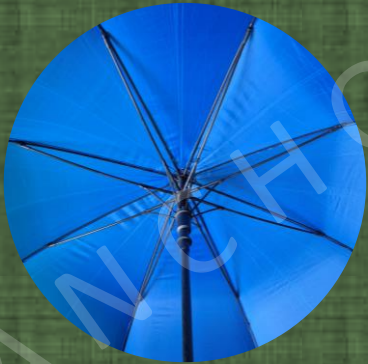

Economy Fusion Fiber Golf Umbrella

Metal Connector

Aerial View

Standard Grip Handle

Fabric Colours

Features:

- Standard Grip Handle with shaft integrated button
- Fiber Spokes with Metal Shaft and Connectors
- Custom printing available on request
- 30 inch one side spoke length

Basic Full Fiber Golf Umbrella

Fiber Connector

Aerial View

Black Handle

Fabric Colours

Features:

- Large black integrated button and ABS handle
- Fiber Spokes, Shaft and Connectors
- Custom printing available on request
- 30 inch one side spoke length

Deluxe Full Fiber Golf Umbrella

30"

High Quality Fiber Connector

Aerial View

Sturdy Ring Handle

Fabric Colours

Features:

- Large silver integrated button and premium ABS handle with standout grey ring and sure-latch lock
- High quality Fiber Spokes, Shaft and Connectors
- Custom printing available on request
- 30 inch one side spoke length

Premium Full Fiber Golf Umbrella

Premium Fiber Connector

Aerial View

Premium Handle

Fabric Colours

Features:

- Large black integrated button and premium ABS handle with plastic protection and sure-latch lock
- Premium Fiber Spokes, Shaft and Connectors
- Custom printing available on request
- 30 inch one side spoke length