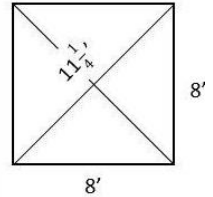

SIDEPOLE CANTILEVER UMBRELLA (Square)

- Square Shape
- 320 GSM Waterproof Fabric
- Size – 2.2' x 2.2'
- MS Frame
- With 25kgs Rubber Stand / Granite Base

Available Colors

Address : -
Shree Datta Trunk & Umbrella Mart
1099, Budhwar Peth,
Next To Datta Mandir, PUNE 411002