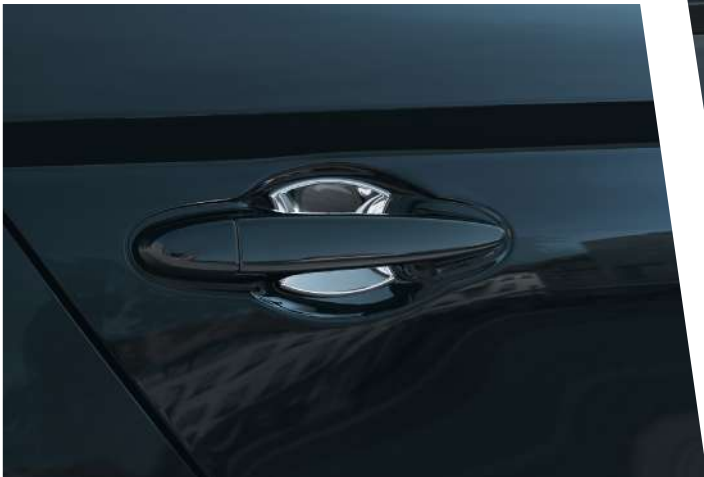

Door Handle Protector