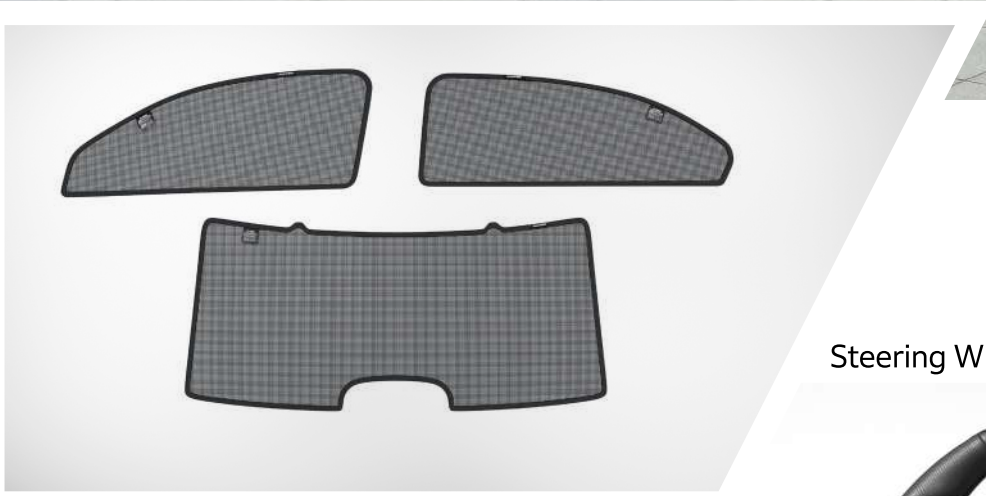

Seat Cover Embossed Perforation

Seat Cover Hexagonal Perforation

Body Cover

Rear Sunshade - Door & Windshield

Steering Wheel Cover

Trunk Tray

www.hondacarindia.com

Terms & Conditions apply. Accessories shown in the brochure are not part of standard equipment and will be available at an extra cost. Images used in the brochure are computer generated/enhanced for creative representation purpose and may vary from actual product images. Accessory availability and compatibility may vary by model/ trim. Items applicability, design, colors, and specifications are subject to change without prior notice. For more details please visit your nearest Honda Dealership or www.hondacarindia.com