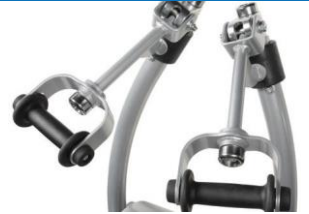

SEATED MID ROW

RPL-5203

ROTATING HANDLES

ADJUSTABLE PADDED CHEST BRACE

SPECS

PRODUCT DIMENSIONS (L X W X H)

70.50" x 52.75" x 47.00" (179 cm x 134 cm x 119 cm)

PRODUCT WEIGHT

381 lbs (173 kg)

MAX STORAGE

720 lbs (327 kg)

MAX CAPACITY

800 lbs (363 kg)

FEATURES

- ◆ ROC-IT® technology aligns the user with the motion of the pull-arms, leaning the torso forward for a good stretch at the start and rocking back through the motion for a comfortable, low finish
- ◆ Independent, diverging pull arms provide a natural motion and minimize stress to the shoulder joints
- ◆ Swiveling handles provide 360 degrees of grip options
- ◆ Adjustable, hinged chest pad
- ◆ Fixed center grip handle for one-handed rows
- ◆ Generous built-in weight storage