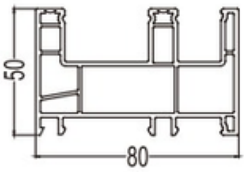

60 Sliding Double Glazing Bead

CODE: T60SY
 WEIGHT (KG/M): 0.13/0.17
 LENGTH: 5.8-6.0m
 PCS/BAG: 50
 THICKNESS:

80 Sliding Series

Frames

80Sliding Frame

CODE: T80K
 WEIGHT (KG/M): 1.12
 LENGTH: 5.8-6.0m
 PCS/BAG: 4
 THICKNESS: 1.9