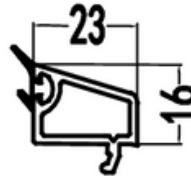

Beads

60/88 SlidACZing Single Glazing Bead

CODE: T60/88DY
WEIGHT (KG/M): 0.2/0.22
LENGTH: 5.8-6.0m
PCS/BAG: 25
THICKNESS: