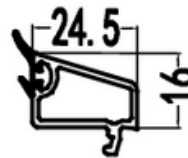

88 Sliding Single Glazing Bead (D)

CODE: T88DY (D)
WEIGHT (KG/M): 0.2/0.24
LENGTH: 5.8-6.0m
PCS/BAG: 25
THICKNESS: