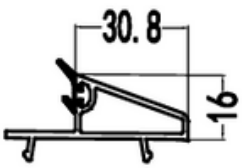

80/88Insect Screen

CODE: T80/88SS
 WEIGHT (KG/M): 0.58
 LENGTH: 5.8-6.0m
 PCS/BAG: 8
 THICKNESS:

75/80Insect Screen Mullion (B)

CODE: T75/80SSZT (B)
 WEIGHT (KG/M): 0.38
 LENGTH: 5.8-6.0m
 PCS/BAG: 12
 THICKNESS:

80 Sliding Series

Beads

80 Sliding Single Glazing Bead

CODE: T80DY
WEIGHT (KG/M): 0.15/0.19
LENGTH: 5.8-6.0m
PCS/BAG: 30
THICKNESS:

80 Sliding Double Glazing Bead-1

CODE: T80SY1
WEIGHT (KG/M): 0.1/0.14
LENGTH: 5.8-6.0m
PCS/BAG: 50
THICKNESS:

80 Sliding Double Glazing Bead

CODE: T80SY
WEIGHT (KG/M): 0.11/0.15
LENGTH: 5.8-6.0m
PCS/BAG: 50
THICKNESS:

75/80 Sliding Single Verticle Bead (J)

CODE: T75/80DZY (J)
WEIGHT (KG/M): 0.22/0.26
LENGTH: 5.8-6.0m
PCS/BAG: 20
THICKNESS: