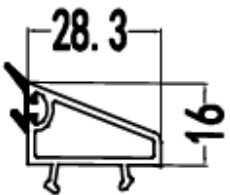

80 Sliding Double Glazing Bead

CODE: T80SY
WEIGHT (KG/M): 0.11/0.15
LENGTH: 5.8-6.0m
PCS/BAG: 50
THICKNESS:

75/80 Sliding Single Verticle Bead (J)

CODE: T75/80DZY (J)
WEIGHT (KG/M): 0.22/0.26
LENGTH: 5.8-6.0m
PCS/BAG: 20
THICKNESS:

80 Vertical Strip (J)

CODE: T80ZB(J)
WEIGHT (KG/M): 0.23/0.27
LENGTH: 5.8-6.0m
PCS/BAG: 20
THICKNESS:

75/80 Sliding Double Verticle Bead (J)-1

CODE: T75/80SZY (J)-1
WEIGHT (KG/M): 0.19/0.23
LENGTH: 5.8-6.0m
PCS/BAG: 20
THICKNESS: