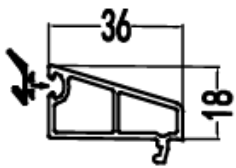

60 casement Series

60Casement Double Glazing Bead (C)

CODE: P60SY (C)
WEIGHT (KG/M): 0.185/0.22
LENGTH: 5.8-6.0m
PCS/BAG: 30
THICKNESS:

60Casement Single Glazing Bead

CODE: P60DY
WEIGHT (KG/M): 0.24/0.28
LENGTH: 5.8-6.0m
PCS/BAG: 20
THICKNESS: