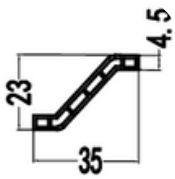

Door panels

15X100 Door Panel

CODE: 15X100MB
WEIGHT (KG/M): 0.42
LENGTH: 5.8-6.0m
PCS/BAG: 8
THICKNESS:

20X150 Door Panel (A)

CODE: 20X150MB (A)
WEIGHT (KG/M): 0.96
LENGTH: 5.8-6.0m
PCS/BAG: 8
THICKNESS:

Auxiliary series