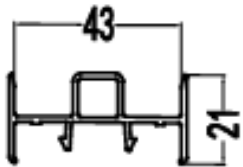

60/88 Cover (D)

CODE: T60/88GM (D)
WEIGHT (KG/M): 0.275
LENGTH: 5.8-6.0m
PCS/BAG: 20
THICKNESS: