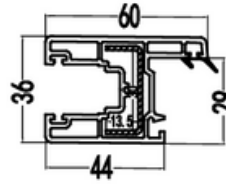

Sliding Sash

80Sliding Sash (A)

CODE: T80S(A)
WEIGHT (KG/M): 0.73/0.76
LENGTH: 5.8-6.0m
PCS/BAG: 10
THICKNESS: