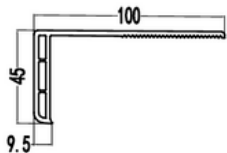

CODE: 30ZST
WEIGHT (KG/M): 0.152
LENGTH: 5.8-6.0m
PCS/BAG: 50
THICKNESS:

20Decoration Strip

CODE: 12X20ZST
WEIGHT (KG/M): 0.13
LENGTH: 5.8-6.0m
PCS/BAG: 50
THICKNESS:

60Inswing Mullion

CODE: P60NKFT
WEIGHT (KG/M): 0.7
LENGTH: 5.8-6.0m
PCS/BAG: 6
THICKNESS: