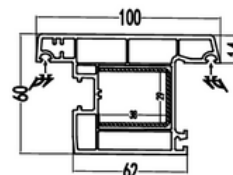

60Outward Door Sash

CODE: P60WKMS
WEIGHT (KG/M): 1.38/1.46
LENGTH: 5.8-6.0m
PCS/BAG: 4
THICKNESS: 2.2