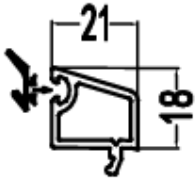

60 casement Series