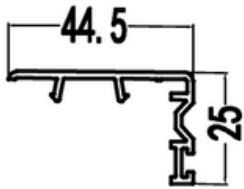

60 Sliding Series

Frames

60 Sliding Frame

CODE: T60K
 WEIGHT (KG/M): 1.02
 LENGTH: 5.8-6.0m
 PCS/BAG: 4
 THICKNESS: 1.8

Sash Mullion

60/88 Sash Mullion

CODE: T60/88SZT
 WEIGHT (KG/M): 0.66/0.75
 LENGTH: 5.8-6.0m
 PCS/BAG: 10
 THICKNESS: 1.8

Weather Strip

60/88 Weather Strip

CODE: T60/88FG
 WEIGHT (KG/M): 0.21
 LENGTH: 5.8-6.0m
 PCS/BAG: 20
 THICKNESS:

Cover

60/88 Cover (D)

CODE: T60/88GM (D)
 WEIGHT (KG/M): 0.275
 LENGTH: 5.8-6.0m
 PCS/BAG: 20
 THICKNESS: