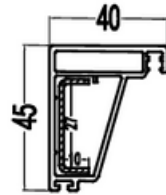

Jalousie Window Vane

CODE: BY
WEIGHT (KG/M): 0.16
LENGTH: 5.8-6.0m
PCS/BAG: 30
THICKNESS:

Jalousie Window Vane-3

CODE: BY-3
WEIGHT (KG/M): 0.20
LENGTH: 5.8-6.0m
PCS/BAG: 20
THICKNESS:

Louver Bead

CODE: BYYT
WEIGHT (KG/M): 0.26
LENGTH: 5.8-6.0m
PCS/BAG: 18
THICKNESS: