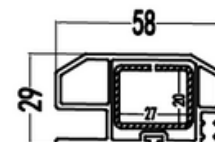

80Sliding Sash (B)

CODE: T80S (B)
 WEIGHT (KG/M): 0.66/0.68
 LENGTH: 5.8-6.0m
 PCS/BAG: 10
 THICKNESS: 1.8

80Sliding Sash (E)

CODE: T80S (E)
 WEIGHT (KG/M): 0.83/0.87
 LENGTH: 5.8-6.0m
 PCS/BAG: 10
 THICKNESS: 1.9

Insect Screen

75/80Insect Screen (B)

CODE: T75/80SS (B)
 WEIGHT (KG/M): 0.48
 LENGTH: 5.8-6.0m
 PCS/BAG: 12
 THICKNESS:

80/88Insect Screen

CODE: T80/88SS
 WEIGHT (KG/M): 0.58
 LENGTH: 5.8-6.0m
 PCS/BAG: 8
 THICKNESS: