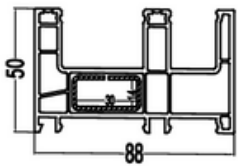

88 Sliding Series

Frames

88Sliding Frame (D)

CODE: T88K(D)
WEIGHT (KG/M): 1.31
LENGTH: 5.8-6.0m
PCS/BAG: 4
THICKNESS: 2.2