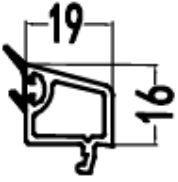

80 Sliding Series

Beads