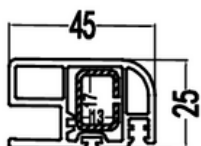

Insect Screen

88Insect Screen

CODE: T88SS
WEIGHT (KG/M): 0.48
LENGTH: 5.8-6.0m
PCS/BAG: 12
THICKNESS: