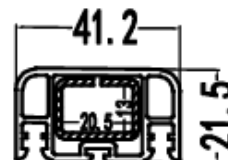

75/80Insect Screen Mullion (B)

CODE: T75/80SSZT (B)
WEIGHT (KG/M): 0.38
LENGTH: 5.8-6.0m
PCS/BAG: 12
THICKNESS: