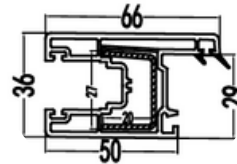

80Sliding Sash (E)

CODE: T80S (E)
WEIGHT (KG/M): 0.83/0.87
LENGTH: 5.8-6.0m
PCS/BAG: 10
THICKNESS: 1.9

Insect Screen