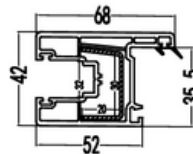

60/88Sliding Sash (D)

CODE: T60/88S (D)
WEIGHT (KG/M): 0.92/0.96
LENGTH: 5.8-6.0m
PCS/BAG: 10
THICKNESS: 2.2