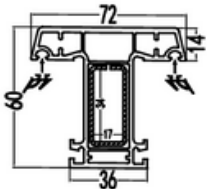

60 casement Series

Window system

60Casement Frame (E)

CODE: P60K (E)
WEIGHT (KG/M): 0.98/1.02
LENGTH: 5.8-6.0m
PCS/BAG: 6
THICKNESS: 2.2

60Inswing Sash (A)

CODE: P60NKCS (A)
WEIGHT (KG/M): 1.05/1.14
LENGTH: 5.8-6.0m
PCS/BAG: 6
THICKNESS: 2.2