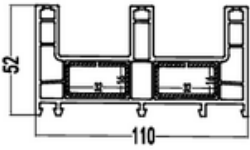

110 sliding series

Frames

110 Sliding Frame (B)

CODE: T110K (B)
WEIGHT (KG/M): 1.67
LENGTH: 5.8-6.0m
PCS/BAG: 4
THICKNESS: 2.5