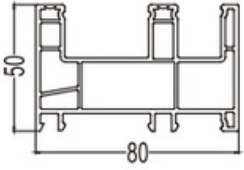

80 Sliding Series

Frames

80Sliding Frame

CODE: T80K
WEIGHT (KG/M): 1.12
LENGTH: 5.8-6.0m
PCS/BAG: 4
THICKNESS: 1.9