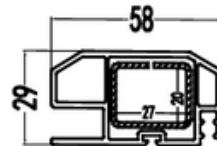

Sash Mullion

80Sash Mullion

CODE: T80SZT
 WEIGHT (KG/M): 0.58/0.62
 LENGTH: 5.8-6.0m
 PCS/BAG: 10
 THICKNESS: 1.7

Insect Screen

75/80Insect Screen (B)

CODE: T75/80SS (B)
 WEIGHT (KG/M): 0.48
 LENGTH: 5.8-6.0m
 PCS/BAG: 12
 THICKNESS: