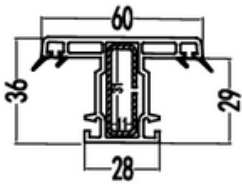

Sash Mullion

80Sash Mullion

CODE: T80SZT
WEIGHT (KG/M): 0.58/0.62
LENGTH: 5.8-6.0m
PCS/BAG: 10
THICKNESS: 1.7

Weather Strip