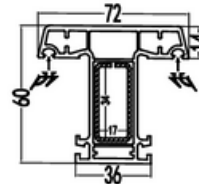

60Casement Mullion (E)

CODE: P60ZT (E)
WEIGHT (KG/M): 1.03/1.11
LENGTH: 5.8-6.0m
PCS/BAG: 6
THICKNESS: 2.2