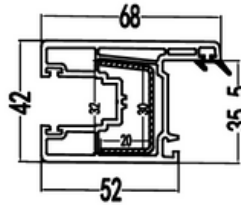

Weather Strip

60/88 Weather Strip

CODE: T60/88FG
 WEIGHT (KG/M): 0.21
 LENGTH: 5.8-6.0m
 PCS/BAG: 20
 THICKNESS:

Cover

60/88 Cover (D)

CODE: T60/88GM (D)
 WEIGHT (KG/M): 0.275
 LENGTH: 5.8-6.0m
 PCS/BAG: 20
 THICKNESS:

Sliding Sash

60/88 Sliding Sash (A)

CODE: T60/88S (A)
 WEIGHT (KG/M): 0.83/0.86
 LENGTH: 5.8-6.0m
 PCS/BAG: 10
 THICKNESS: 1.8

60/88 Sliding Sash (E)

CODE: T60/88S (E)
 WEIGHT (KG/M): 1.01/1.05
 LENGTH: 5.8-6.0m
 PCS/BAG: 8
 THICKNESS: 2.5