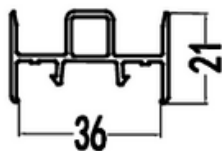

80Sliding Frame (H)

CODE: T80K (H)
 WEIGHT (KG/M): 1.25
 LENGTH: 5.8-6.0m
 PCS/BAG: 4
 THICKNESS: 2.2

Weather Strip

80Weather Strip

CODE: T80FG
 WEIGHT (KG/M): 0.2
 LENGTH: 5.8-6.0m
 PCS/BAG: 20
 THICKNESS:

Cover

80Cover

CODE: T80GM
 WEIGHT (KG/M): 0.26
 LENGTH: 5.8-6.0m
 PCS/BAG: 20
 THICKNESS:

Sliding Sash

80Sliding Sash (A)

CODE: T80S (A)
 WEIGHT (KG/M): 0.73/0.76
 LENGTH: 5.8-6.0m
 PCS/BAG: 10
 THICKNESS: 1.8