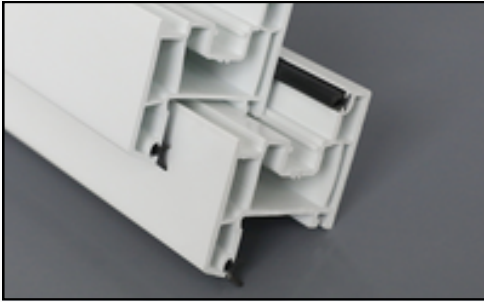

Lumia Profile Color

Lumia White Color

Blue White Color