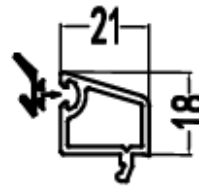

60Casement Single Glazing Bead

CODE: P60DY
WEIGHT (KG/M): 0.24/0.28
LENGTH: 5.8-6.0m
PCS/BAG: 20
THICKNESS: