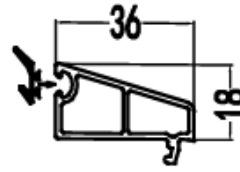

60Casement Double Glazing Bead (C)

CODE: P60SY (C)
WEIGHT (KG/M): 0.185/0.22
LENGTH: 5.8-6.0m
PCS/BAG: 30
THICKNESS:

60Casement Single Glazing Bead

CODE: P60DY
WEIGHT (KG/M): 0.24/0.28
LENGTH: 5.8-6.0m
PCS/BAG: 20
THICKNESS: