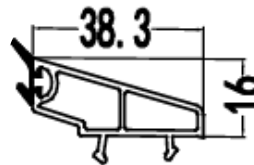

80/88Insect Screen

CODE: T80/88SS
 WEIGHT (KG/M): 0.58
 LENGTH: 5.8-6.0m
 PCS/BAG: 8
 THICKNESS:

75/80Insect Screen Mullion (B)

CODE: T75/80SSZT (B)
 WEIGHT (KG/M): 0.38
 LENGTH: 5.8-6.0m
 PCS/BAG: 12
 THICKNESS:

80 Sliding Series

Beads

80 Sliding Single Glazing Bead

CODE: T80DY
WEIGHT (KG/M): 0.15/0.19
LENGTH: 5.8-6.0m
PCS/BAG: 30
THICKNESS:

80 Sliding Double Glazing Bead-1

CODE: T80SY1
WEIGHT (KG/M): 0.1/0.14
LENGTH: 5.8-6.0m
PCS/BAG: 50
THICKNESS:

80 Sliding Double Glazing Bead

CODE: T80SY
WEIGHT (KG/M): 0.11/0.15
LENGTH: 5.8-6.0m
PCS/BAG: 50
THICKNESS:

75/80 Sliding Single Verticle Bead (J)

CODE: T75/80DZY (J)
WEIGHT (KG/M): 0.22/0.26
LENGTH: 5.8-6.0m
PCS/BAG: 20
THICKNESS: