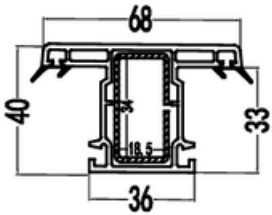

60 Sliding Series

Frames

60 Sliding Frame

CODE: T60K
 WEIGHT (KG/M): 1.02
 LENGTH: 5.8-6.0m
 PCS/BAG: 4
 THICKNESS: 1.8

Sash Mullion

60/88 Sash Mullion

CODE: T60/88SZT
 WEIGHT (KG/M): 0.66/0.75
 LENGTH: 5.8-6.0m
 PCS/BAG: 10
 THICKNESS: 1.8