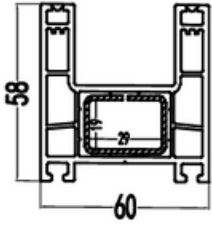

60 Sliding Series

Frames

60 Sliding Frame

CODE: T60K
 WEIGHT (KG/M): 1.02
 LENGTH: 5.8-6.0m
 PCS/BAG: 4
 THICKNESS: 1.8

Sash Mullion

60/88 Sash Mullion

CODE: T60/88SZT
 WEIGHT (KG/M): 0.66/0.75
 LENGTH: 5.8-6.0m
 PCS/BAG: 10
 THICKNESS: 1.8