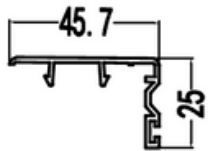

60/88Weather Strip (D)

CODE: T60/88FG (D)
WEIGHT (KG/M): 0.21
LENGTH: 5.8-6.0m
PCS/BAG: 20
THICKNESS:

Cover