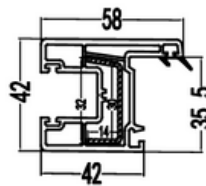

Sliding Sash

88Sliding Sash (D)

CODE: T88S (D)
WEIGHT (KG/M): 0.82/0.86
LENGTH: 5.8-6.0m
PCS/BAG: 10
THICKNESS: 2.2