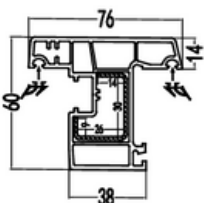

60Outswing Sash

CODE: P60WKCS
WEIGHT (KG/M): 1.05/1.14
LENGTH: 5.8-6.0m
PCS/BAG: 6
THICKNESS: 1.9