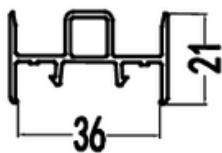

60/88Cover (D)

CODE: T60/88GM (D)
WEIGHT (KG/M): 0.275
LENGTH: 5.8-6.0m
PCS/BAG: 20
THICKNESS: