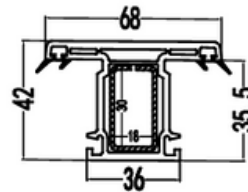

60/88 Sash Mullion (X)

CODE: T60/88SZT (X)
WEIGHT (KG/M): 0.9/0.98
LENGTH: 5.8-6.0m
PCS/BAG: 10
THICKNESS: 2.8

Beads