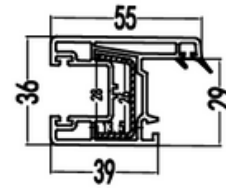

Cover

80Cover T

CODE: T80GM
 WEIGHT (KG/M): 0.26
 LENGTH: 5.8-6.0m
 PCS/BAG: 20
 THICKNESS:

Sliding Sash

80Sliding Sash (A)

CODE: T80S(A)
 WEIGHT (KG/M): 0.73/0.76
 LENGTH: 5.8-6.0m
 PCS/BAG: 10
 THICKNESS: