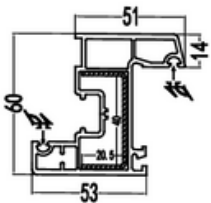

60Inswing Sash (A)

CODE: P60NKCS (A)
WEIGHT (KG/M): 1.05/1.14
LENGTH: 5.8-6.0m
PCS/BAG: 6
THICKNESS: 2.2