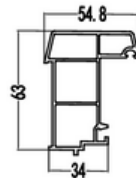

60Inswing Mullion

CODE: P60NKFT
WEIGHT (KG/M): 0.7
LENGTH: 5.8-6.0m
PCS/BAG: 6
THICKNESS: