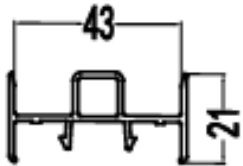

Insect Screen

75/80Insect Screen (B)

CODE: T75/80SS (B)
 WEIGHT (KG/M): 0.48
 LENGTH: 5.8-6.0m
 PCS/BAG: 12
 THICKNESS:

80/88Insect Screen

CODE: T80/88SS
 WEIGHT (KG/M): 0.58
 LENGTH: 5.8-6.0m
 PCS/BAG: 8
 THICKNESS:

110 sliding series

Frames

110 Sliding Frame (B)

CODE: T110K (B)
WEIGHT (KG/M): 1.67
LENGTH: 5.8-6.0m
PCS/BAG: 4
THICKNESS: 2.5

Weather Strip

60/88 Weather Strip (D)

CODE: T60/88FG (D)
WEIGHT (KG/M): 0.21
LENGTH: 5.8-6.0m
PCS/BAG: 20
THICKNESS:

Cover

60/88 Cover (D)

CODE: T60/88GM (D)
WEIGHT (KG/M): 0.275
LENGTH: 5.8-6.0m
PCS/BAG: 20
THICKNESS:

Sliding Sash

60/88 Sliding Sash (E)

CODE: T60/88S (A)
WEIGHT (KG/M): 0.83/0.86
LENGTH: 5.8-6.0m
PCS/BAG: 10
THICKNESS: 1.8