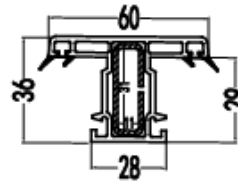

Sash Mullion

80Sash Mullion

CODE: T80SZT
WEIGHT (KG/M): 0.58/0.62
LENGTH: 5.8-6.0m
PCS/BAG: 10
THICKNESS: 1.7

Insect Screen