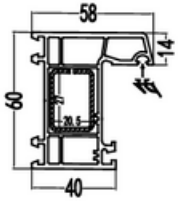

60 casement Series

Window system

60Casement Frame (E)

CODE: P60K (E)
WEIGHT (KG/M): 0.98/1.02
LENGTH: 5.8-6.0m
PCS/BAG: 6
THICKNESS: 2.2