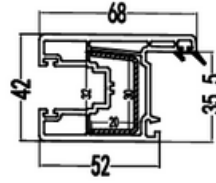

Insect Screen

75/80Insect Screen (B)

CODE: T75/80SS (B)
 WEIGHT (KG/M): 0.48
 LENGTH: 5.8-6.0m
 PCS/BAG: 12
 THICKNESS:

80/88Insect Screen

CODE: T80/88SS
 WEIGHT (KG/M): 0.58
 LENGTH: 5.8-6.0m
 PCS/BAG: 8
 THICKNESS:

Cover

60/88 Cover (D)

CODE: T60/88GM (D)
WEIGHT (KG/M): 0.275
LENGTH: 5.8-6.0m
PCS/BAG: 20
THICKNESS:

Sliding Sash

60/88 Sliding Sash (E)

CODE: T60/88S (A)
WEIGHT (KG/M): 0.83/0.86
LENGTH: 5.8-6.0m
PCS/BAG: 10
THICKNESS: 1.8