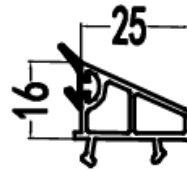

80 Sliding Double Glazing Bead

CODE: T80SY
WEIGHT (KG/M): 0.11/0.15
LENGTH: 5.8-6.0m
PCS/BAG: 50
THICKNESS:

75/80 Sliding Single Verticle Bead (J)

CODE: T75/80DZY (J)
WEIGHT (KG/M): 0.22/0.26
LENGTH: 5.8-6.0m
PCS/BAG: 20
THICKNESS:

80 Vertical Strip (J)

CODE: T80ZB(J)
WEIGHT (KG/M): 0.23/0.27
LENGTH: 5.8-6.0m
PCS/BAG: 20
THICKNESS:

75/80 Sliding Double Verticle Bead (J)-1

CODE: T75/80SZY (J)-1
WEIGHT (KG/M): 0.19/0.23
LENGTH: 5.8-6.0m
PCS/BAG: 20
THICKNESS: