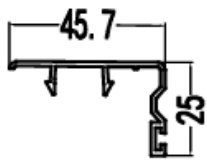

Insect Screen

75/80Insect Screen (B)

CODE: T75/80SS (B)
 WEIGHT (KG/M): 0.48
 LENGTH: 5.8-6.0m
 PCS/BAG: 12
 THICKNESS:

80/88Insect Screen

CODE: T80/88SS
 WEIGHT (KG/M): 0.58
 LENGTH: 5.8-6.0m
 PCS/BAG: 8
 THICKNESS:

110 sliding series

Frames

110 Sliding Frame (B)

CODE: T110K (B)
WEIGHT (KG/M): 1.67
LENGTH: 5.8-6.0m
PCS/BAG: 4
THICKNESS: 2.5

Weather Strip

60/88 Weather Strip (D)

CODE: T60/88FG (D)
WEIGHT (KG/M): 0.21
LENGTH: 5.8-6.0m
PCS/BAG: 20
THICKNESS:

Cover

60/88 Cover (D)

CODE: T60/88GM (D)
WEIGHT (KG/M): 0.275
LENGTH: 5.8-6.0m
PCS/BAG: 20
THICKNESS:

Sliding Sash

60/88 Sliding Sash (E)

CODE: T60/88S (A)
WEIGHT (KG/M): 0.83/0.86
LENGTH: 5.8-6.0m
PCS/BAG: 10
THICKNESS: 1.8