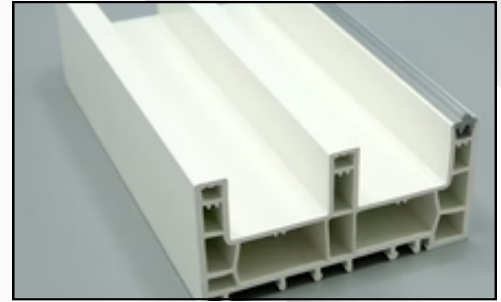

Milk WHITE COLOR