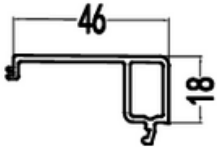

Jalousie Window Vane

CODE: BY
WEIGHT (KG/M): 0.16
LENGTH: 5.8-6.0m
PCS/BAG: 30
THICKNESS:

Jalousie Window Vane-3

CODE: BY-3
WEIGHT (KG/M): 0.20
LENGTH: 5.8-6.0m
PCS/BAG: 20
THICKNESS:

Louver Bead

CODE: BYYT
WEIGHT (KG/M): 0.26
LENGTH: 5.8-6.0m
PCS/BAG: 18
THICKNESS: