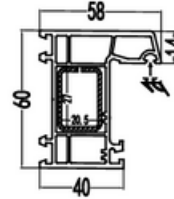

Door system

60Casement Frame (E)

CODE: P60K (E)
WEIGHT (KG/M): 0.98/1.02
LENGTH: 5.8-6.0m
PCS/BAG: 6
THICKNESS: 2.2