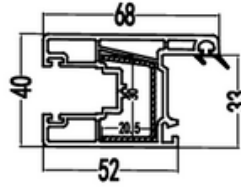

Weather Strip

60/88 Weather Strip

CODE: T60/88FG
 WEIGHT (KG/M): 0.21
 LENGTH: 5.8-6.0m
 PCS/BAG: 20
 THICKNESS:

Cover

60/88 Cover (D)

CODE: T60/88GM (D)
 WEIGHT (KG/M): 0.275
 LENGTH: 5.8-6.0m
 PCS/BAG: 20
 THICKNESS:

Sliding Sash

60/88 Sliding Sash (A)

CODE: T60/88S (A)
 WEIGHT (KG/M): 0.83/0.86
 LENGTH: 5.8-6.0m
 PCS/BAG: 10
 THICKNESS: 1.8

60/88 Sliding Sash (E)

CODE: T60/88S (E)
 WEIGHT (KG/M): 1.01/1.05
 LENGTH: 5.8-6.0m
 PCS/BAG: 8
 THICKNESS: 2.5