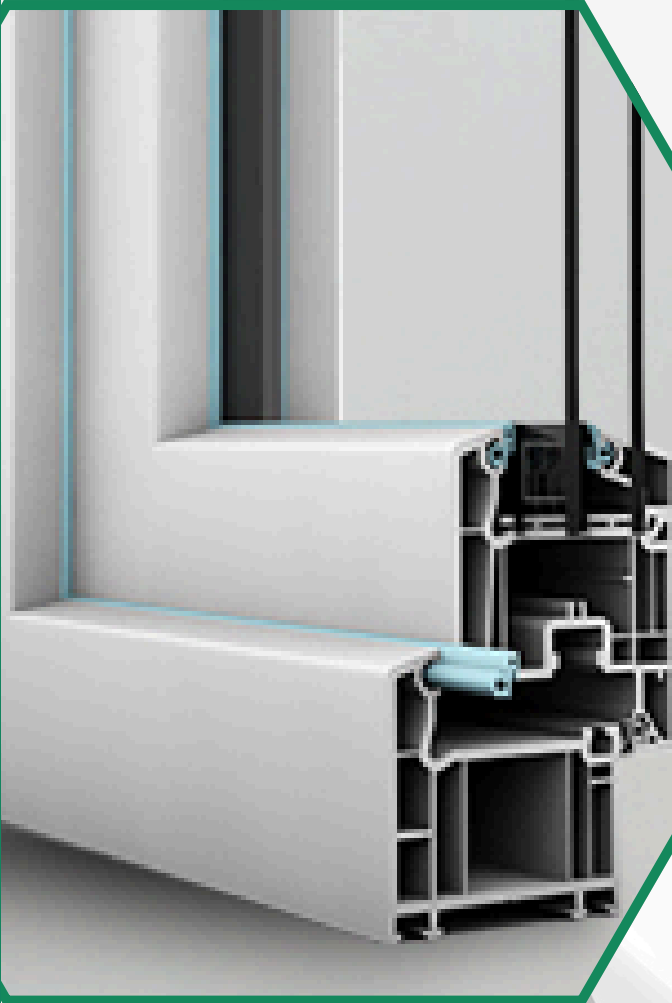

LUMIA
UPVC PROFILE

www.lumiaupvc.com

+91 9980063411

+91 80-22582632

#1804, Goodlife Enterprises, 13th Cross,
1st sector HSR, Bengaluru 560102

Why LUMIA

UPVC PROFILE

Introduction