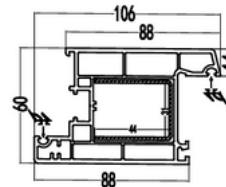

Door system

60Casement Frame (E)

CODE: P60K (E)
WEIGHT (KG/M): 0.98/1.02
LENGTH: 5.8-6.0m
PCS/BAG: 6
THICKNESS: 2.2

60Casement Mullion (E)

CODE: P60ZT (E)
WEIGHT (KG/M): 1.03/1.11
LENGTH: 5.8-6.0m
PCS/BAG: 6
THICKNESS: 2.2