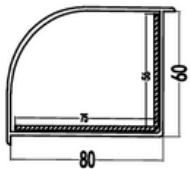

Window Board

CODE: CTB
WEIGHT (KG/M): 0.72
LENGTH: 5.8-6.0m
PCS/BAG: 6
THICKNESS:

Spare Parts

60Bay Tube Socket

CODE: 60GZ
WEIGHT (KG/M): 0.5
LENGTH: 5.8-6.0m
PCS/BAG: 16
THICKNESS:

60Bay Tube

CODE: 60YG
WEIGHT (KG/M): 0.52
LENGTH: 5.8-6.0m
PCS/BAG: 8
THICKNESS:

60Corner Profile (90°)

CODE: 60ZJ (90°)
WEIGHT (KG/M): 0.62
LENGTH: 5.8-6.0m
PCS/BAG: 4
THICKNESS:

88Corner Profile (90°)

CODE: 88ZJ (90°)
WEIGHT (KG/M): 0.97
LENGTH: 5.8-6.0m
PCS/BAG: 4
THICKNESS:

80/60Corner Profile (90°)

CODE: 20ZST
WEIGHT (KG/M): 0.1
LENGTH: 5.8-6.0m
PCS/BAG: 50
THICKNESS:

88/60Corner Profile (90°)

CODE: 88/60ZJ (90°)
WEIGHT (KG/M): 0.75
LENGTH: 5.8-6.0m
PCS/BAG: 4
THICKNESS:

80Corner Profile (90°)

CODE: 80/60ZJ (90°)
WEIGHT (KG/M): 0.77
LENGTH: 5.8-6.0m
PCS/BAG: 4
THICKNESS: