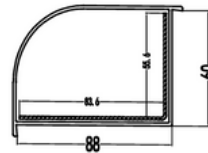

60Corner Profile (90°)

CODE: 60ZJ (90°)
WEIGHT (KG/M): 0.62
LENGTH: 5.8-6.0m
PCS/BAG: 4
THICKNESS:

88Corner Profile (90°)

CODE: 88ZJ (90°)
WEIGHT (KG/M): 0.97
LENGTH: 5.8-6.0m
PCS/BAG: 4
THICKNESS:

80/60Corner Profile (90°)

CODE: 20ZST
WEIGHT (KG/M): 0.1
LENGTH: 5.8-6.0m
PCS/BAG: 50
THICKNESS:

88/60Corner Profile (90°)

CODE: 88/60ZJ (90°)
WEIGHT (KG/M): 0.75
LENGTH: 5.8-6.0m
PCS/BAG: 4
THICKNESS:

80Corner Profile (90°)

CODE: 80/60ZJ (90°)
WEIGHT (KG/M): 0.77
LENGTH: 5.8-6.0m
PCS/BAG: 4
THICKNESS: