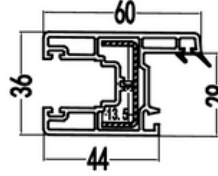

Sliding Sash

80Sliding Sash (A)

CODE: T80S (A)
WEIGHT (KG/M): 0.73/0.76
LENGTH: 5.8-6.0m
PCS/BAG: 10
THICKNESS: 1.8