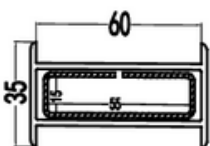

80/60Actionpanel

CODE: 80/60PT
WEIGHT (KG/M): 0.28
LENGTH: 5.8-6.0m
PCS/BAG: 25
THICKNESS:

88/60Actionpanel

CODE: 88/60PT
WEIGHT (KG/M): 0.31
LENGTH: 5.8-6.0m
PCS/BAG: 25
THICKNESS:

110/60Actionpanel

CODE: 110/60PT
WEIGHT (KG/M): 0.37
LENGTH: 5.8-6.0m
PCS/BAG: 20
THICKNESS: