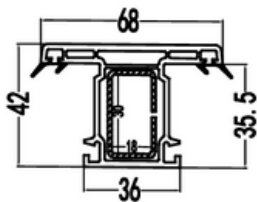

Sash Mullion

60/88Sash Mullion (D)

CODE: T60/88SZT
WEIGHT (KG/M): 0.74/0.82
LENGTH: 5.8-6.0m
PCS/BAG: 10
THICKNESS: 2.2

Weather Strip