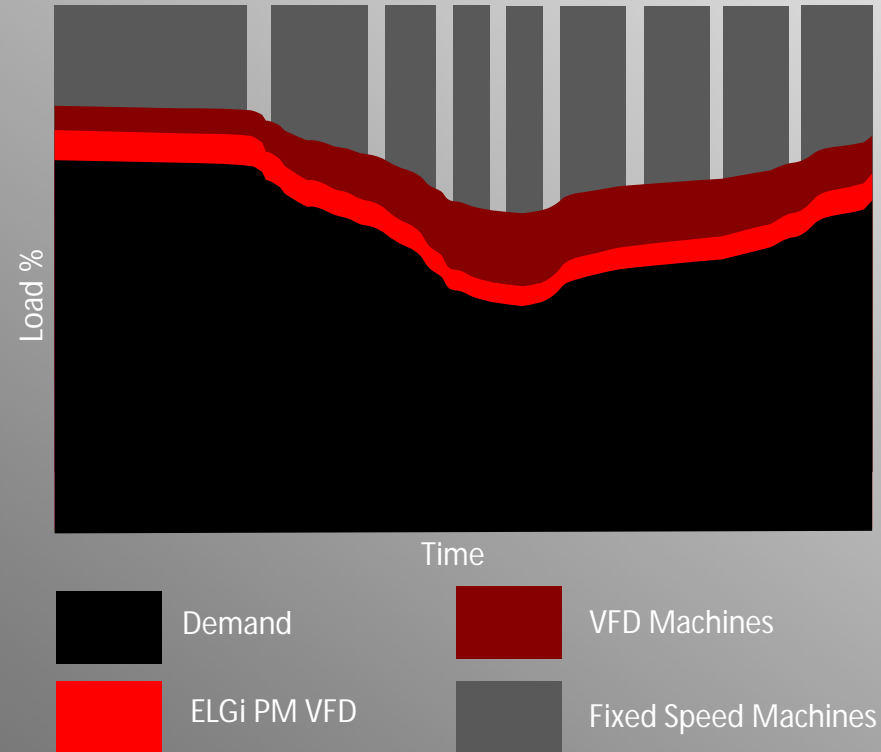

ELGi
Always Better.

EG PM VFD SERIES

The Energy Efficient Compressor

The Technology Edge
To Power Your Business

11-45 kW

WHY ELGI PMSM VFD MACHINES?

ENERGY EFFICIENT

- > Save Upto 50% in power cost when compared with a fixed speed machines

PMSM

- > Best in the Industry, **IE5+** efficiency
- > **IES2** combined efficiency for Motor + VFD

AIR-ENDS AND DRIVE TRAIN

- > Optimized air-ends that provide maximum efficiency across the flow range
- > Direct driven drivetrain that maximizes savings

INTELLIGENT THERMAL VALVE

- > Optimized lubrication circulation for superior performance of the system at varying temperatures and loads

ELGI PMSM ADVANTAGE

Up to 50% savings*

Superior Performance

The robust EG machine upgraded with state of the art components offers superior performance with the same reliability

Energy Efficient

ELGi's IE5+ PMSM motors not only focus on maximizing savings at 100% but also across the flow range, this combined with the optimized airend and the intelligent thermal valve leads better than other VFD machines and also offers **savings of up to 50%** when compared with fixed speed machine