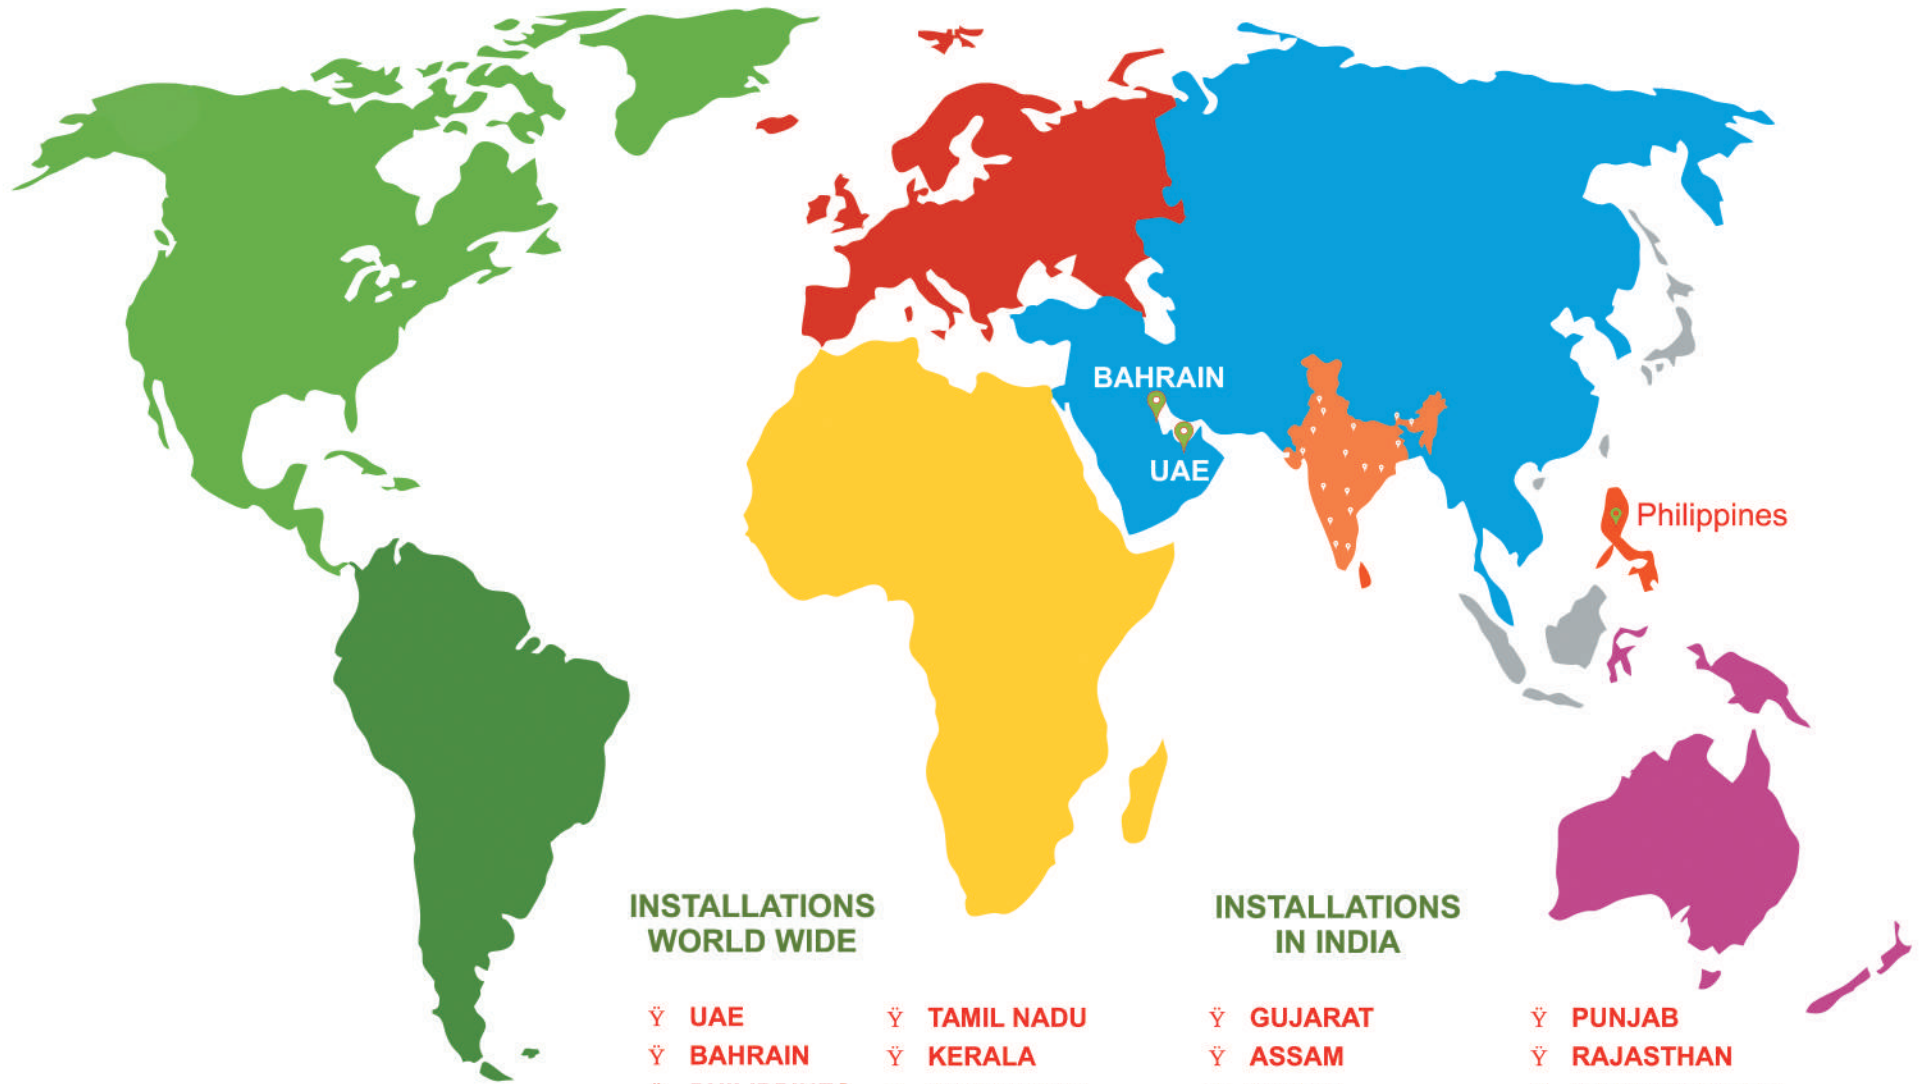

# OUR VALUABLE OVERSEAS CLIENTS

**ECYCLEX**  
DUBAI

**WASTE  
INITIATIVES**  
AUSTRALIA

**SMITHLINE  
REINFORCED  
COMPOSITES FZ-LLC**  
REINFORCING THE FUTURE  
DUBAI

**RIDA  
PLASTICS**  
NIGERIA

**Mekong Plastic J.S.C**  
Vietnam

# INSTALLATIONS IN MAP

## INSTALLATIONS WORLD WIDE

- ✓ UAE
- ✓ BAHRAIN
- ✓ PHILIPPINES
- ✓ INDONESIA
- ✓ AUSTRALIA
- ✓ SRI LANKA
- ✓ VIETNAM
- ✓ NIGERIA