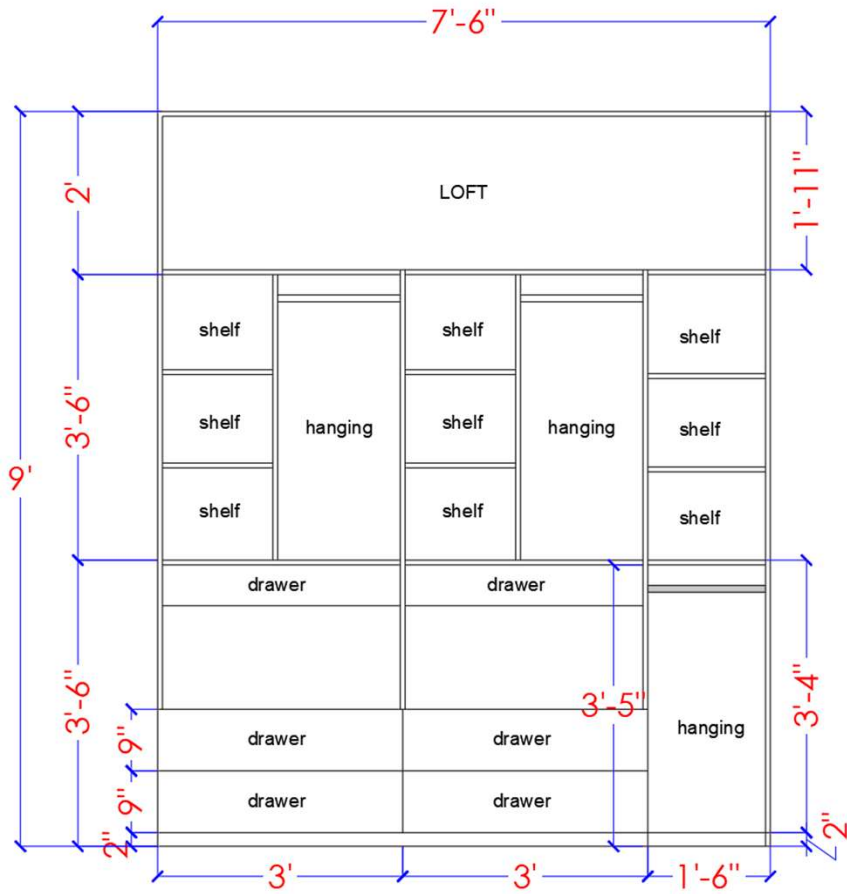

INTERNAL

MASTER BEDROOM DESIGN