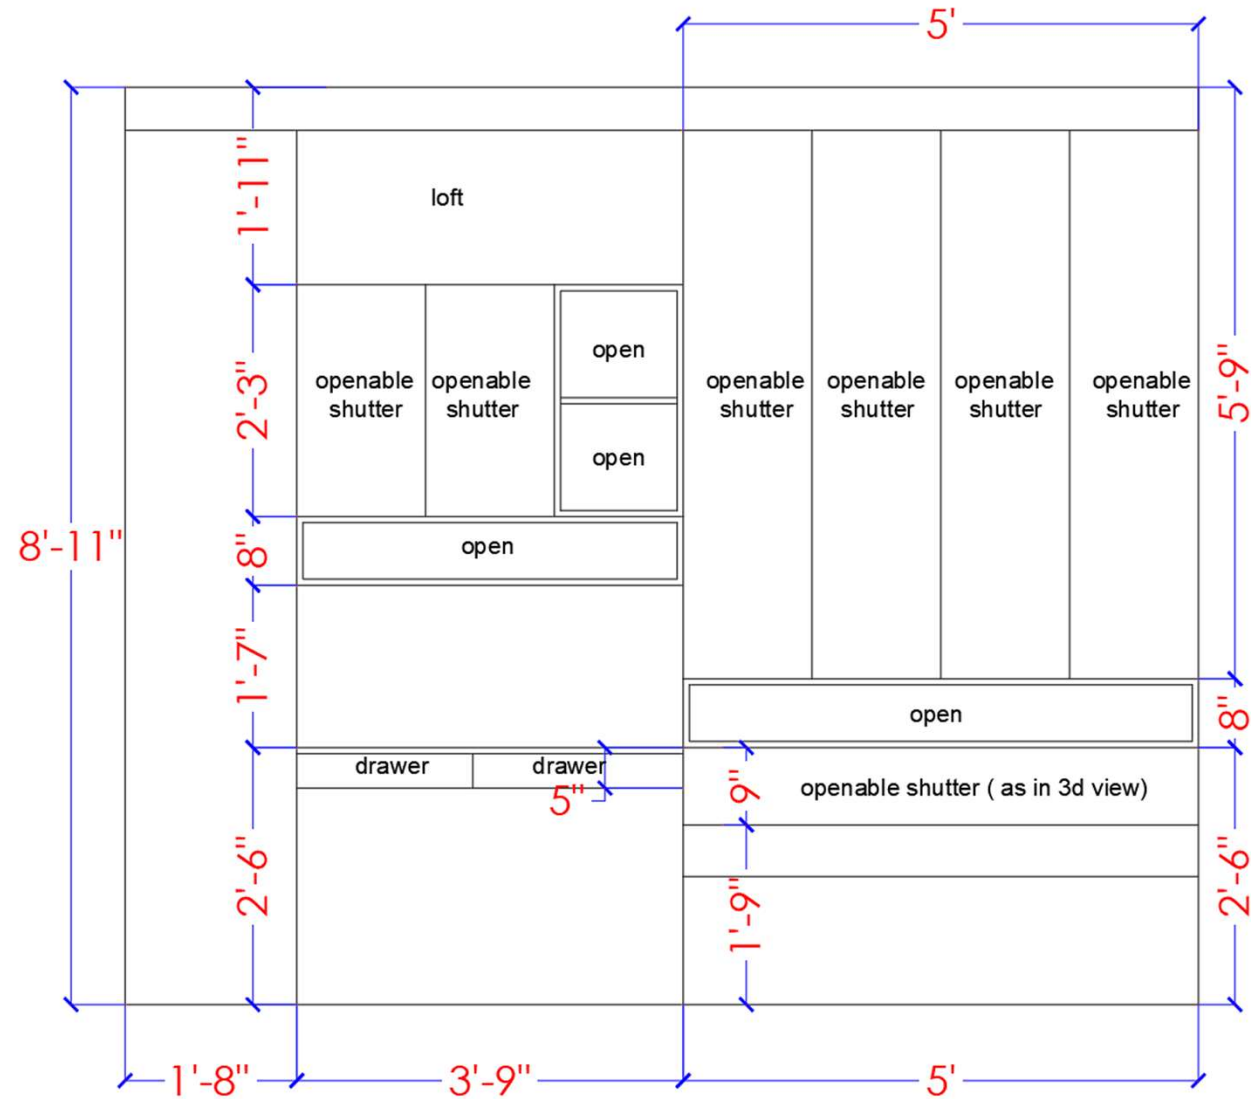

# KIDS BEDROOM DESIGN

Laminate Catalogue- Mikolam MT- 1030  
Fabric Catalogue- Legender

Catalogue- Tajpuria

KIDS BEDROOM DESIGN

wardrobe

bed back storage & study