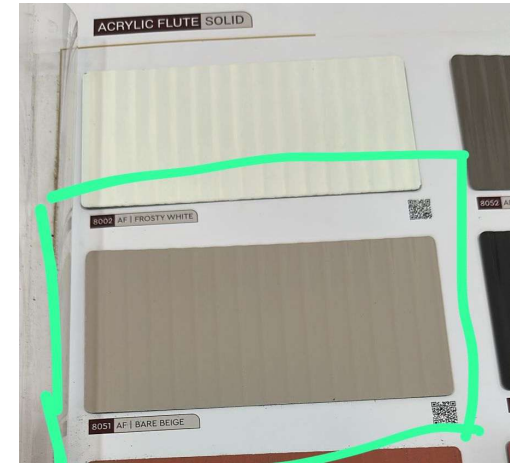

Cushion fabric -Pluto 604
Serial no 06

Catalogue- Tajpuria

MASTER BEDROOM DESIGN