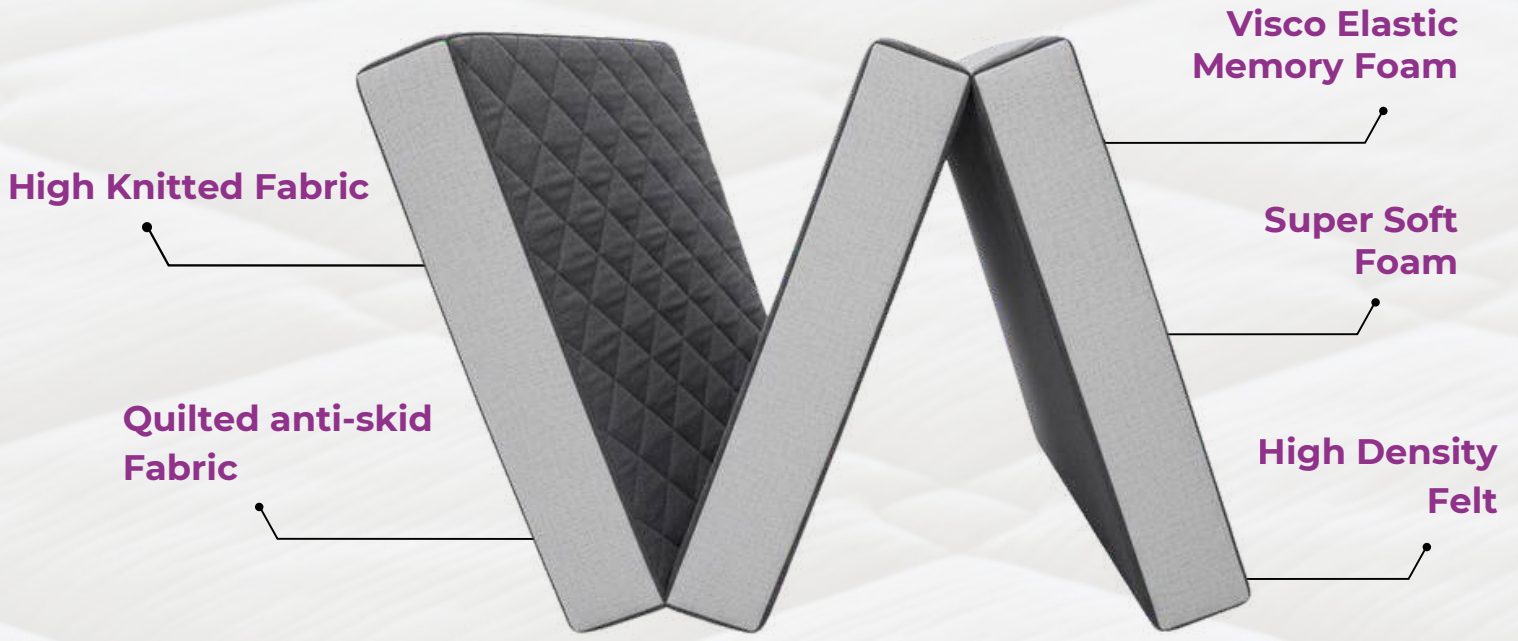

HIGH CARBON
POCKET SPRING

MEMORY
FOAM

SUPREME
COMFORT

AVAILABLE IN
10 & 12 INCHES

*Available in multiple sizes

FLEX

FLEXAGON TRIFOLD PRO

FLEX

FLEXAGON TRIFOLD PRO

UNIQUE
MATTRESS

**HIGHLY
DURABLE**

**SUPREME
COMFORT**

**COVER
TYPE**

*Available in multiple sizes

FOLD

FOLDABLE MATTRESS (JAPANESE TATAMI)