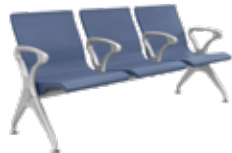

PRODUCT CATALOGUE

OFFICE SEATING | CAFETERIA SEATING | BAR SEATING

ABOUT US

Sublime Space is a Delhi based furniture solution provider offering services *PAN INDIA*. Sublime Space specializes in providing *Office and Cafeteria Furniture* to it's clients present in almost all segments like *corporate houses, co-working community, startups, hospitality and others*. Our products are Ergonomically designed to provide maximum comfort and support.

We have an extensive range of *Office chairs, Cafe chairs and tables, Lounge and Bar furniture*.

Let your need for furniture for Office and Cafeteria be any, Sublime Space has the best in terms of designs, style and material.