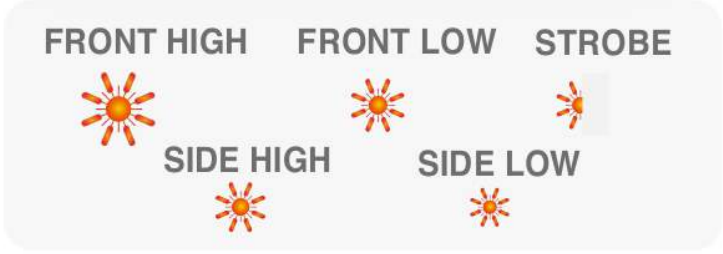

UPTO  
**7** hrs  
**Discharge**  
Time

**WATER  
RESISTANT**

**FREE**  
**CHARGING  
CABLE**  
WITH THIS PACK  
**TYPE-C**

**XTRA**  
Bright LED  
Bright LIGHT

**spicelite<sup>®</sup>**

**Power**  
ho toh **aisi**