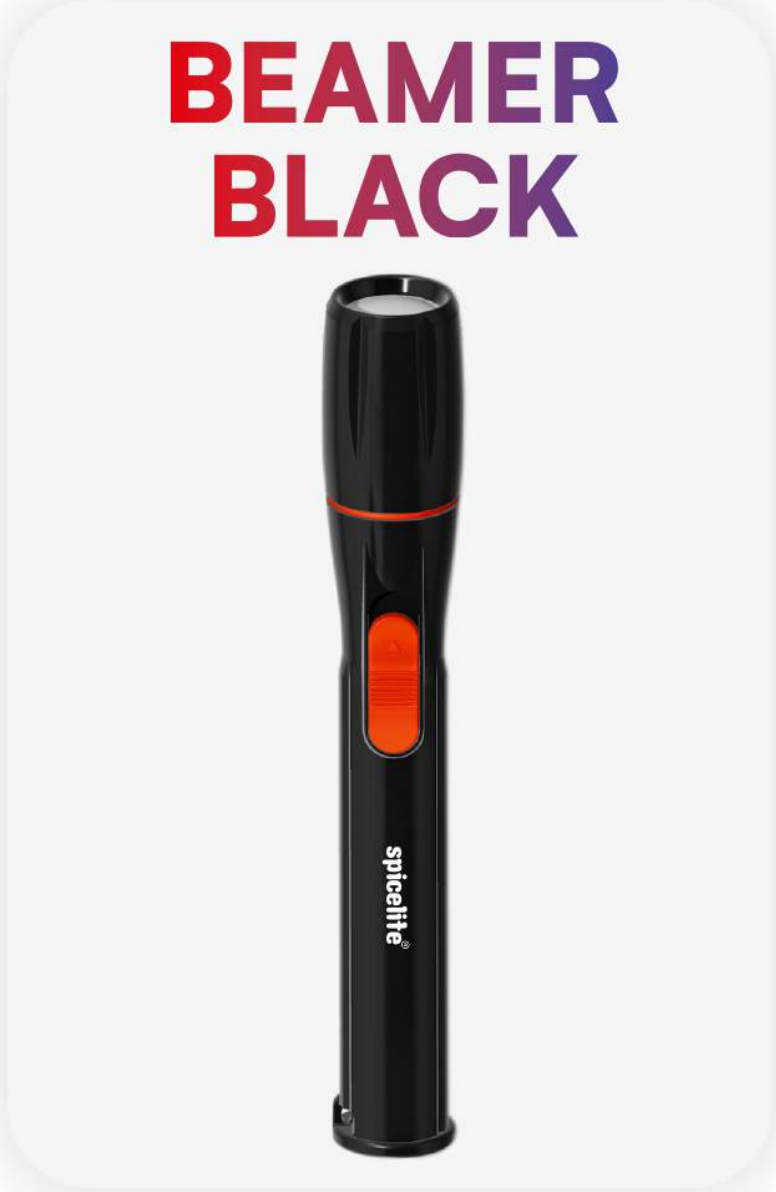

**.75w** LED  
POWER

**75**  
LUMENS

UPTO  
**100000**  
hrs  
LED LIFE

**SLIM**  
DESIGN

**GLOWS**  
in  
**DARK**

**FREE**

**3AA**  
BATTERIES

**LONG RANGE**  
POWERFUL  
REFLECTOR

  
**FREE**  
3AA  
BATTERIES

**Strong**  
**Plastic**  
Body

**SLIM**  
DESIGN

**SHINY**  
Design

**MULTI-COLOUR**  

  
**LONG**  
**RANGE**  
POWERFUL  
REFLECTOR

  
upto  
**LED LIFE 1000000** hrs

**SOLID**  
**Grip**

**spicelite**<sup>®</sup>

**Power**  
ho toh  
**aisi**

MRP **109/-**  
Incl. all Taxes

**.75W** LED  
POWER

**75**  
LUMENS

upto  
**20x**  
Longer Battery

  
**FREE**  
3AA  
BATTERIES

**Strong**  
**Plastic**  
Body

**SLIM**  
DESIGN

**SHINY**  
Design

**MULTI-COLOUR**  

  
**LONG**  
**RANGE**  
POWERFUL  
REFLECTOR

  
upto  
**LED LIFE 1000000** hrs

**SOLID**  
**Grip**

**spicelite**<sup>®</sup>

**Power**  
ho toh aisi