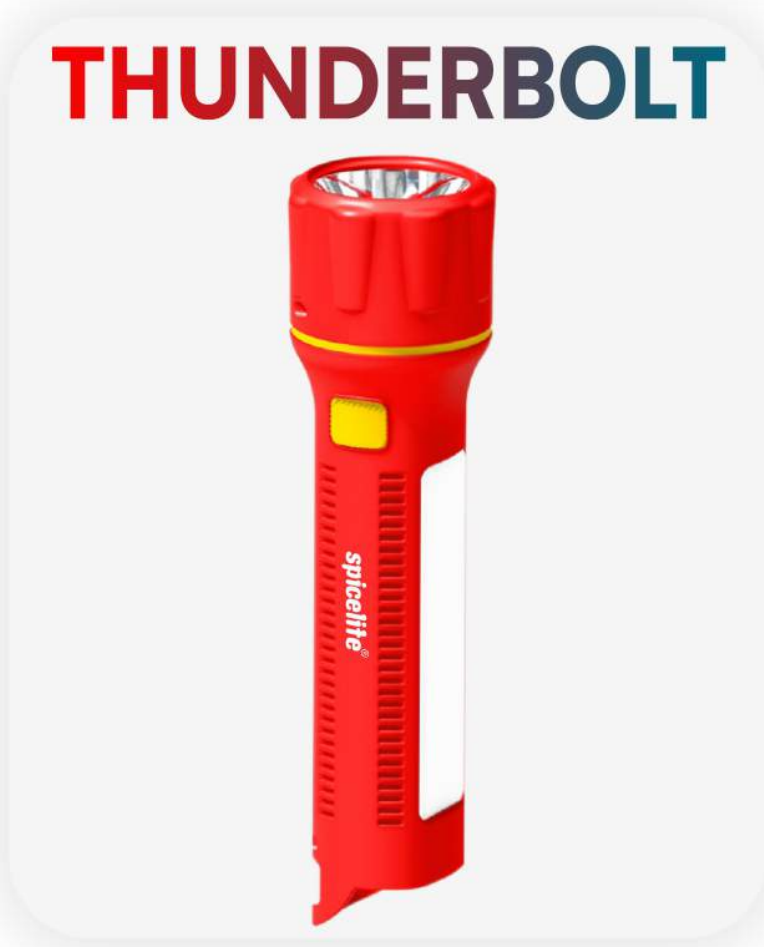

**Power**  
ho toh  
**aisi**

MRP **449/-**  
Incl. all Taxes

**6W/2W** LED  
POWER

Rechargeable  
**2000** mAh  
Li-ion Battery

UPTO **12** hrs  
Discharge Time

  
**5 MODE**  
(Front High>  
Front Low>  
Side High>  
Side Low>  
Strobe>)