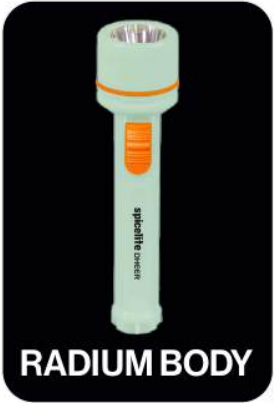

  
MADE IN **INDIA**

**MULTI-COLOUR**  

UPTO  
**5** hrs  
Discharge Time

 LONGRANGE  
POWERFUL  
REFLECTOR

  
**LED**  
Charging  
Indicator

**spicelite<sup>®</sup>**

**Power**  
ho toh  
**aisi**

MRP **429/-**  
Incl. all Taxes