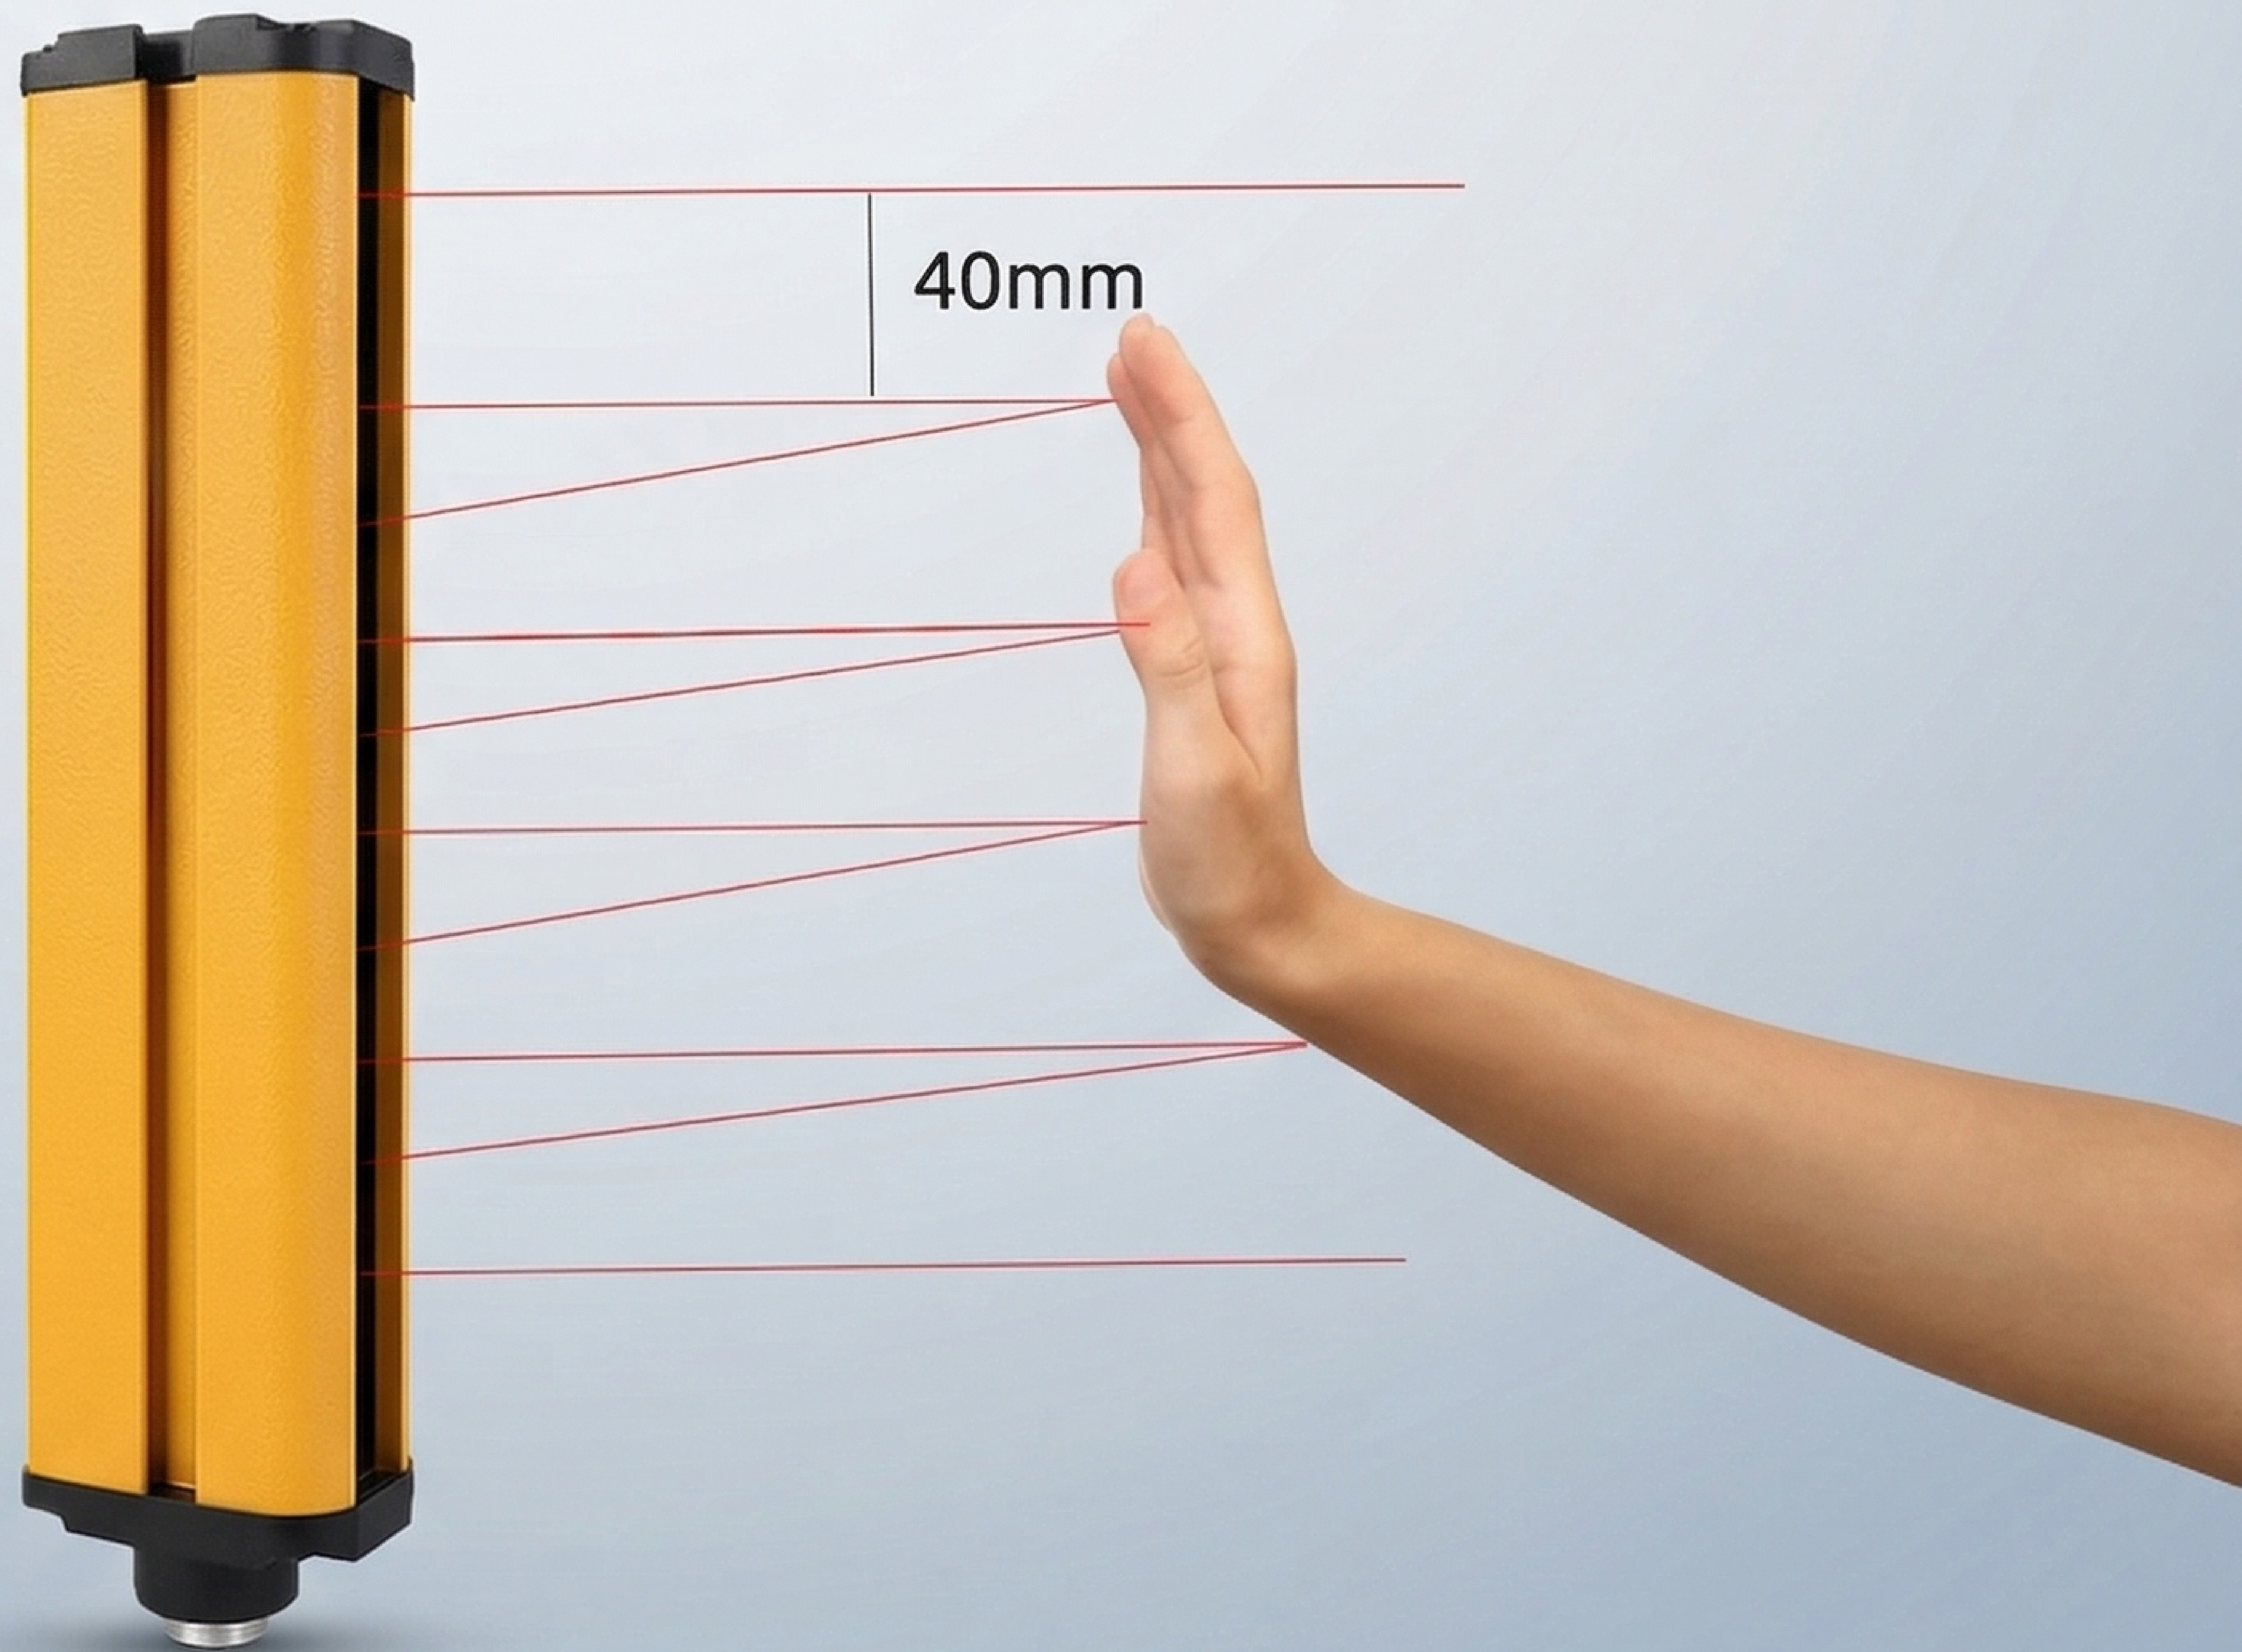

# SAFETY LIGHT CURTAIN

Reliable Protection • Industrial Grade

Safety

High Sensitivity

Compact Design

Easy Installation

# SAFETY LIGHT CURTAIN (TYPE-4)

High Safety • Fast Response • Industrial Grade

Safety

High Sensitivity

IP67 Rating

Easy Installation

# DIFFUSE REFLECTION SAFETY LIGHT CURTAIN

Advanced Detection • High Sensitivity • Industrial Grade

High Safety

High Sensitivity

Fast Response

Reliable Performance