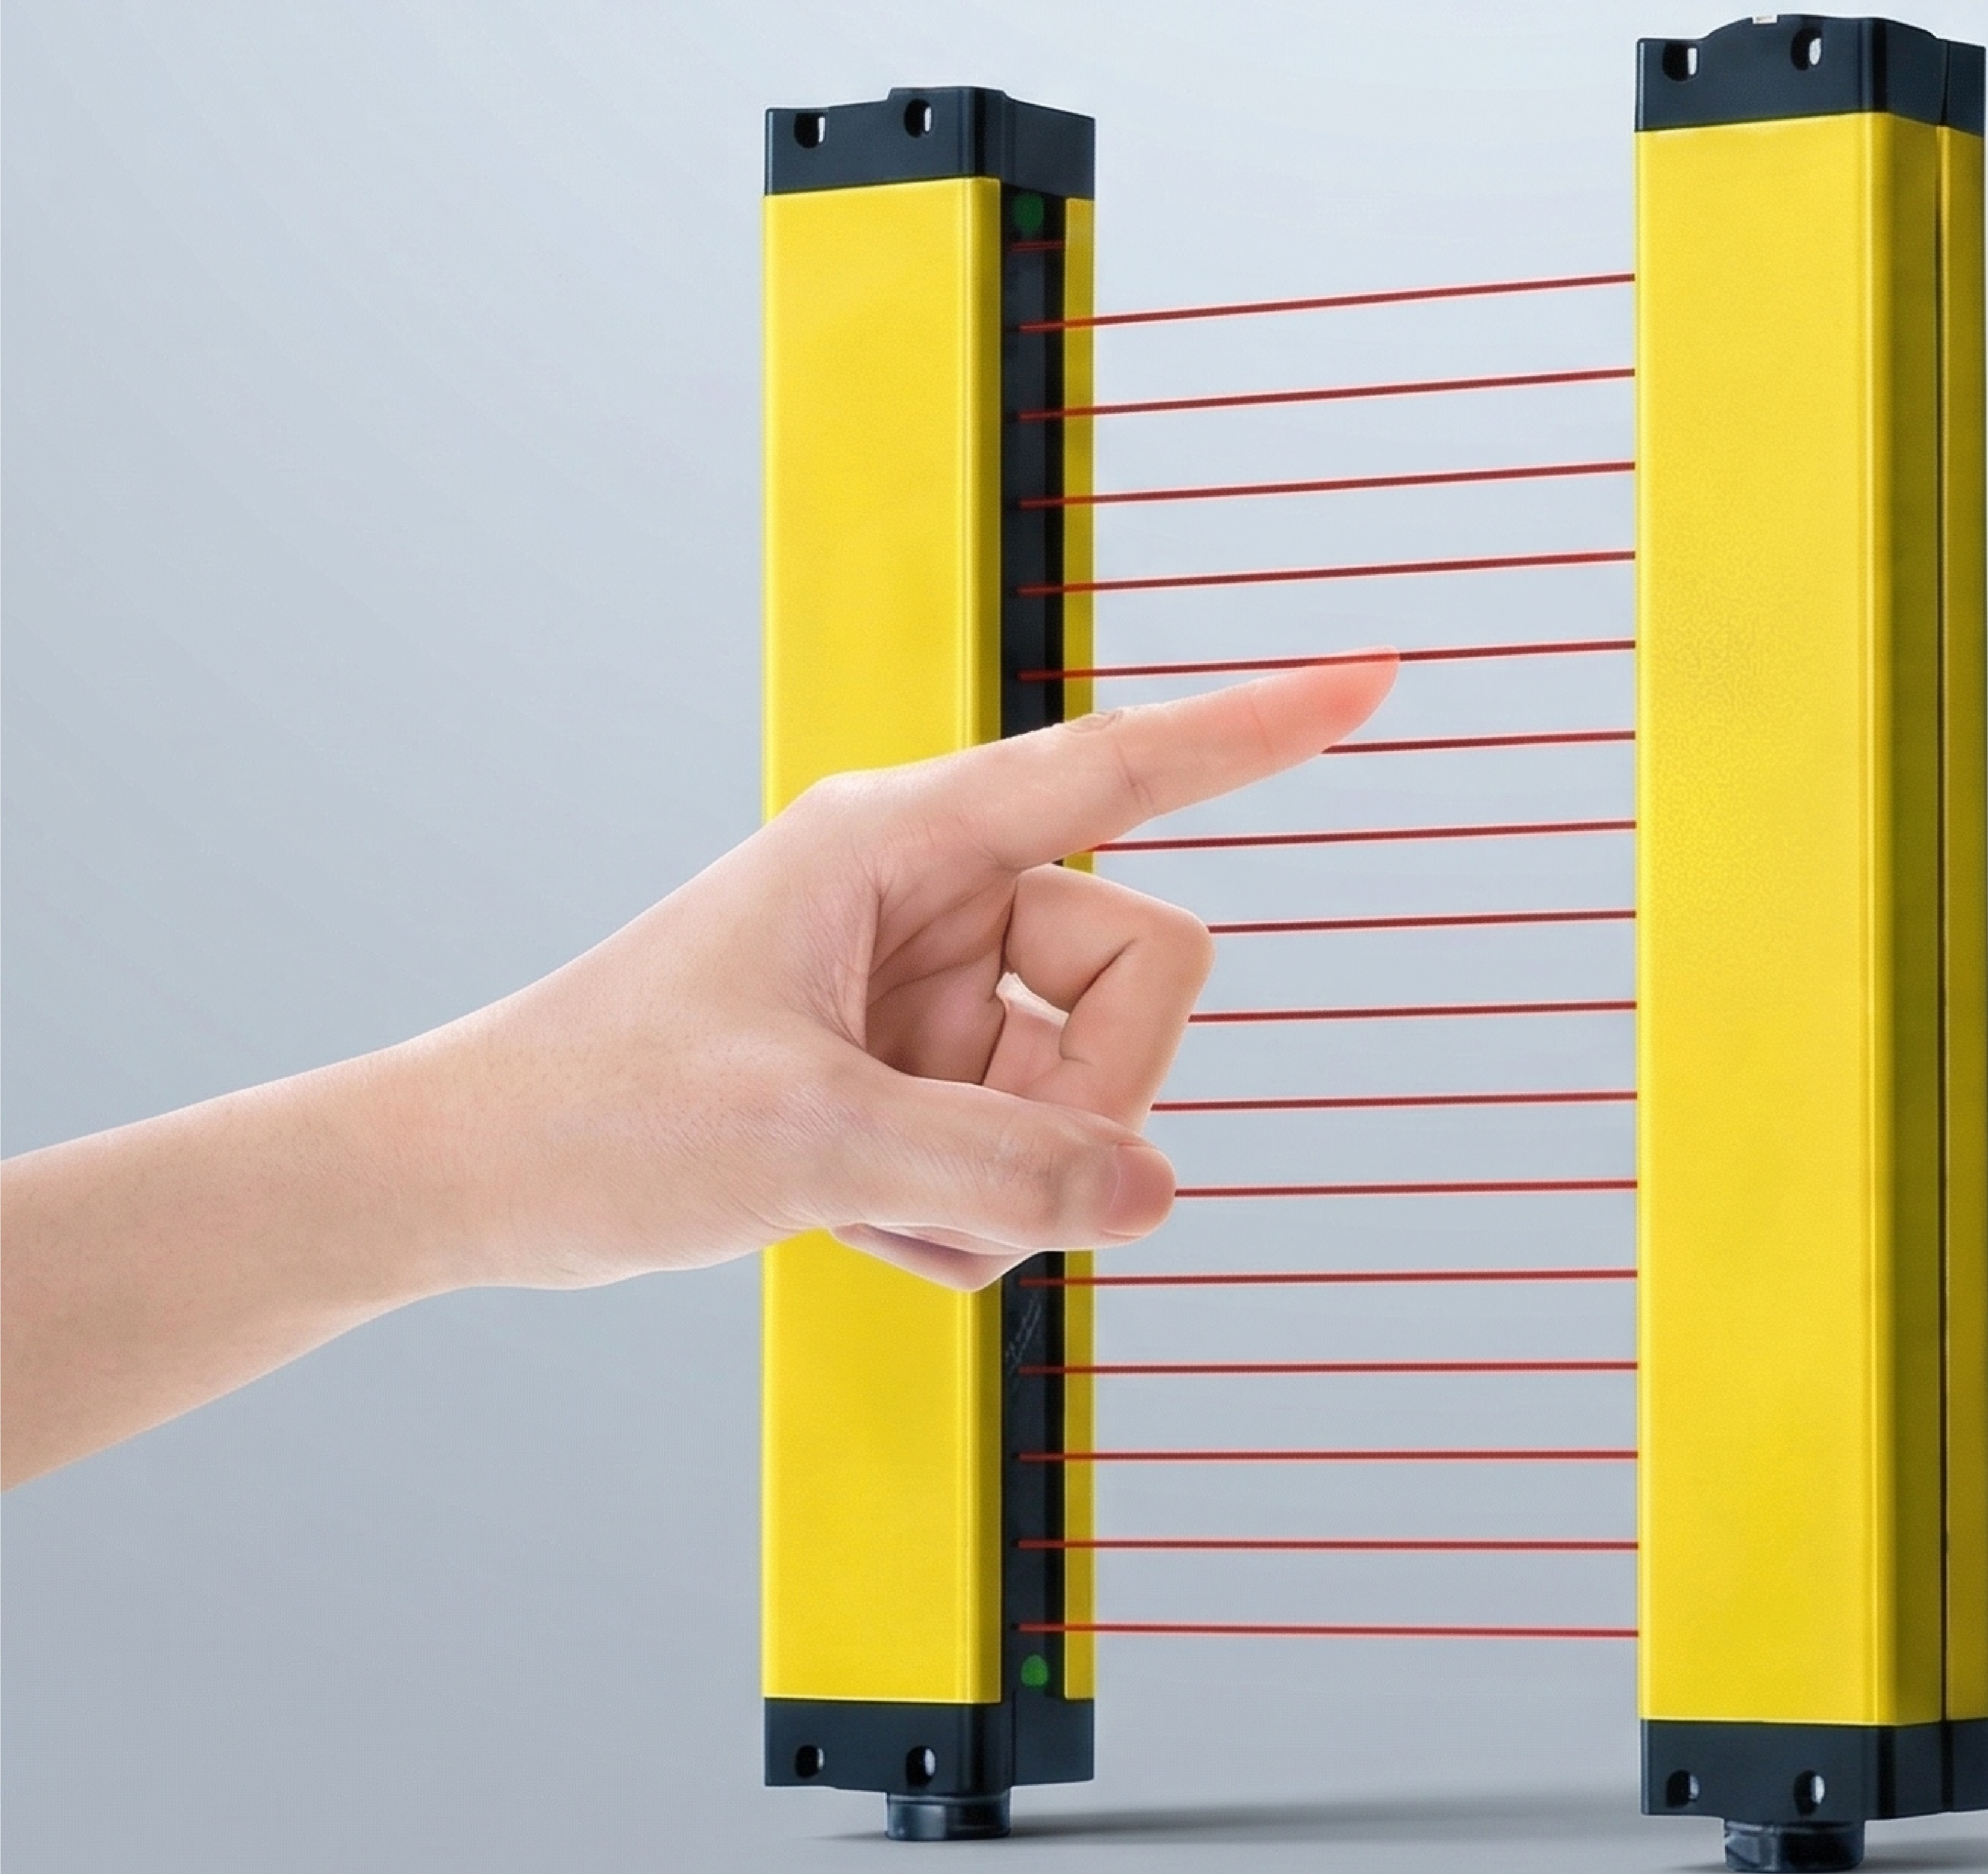

# SAFETY LIGHT CURTAIN

Reliable Protection • Industrial Grade

Safety

High Sensitivity

Compact Design

Easy Installation

# SAFETY LIGHT CURTAIN (TYPE-4)

High Safety • Fast Response • Industrial Grade

Safety

High Sensitivity

IP67 Rating

Easy Installation

# DIFFUSE REFLECTION SAFETY LIGHT CURTAIN

Advanced Detection • High Sensitivity • Industrial Grade

High Safety

High Sensitivity

Fast Response

Reliable Performance

# SMART FACE LOCKER SYSTEM

Secure • Touch Enabled • Industrial Grade

High Security

Touch Screen Access

Durable Build

Fast Operation