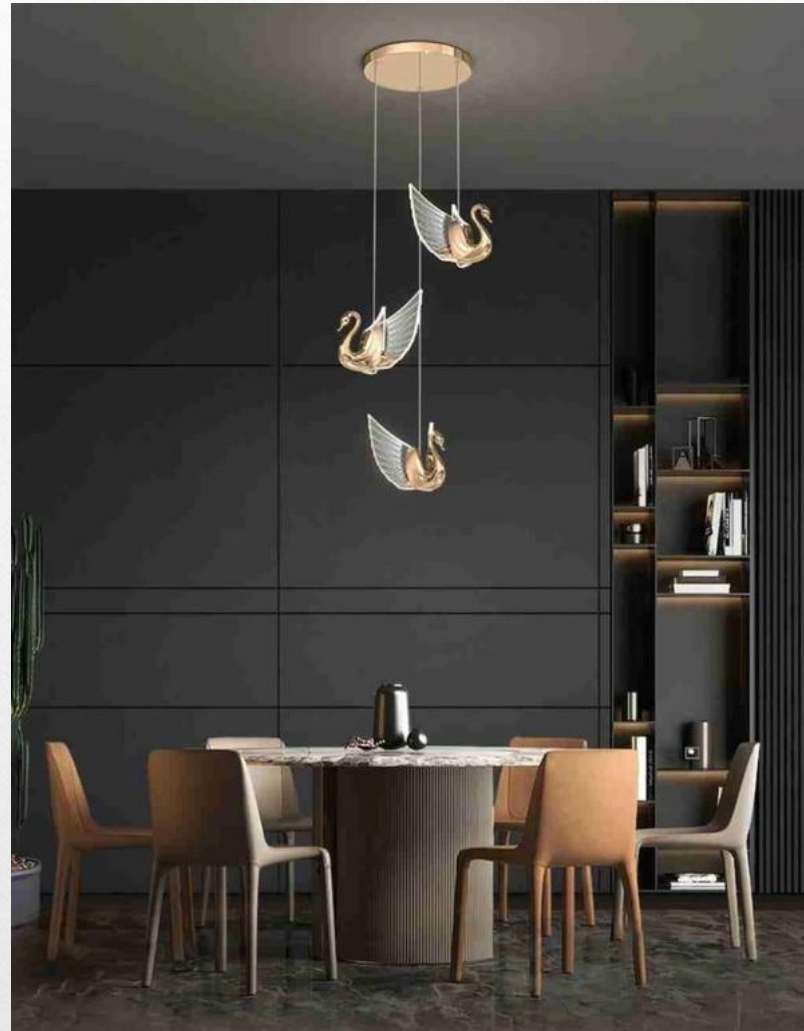

Specifications: 3C LED

Body Type : Metal + Acrylic

MODEL NO:
T-516/3L

Specifications: 3C LED

Body Type : Metal + Acrylic

MODEL NO:
919-3L

Specifications: 3C LED

Body Type : Metal + Acrylic