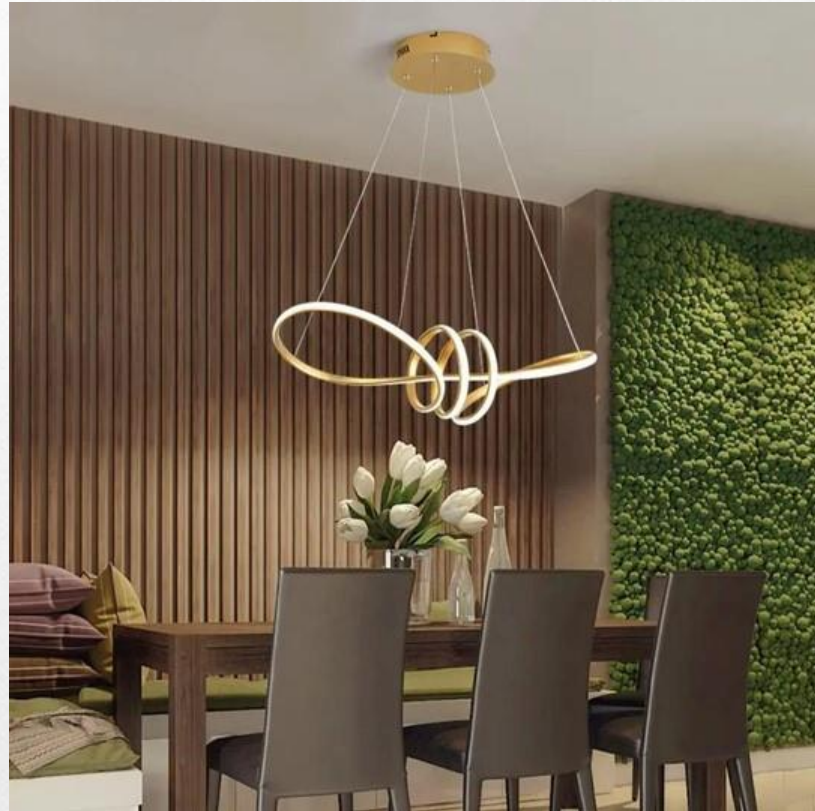

MODEL NO:
JL-3800/RGD

Specifications: 3C LED

Body Type : Metal + Acrylic + Profile +
Crystal

MODEL NO:
JL-6050/GD

Specifications: 3C LED

Body Type: Metal + Profile

MODEL NO:
JL-6050/RGD

Specifications: 3C LED