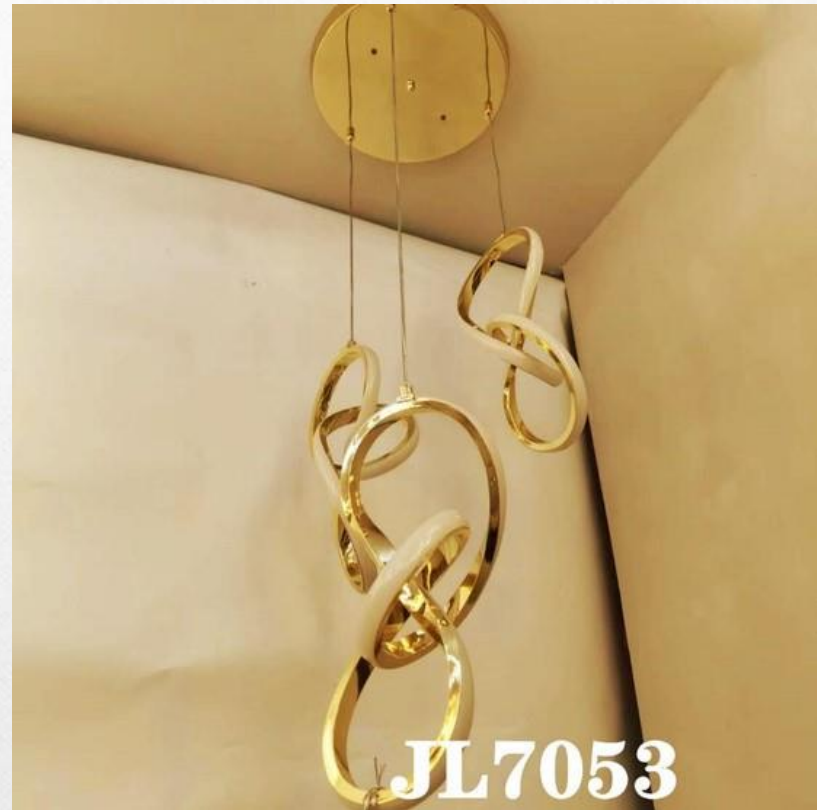

MODEL NO:
JL7053/3

Specifications: 3C LED

Body Type: RGD + Profile