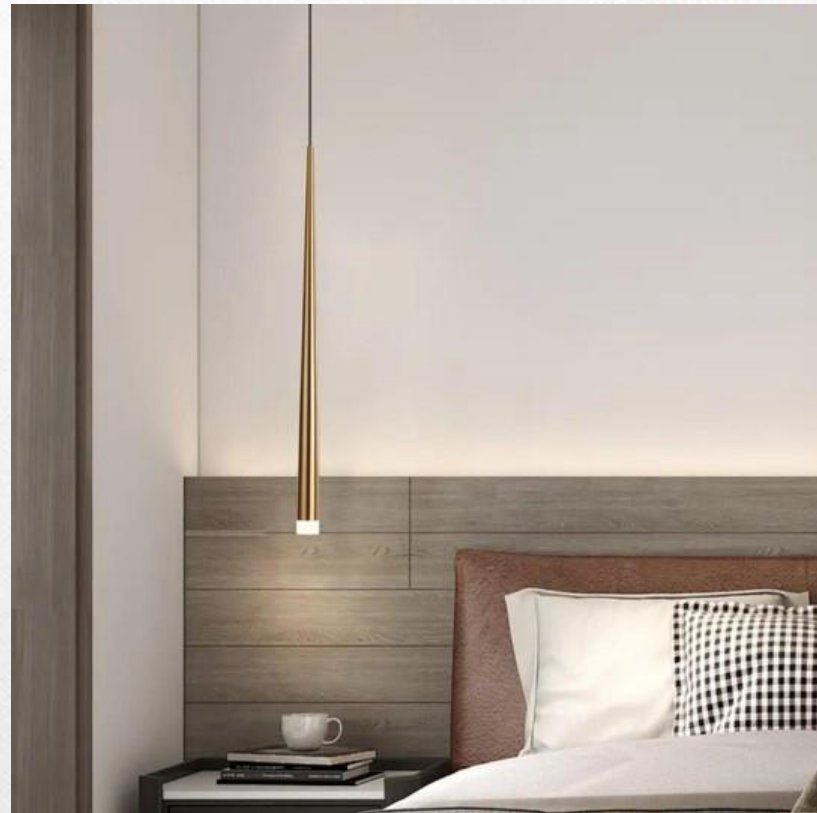

Body Type : Metal + Profile

MODEL NO:
7026/B

SIZE : 1200mm

Specifications: 3C LED

Body Type : Acrylic

MODEL NO:
4029
SMOKE

Specifications: 3C LED

Body Type : Glass

MODEL NO:
820/1P

Specifications: 3C LED

Body Type : Metal

MODEL NO:
7127

Specifications: 3C LED

Body Type : Metal + Profile Tube

MODEL NO:
7128

Specifications: 3C LED