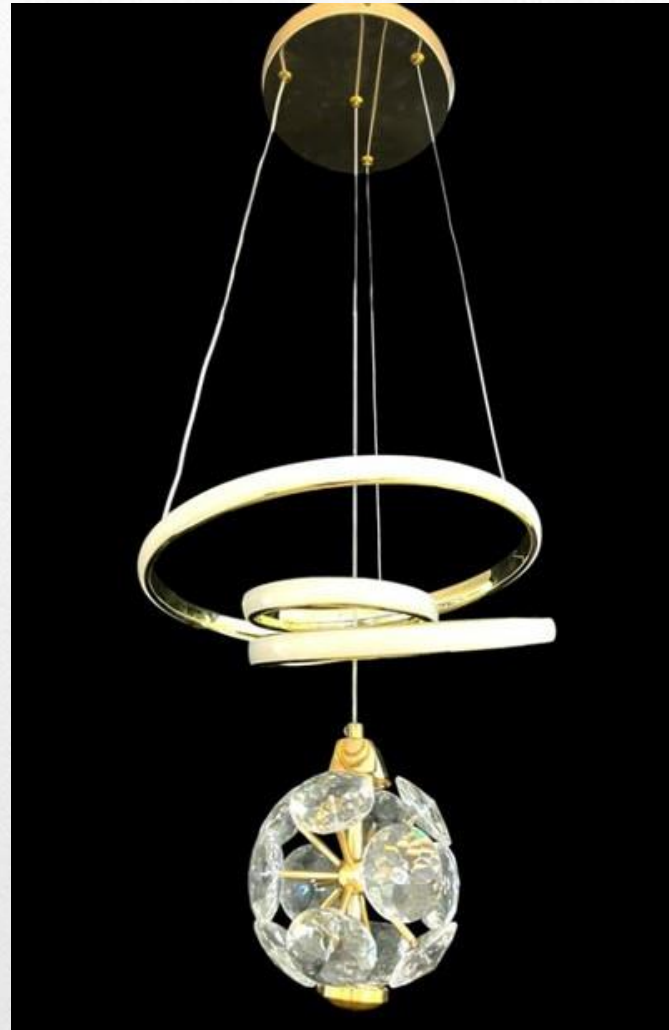

MODEL NO:
AP-220

Specifications: 3C LED

Body Type: GD Metal + Profile +
Crystal