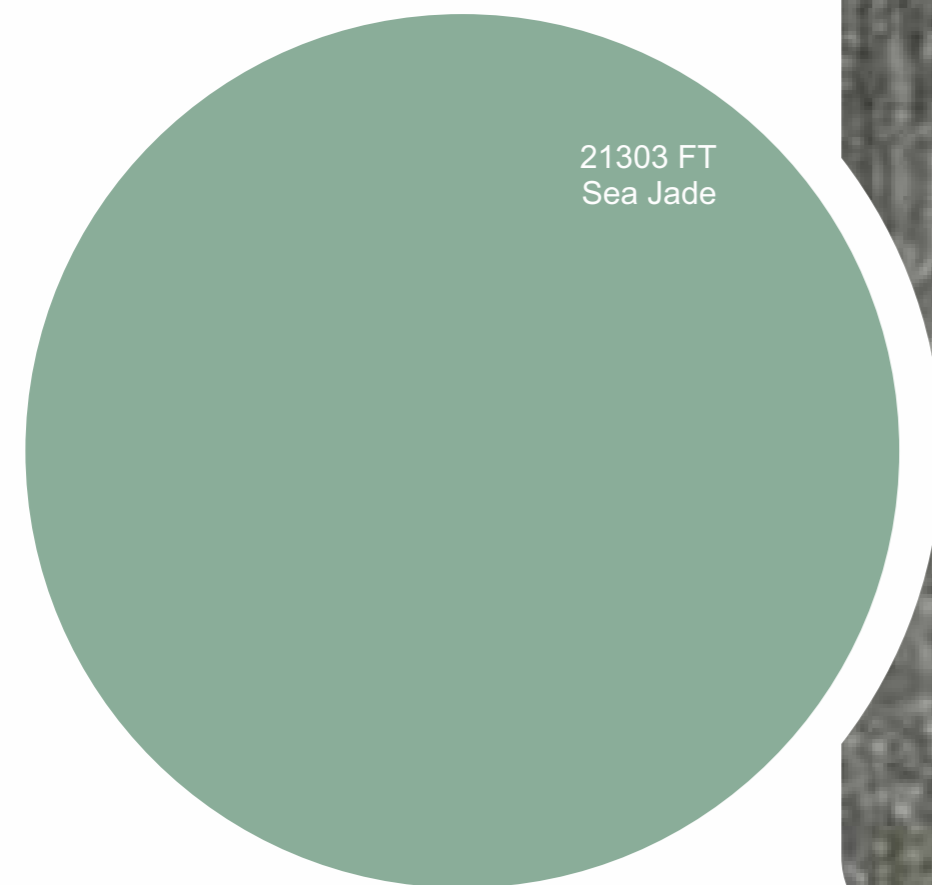

21303 FT
Sea Jade

Sustainable Folder,
Crafted with Recycled Paper

GRANDE | UP YOUR
COLLECTION | G A M E

Texan Ranch

- Grey grain
- Soft wood
- Pastel green
- Deep texture
- Calm charm

This palette takes cues from classic cigar rooms and Western lounges. The grey patterned surface adds texture. Bluish-grey wood brings in soft grain and depth, while a pastel green solid hints at the open land outside. Together, they shape a space that feels relaxed, refined, and full of character.

Size: 10'X4' | 1.25mm

Clean the surface with a damp cloth or sponge, and for persistent stains, use mild soap, but avoid scrubbing or using harsh chemicals like thinner, baking soda or bleach as it might damage the decorative surface.