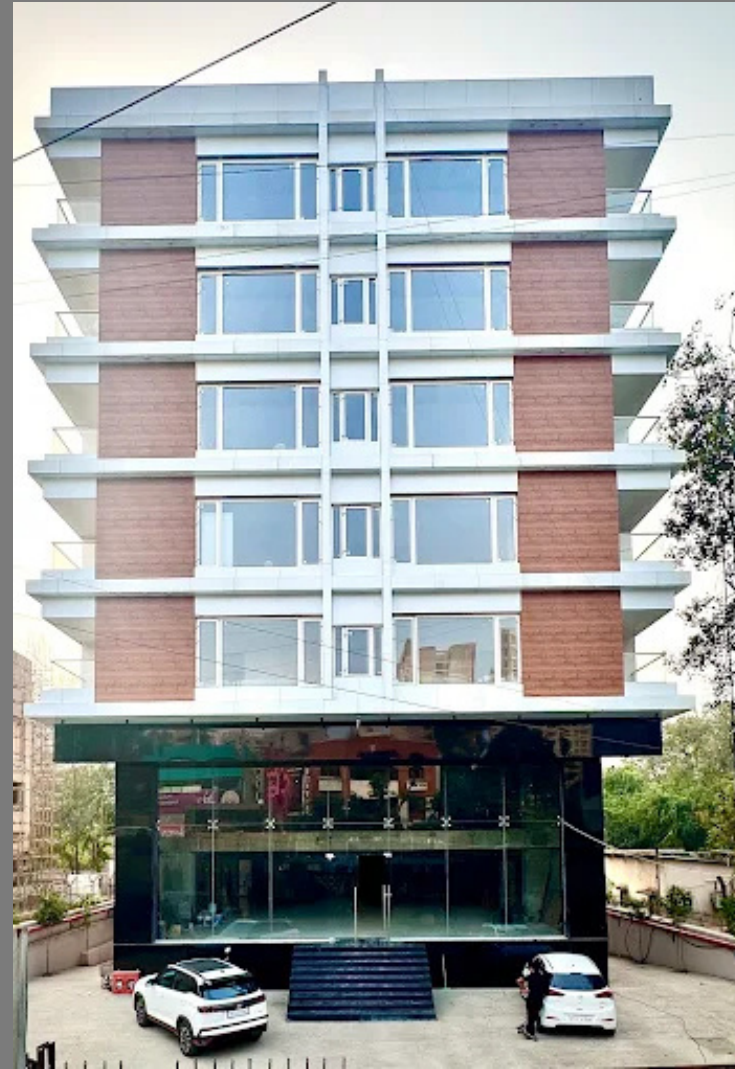

Our Portfolio