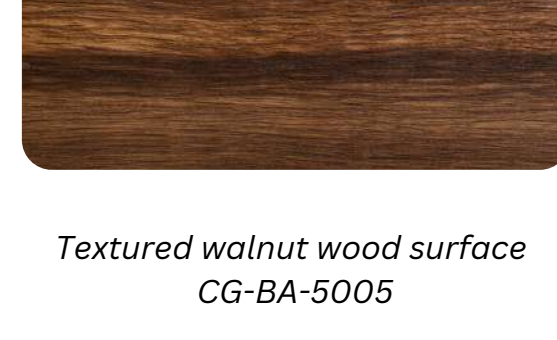

Warm oak wood grain
CG-CA-2301/04 L