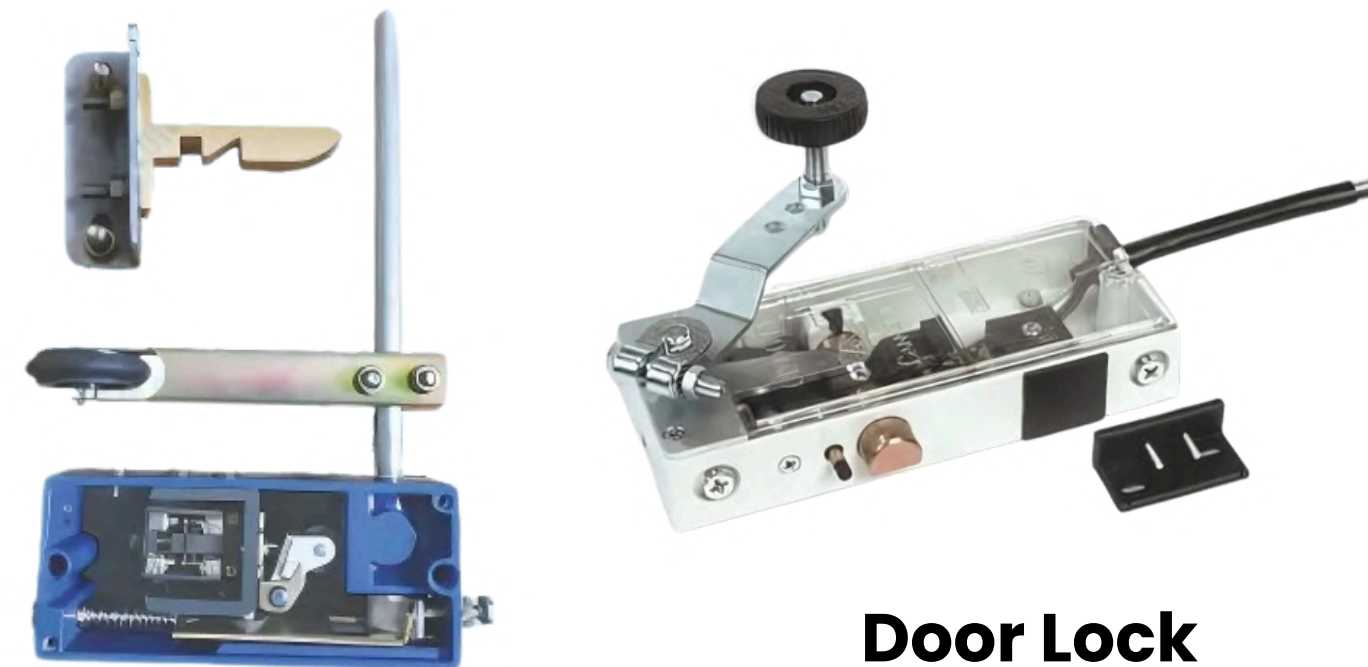

## Gate Lock Set

Gate Lock (BBL) Type  
AI-38

Gate Lock (O) Type  
AI-39

Gate Lock (ER) Type  
AI-40

Gate Lock (EX) Type  
AI-41

Door Lock  
AI-42

Over Speed  
Governor (SP)  
AI-36

Diverter Pulley  
AI-37

## R Cam Set

R.Cam Set(L) Type  
AI-46

R.Cam Set(O) Type  
AI-47

R.Cam Set(L) Type  
AI-48

R.Cam Set(O) Type  
AI-49

R.Cam Set(EX) Type  
AI-50

R.Cam Set(EX) Type  
AI-51

Limit Switches+Bracket  
(No/Nc)  
AI-52

Limit Switch  
(EX)  
AI-53

Limit Switch  
(CNTD)  
AI-54

Limit Switch  
(O) Type  
AI-55

Cargate Switch  
(O) Type  
AI-56

Cargate Bracket  
+ Roller  
AI-57

Safety Switch  
(O)Type  
AI-58

Limit Switch  
(O) Type  
AI-59