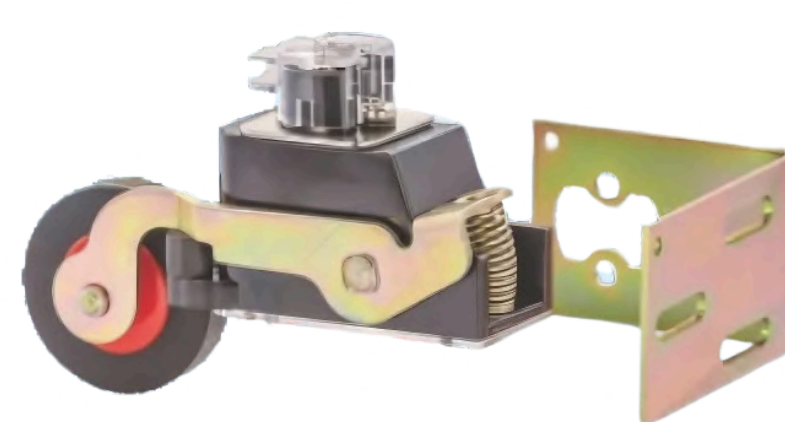

## Gate Lock Set

Gate Lock (BBL) Type  
AI-38

Gate Lock (O) Type  
AI-39

Gate Lock (ER) Type  
AI-40

Gate Lock (EX) Type  
AI-41

Door Lock  
AI-42

Over Speed  
Governor (SP)  
AI-36

Diverter Pulley  
AI-37

## R Cam Set

R.Cam Set(L) Type  
AI-46

R.Cam Set(O) Type  
AI-47

R.Cam Set(L) Type  
AI-48

R.Cam Set(O) Type  
AI-49

R.Cam Set(EX) Type  
AI-50

R.Cam Set(EX) Type  
AI-51

Limit Switches+Bracket  
(No/Nc)  
AI-52

Limit Switch  
(EX)  
AI-53

Limit Switch  
(CNTD)  
AI-54

Limit Switch  
(O) Type  
AI-55

Cargate Switch  
(O) Type  
AI-56

Cargate Bracket  
+ Roller  
AI-57

Safety Switch  
(O)Type  
AI-58

Limit Switch  
(O) Type  
AI-59