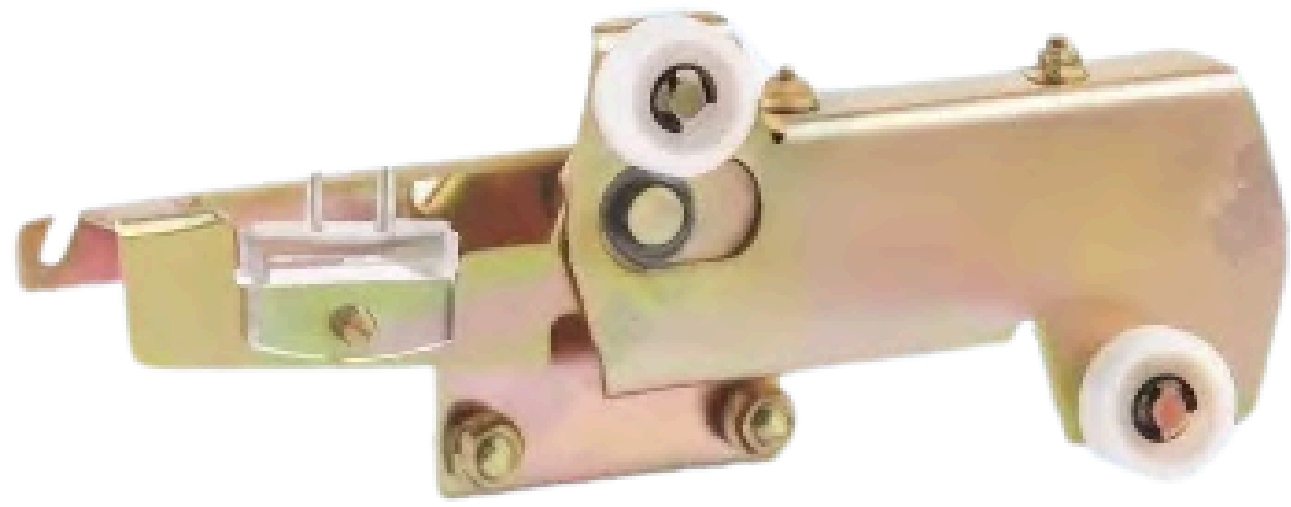

# Collapsible Door Accessories

PVC Bearing (Flat + Round)  
AI-85

PVC Grips  
AI-86

Door Spring (Collapsible)  
AI-87

PVC Grips (Capsule)  
AI-88

Door Catcher (SS)  
AI-89

# Fermator Door Parts

**Autodoor Coupler  
C/O (RH)**  
AI-90

**Gate Lock Stopper  
with Bracket (Landing)**  
AI-91

**Autodoor Coupler  
(heavy) New**  
AI-92

**GateLook Sety  
(Landing)**  
AI-93

**Door Coupler  
Standard (LH)**  
AI-94