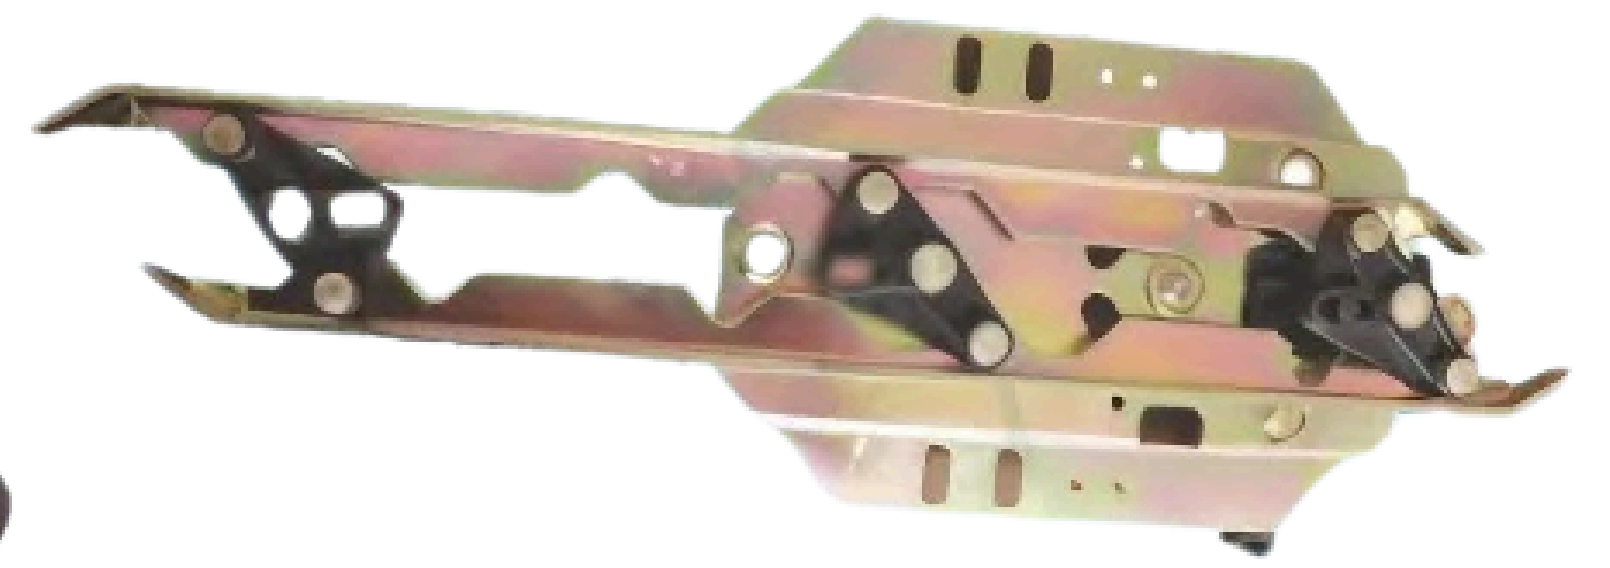

**Autodoor Coupler
(heavy) New**
AI-92