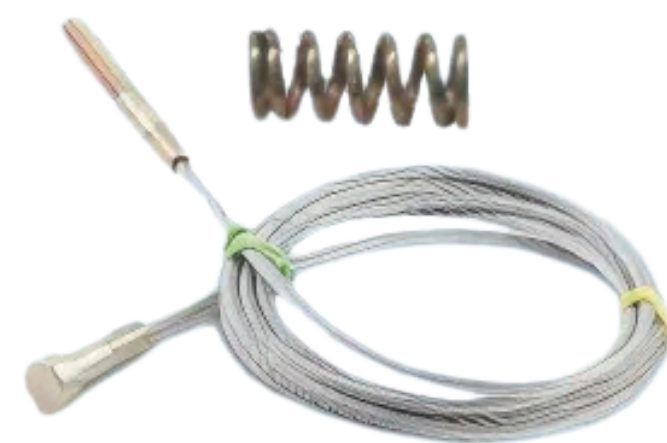

# Electrical Item

**PVC Trunking  
(45x45)**  
AI-126

**Flexible Pipe**  
AI-127

**PVC Gland**  
AI-128

**Ferul (T Type)**  
AI-129

**SPP**  
AI-130

**SMPS**  
AI-131

# Fermator Door Parts

**Wire Rope 3mm  
(All size) + Spring**  
AI-141

**Door Clamp/ Hanger**  
AI-142

**D Safety Lock Set  
(Landing)**  
AI-143

**H.D.T Belt All Size (Car)**  
AI-144

**Guide Shop  
(Car/Landing)**  
AI-145