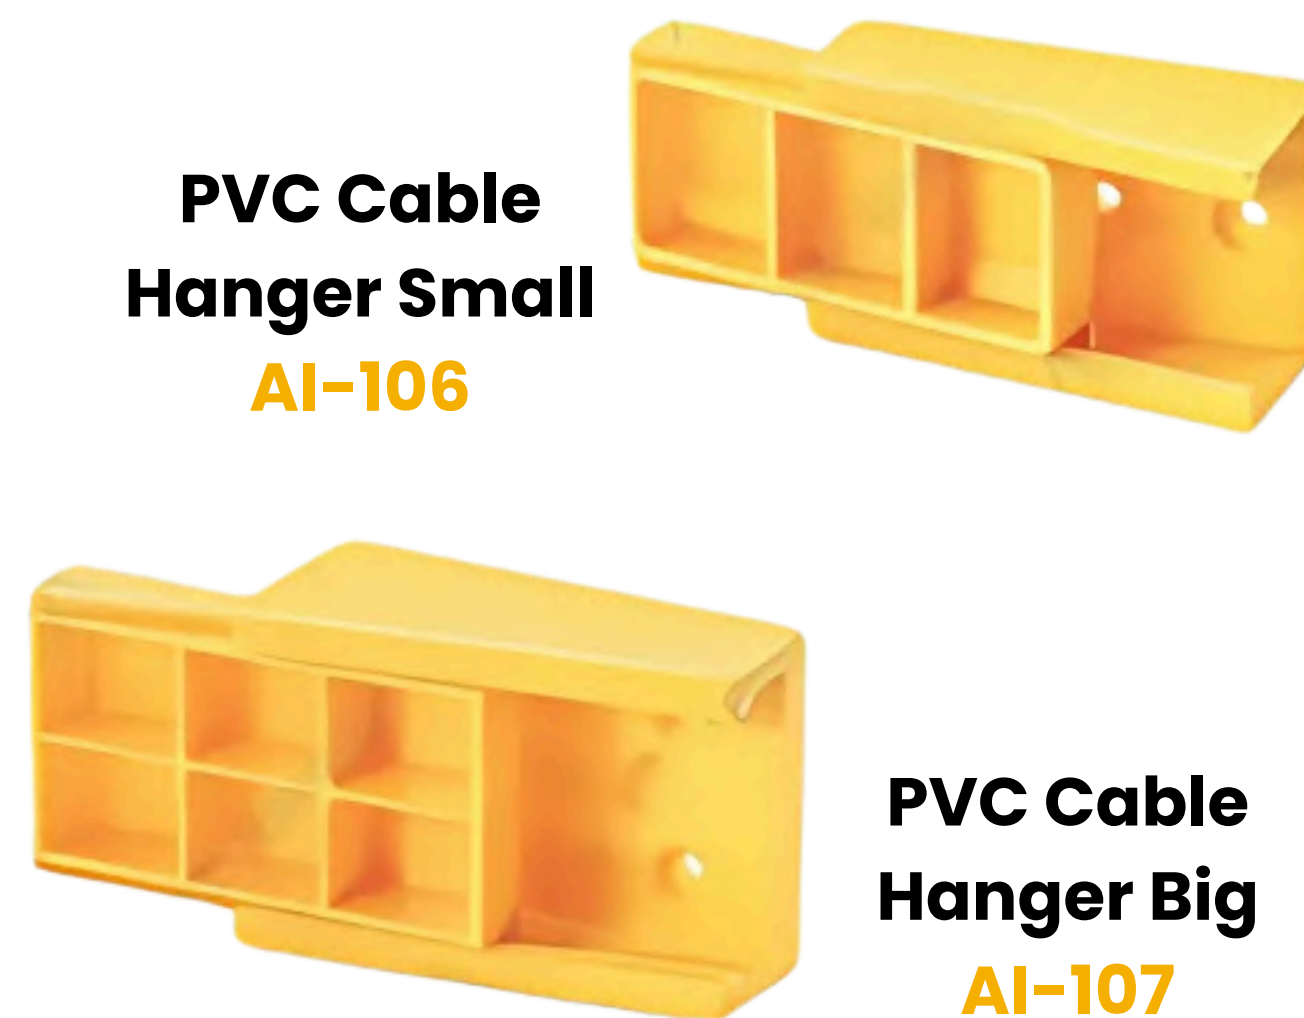

## Pit Switch & Fireman Switch

**Fireman Switch  
(Wallmounted)**  
AI-114

**Wall Mounted  
Hotter**  
AI-116

**Door Announcer**  
AI-117

**Pit Switch (PVC)**  
AI-119

**Floor Announcement  
Card**  
AI-115

**Speaker**  
AI-118

**Hotter Box Set**  
AI-120

**Hotter**  
AI-121

## Cable Hanger

**PVC Cable  
Hanger Small**  
AI-106

**PVC Cable  
Hanger Big**  
AI-107

**Cable Hanger  
Flat (MS)**  
AI-108