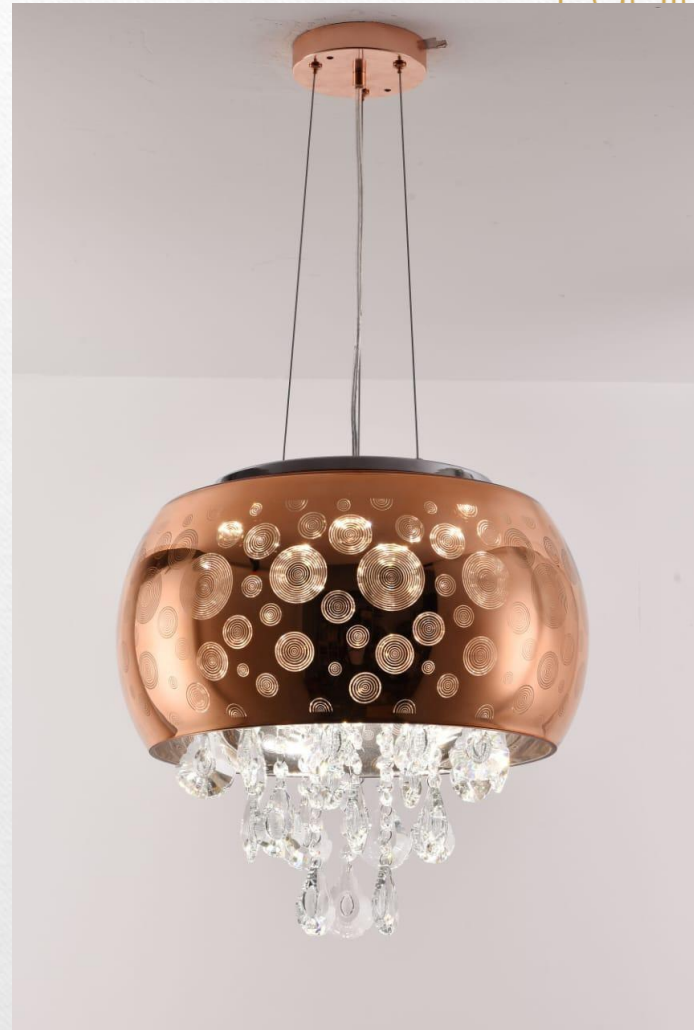

LUMINARYA

LUXURY LIGHTING

CHANDELIERS

**MODEL NO:
859-10/SM**

Specifications : BULB

Body Type : Metal +
Glass

**MODEL NO:
859-10/AM**

Specifications : BULB

Specifications : 3C Led

Body Type: CRYSTAL

LUMINARYA
FINING

**MODEL NO:
YS-F180**

SIZE : 400mm

Specifications : 3C LED

Body Type :

Metal + Crystal