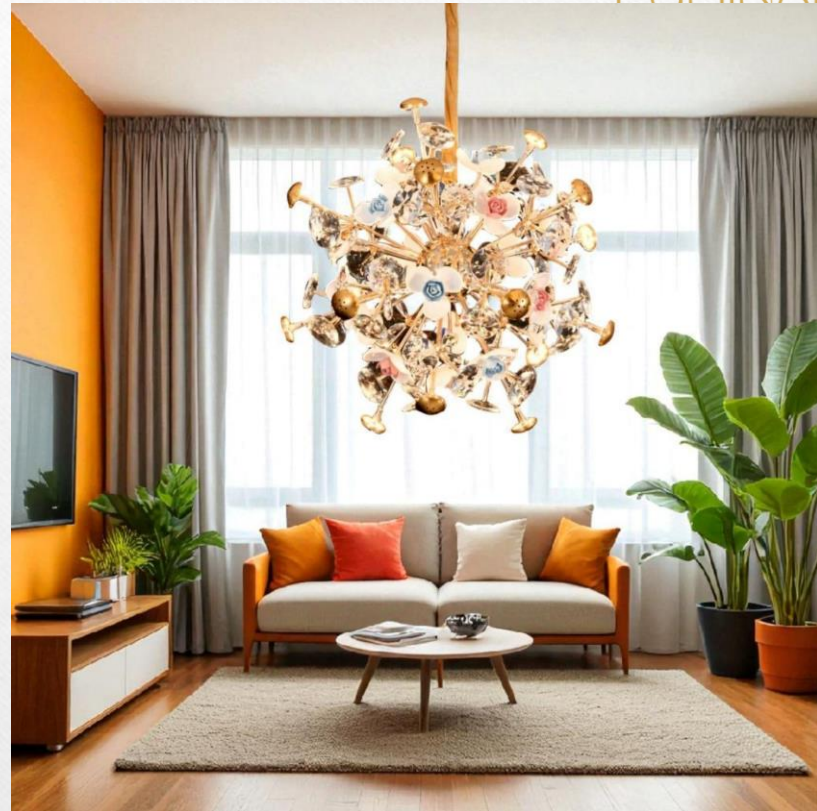

MODEL NO: 9901

SIZE : 500mm

Specifications : 3C LED

Body Type :

Metal + Crystal

LUMINARYA
LIGHTING