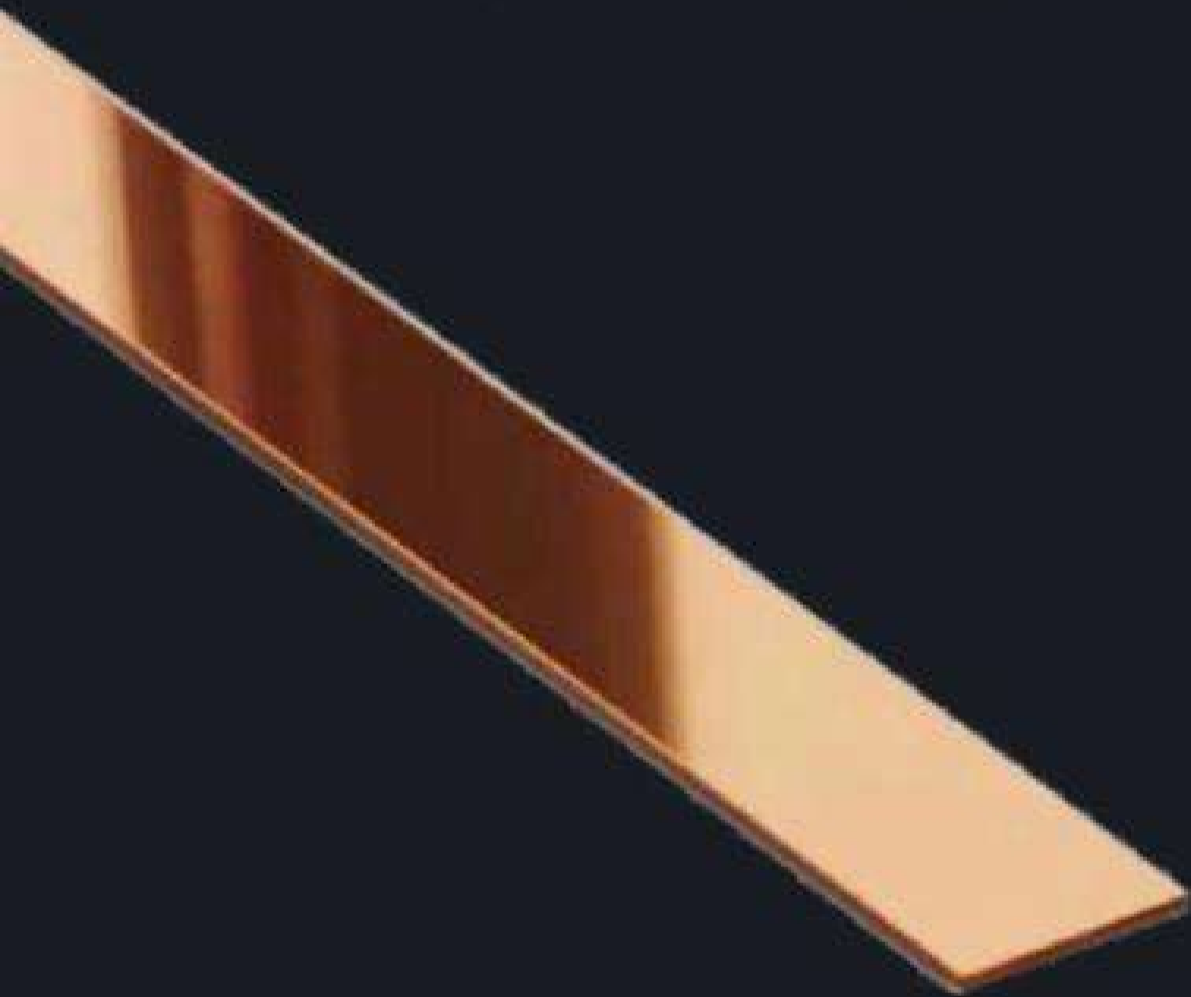

INTERIOR

Model:
U Profiles

Available Colours _____

Gold

Rose Gold

PVD Coating 304 Grade
Finish: Glossy and Matte

Available Sizes:

25mm,

Length: 8 Feet

Model:
Flat Patti

Available Colours _____

Gold

Rose Gold

PVD Coating 304 Grade
Finish: Glossy and Matte

Available Sizes:
, 25mm,

Length: 8 Feet

UV Sheet
9192

FDM-8001

FDM-8004

FDM 8005

The image shows a sheet of marbled paper with a complex, organic pattern of dark, irregular veins on a light grey background. A white, rounded rectangular label is positioned in the upper-left quadrant of the sheet. The label contains the text 'UV SHEET' and 'M-005' in a bold, black, sans-serif font.