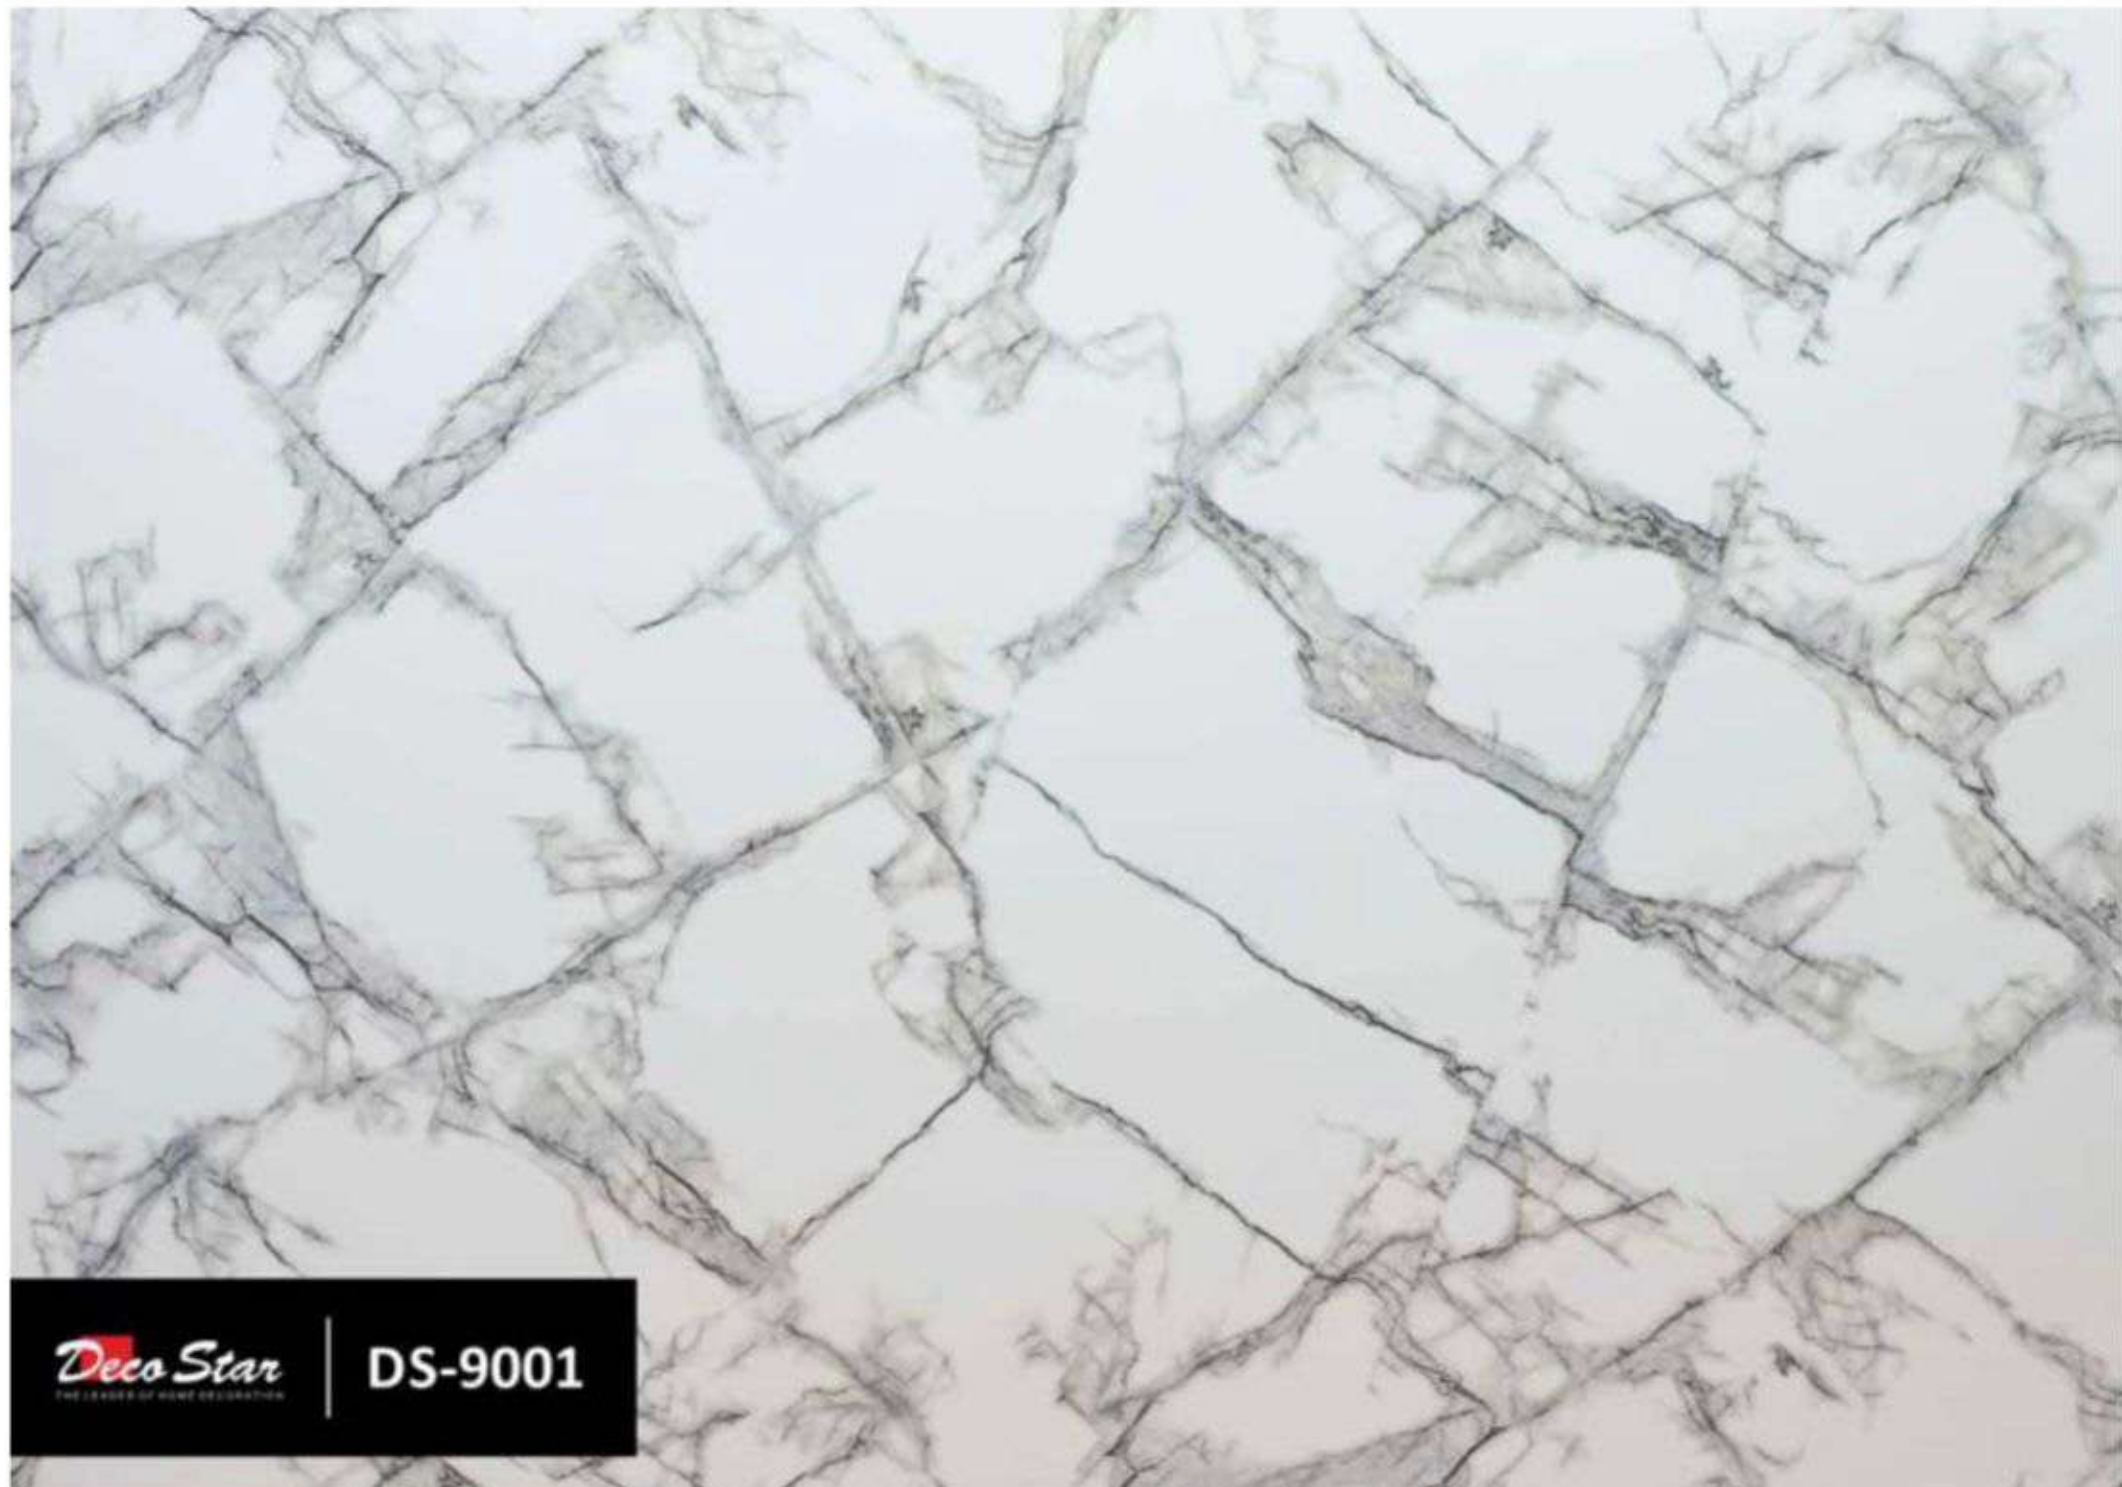

Deco Star
THE LEADER OF HOME DECORATION

DS-9001