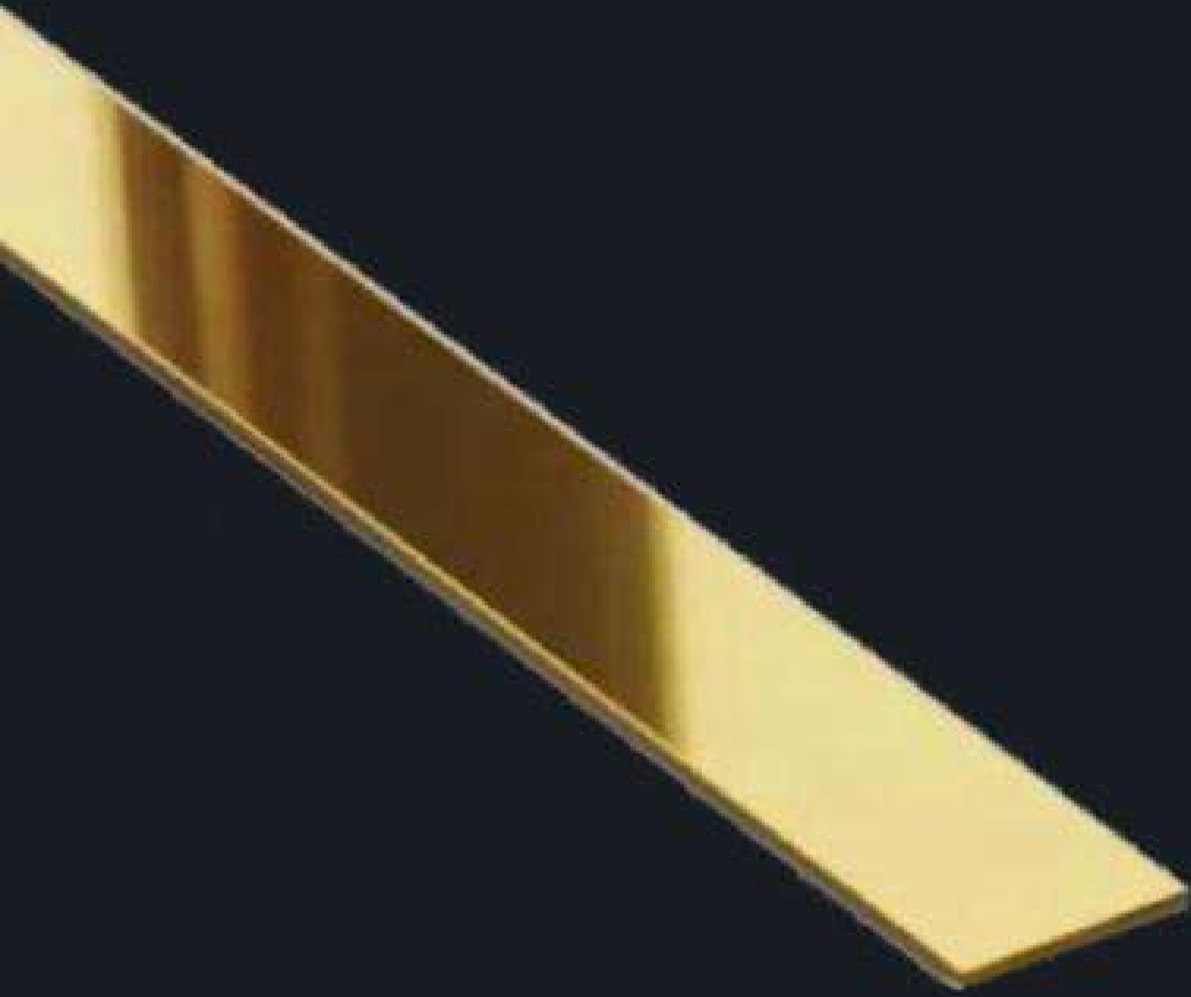

INTERIOR

Model:
U Profiles

Available Colours _____

Gold

Rose Gold

PVD Coating 304 Grade
Finish: Glossy and Matte

Available Sizes:

25mm,

Length: 8 Feet

Model:
Flat Patti

Available Colours _____

Gold

Rose Gold

PVD Coating 304 Grade
Finish: Glossy and Matte

Available Sizes:
, 25mm,

Length: 8 Feet

UV Sheet
9192

FDM-8001

FDM-8004

FDM 8005

The image shows a sheet of marbled paper with a complex, organic pattern of dark, irregular veins on a light grey background. A white, rounded rectangular label is positioned in the upper-left quadrant of the sheet. The label contains the text 'UV SHEET' and 'M-005' in a bold, black, sans-serif font.