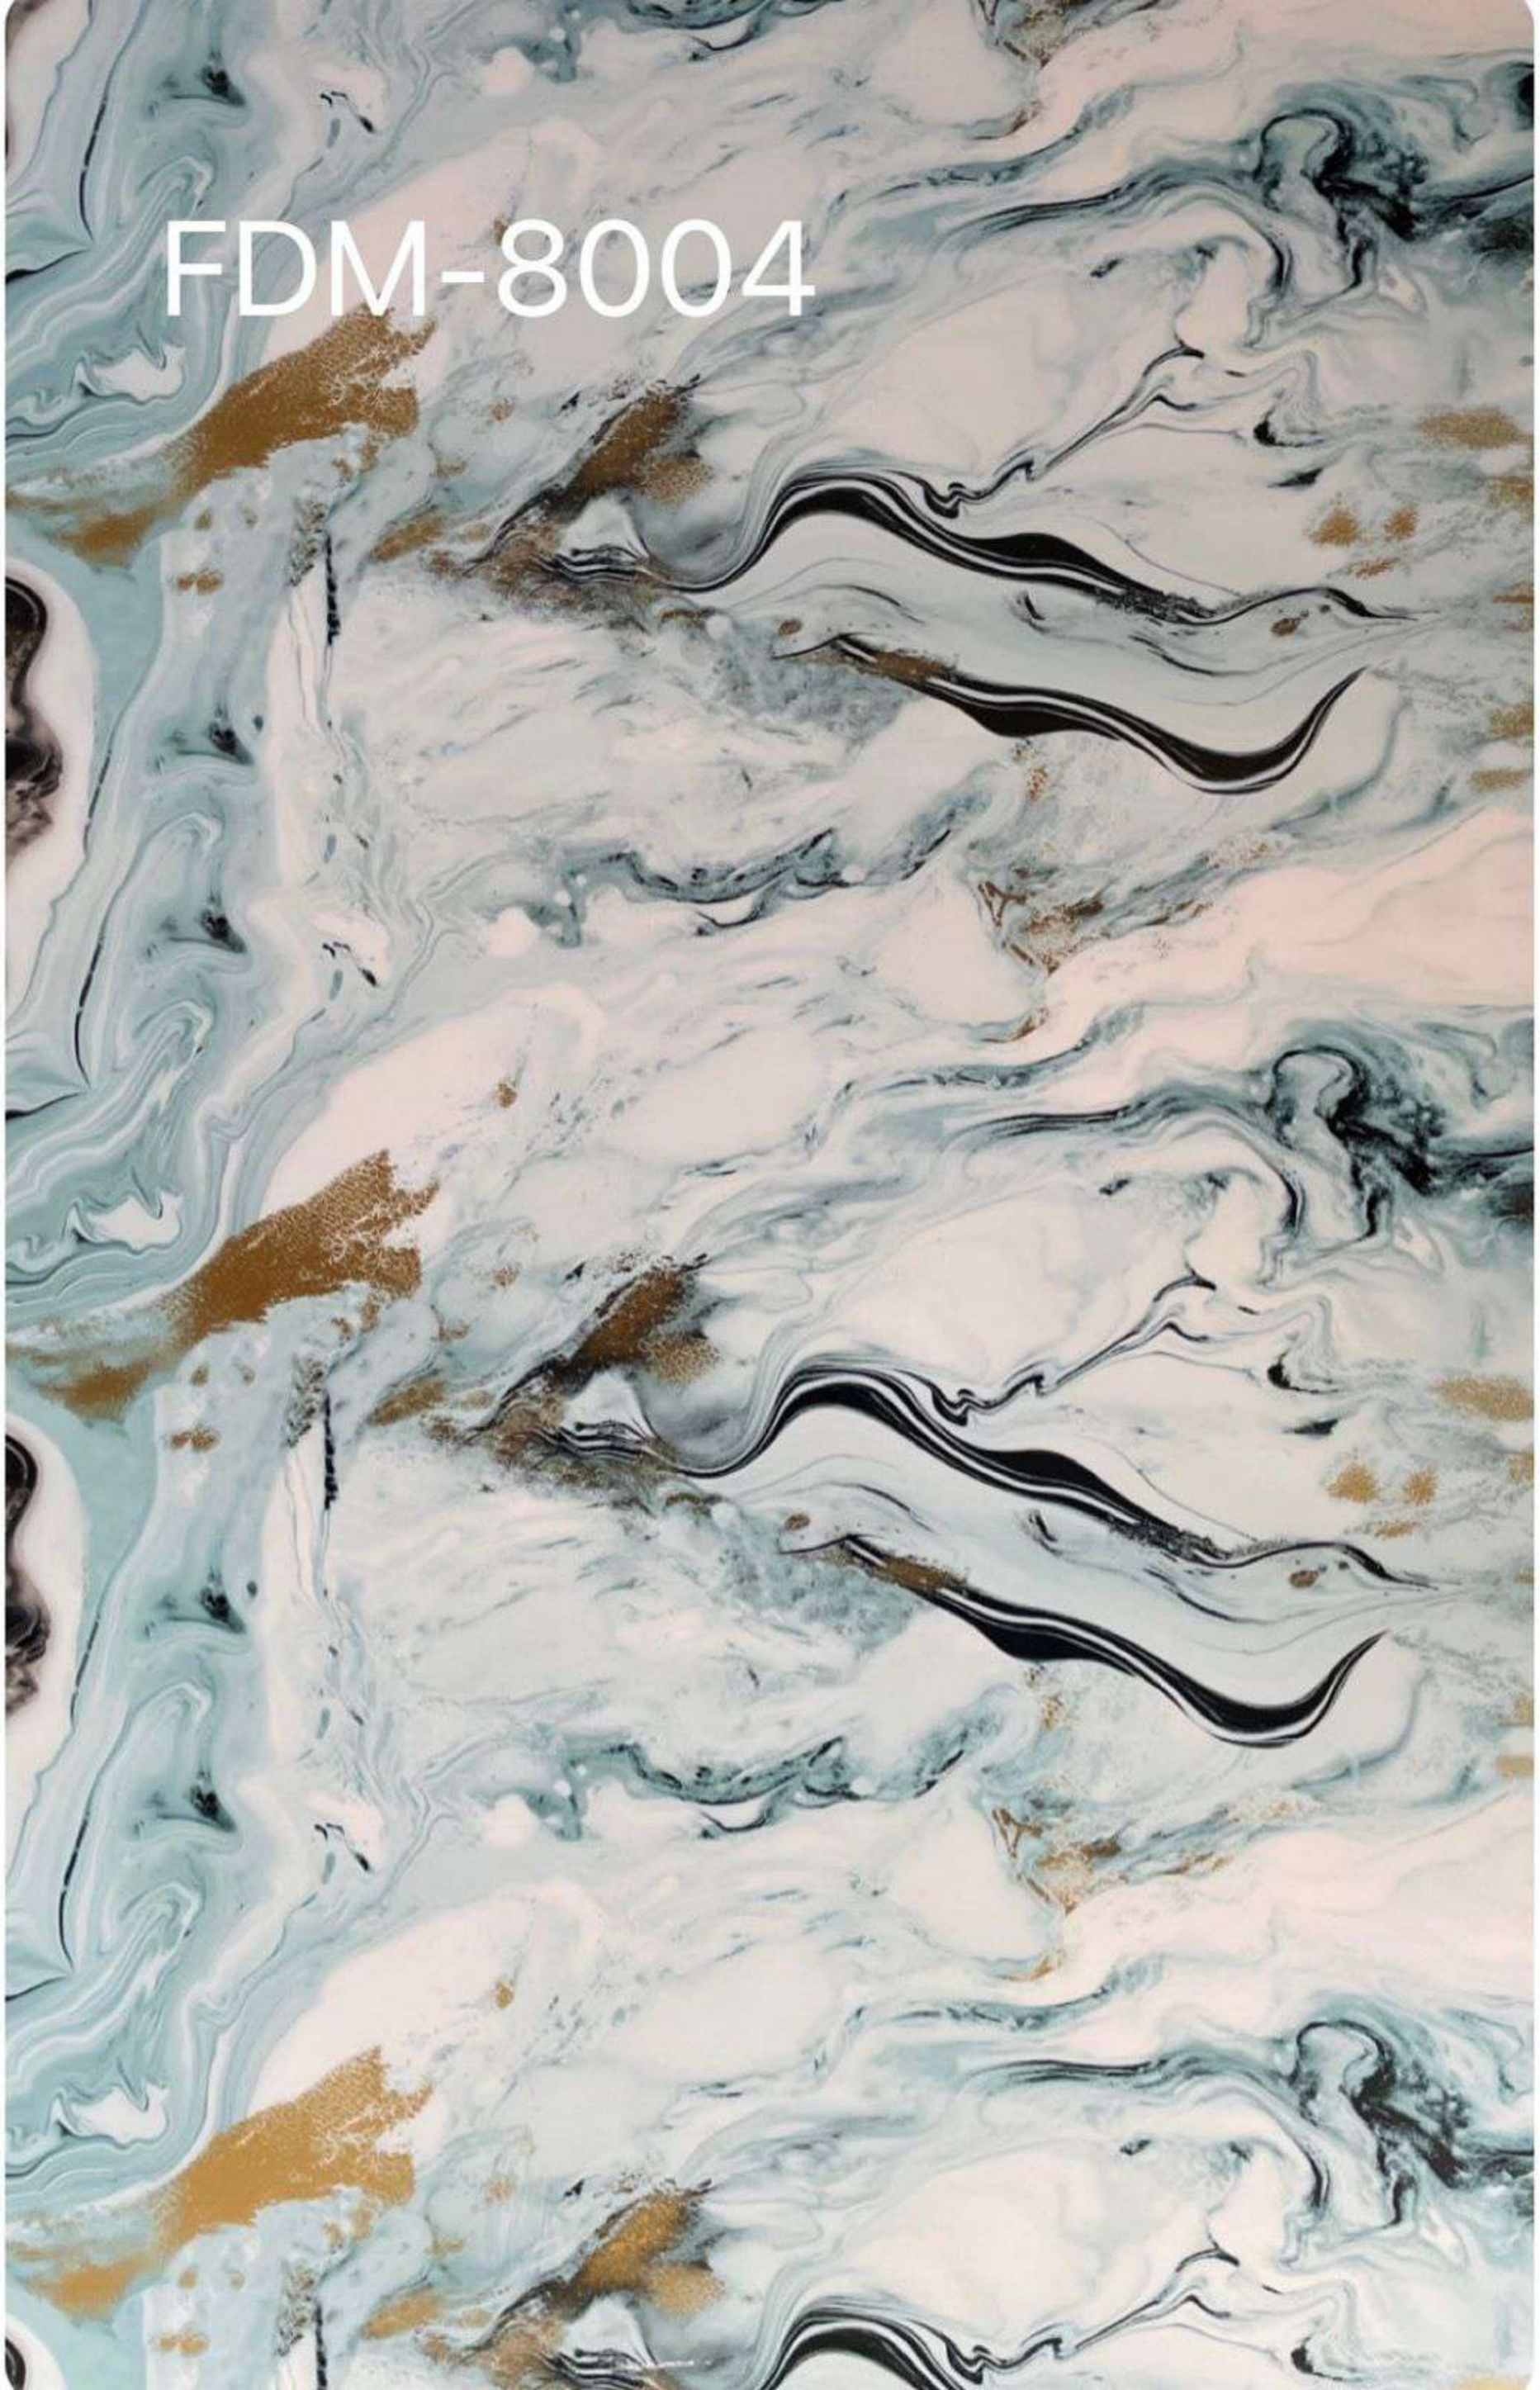

UV Sheet
9192

FDM-8001

FDM-8004

FDM 8005

The image shows a sheet of marbled paper with a complex, organic pattern of dark, irregular veins on a light grey background. A white, rounded rectangular label is positioned in the upper-left quadrant of the sheet. The label contains the text 'UV SHEET' and 'M-005' in a bold, black, sans-serif font.