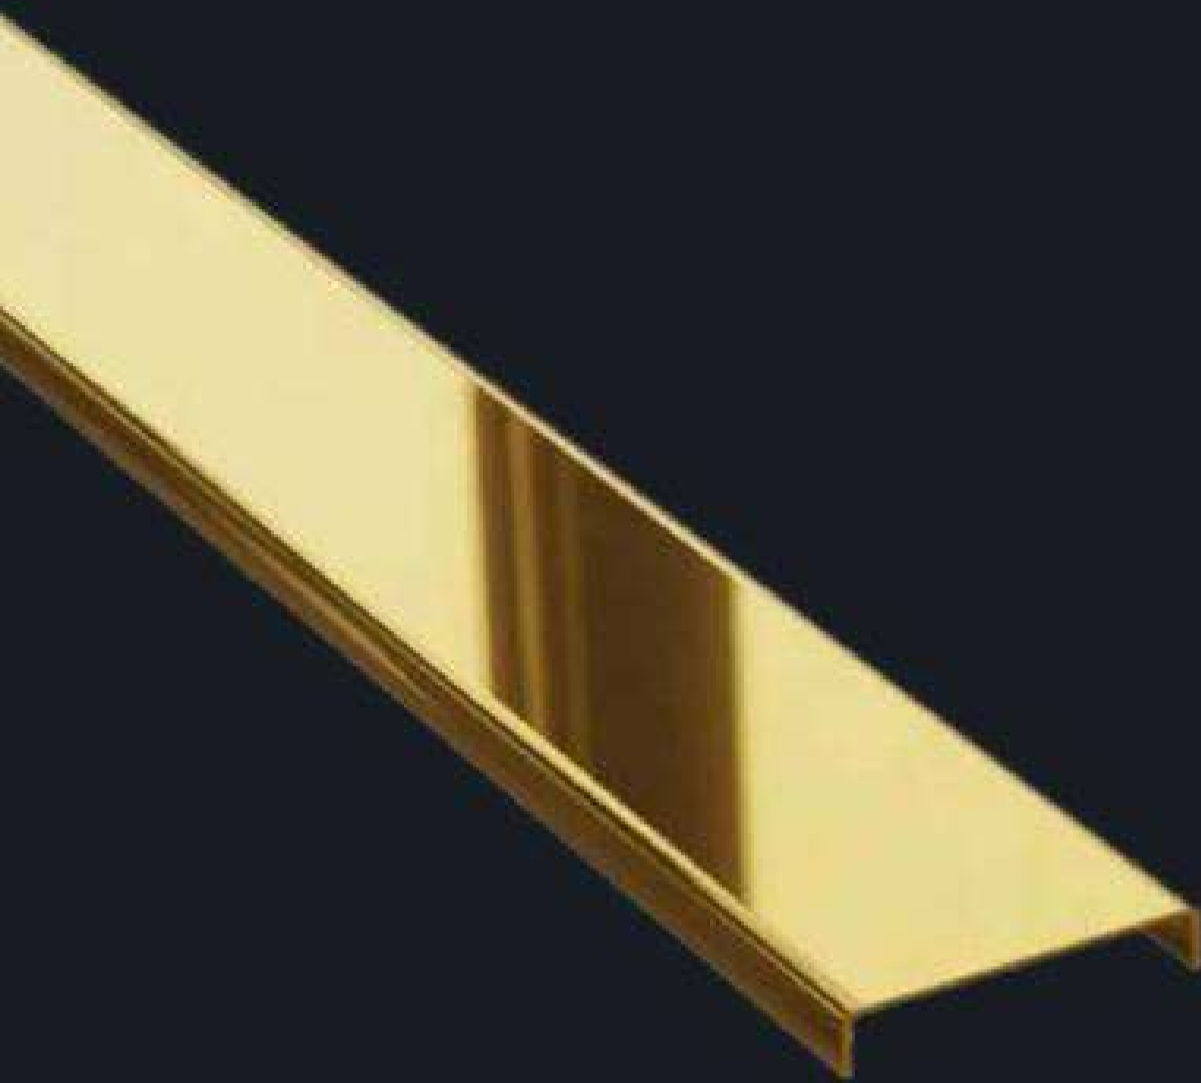

INTERIOR

Model:
U Profiles

Available Colours _____

Gold

Rose Gold

PVD Coating 304 Grade
Finish: Glossy and Matte

Available Sizes:

25mm,

Length: 8 Feet

Model:
Flat Patti

Available Colours _____

Gold

Rose Gold

PVD Coating 304 Grade
Finish: Glossy and Matte

Available Sizes:
, 25mm,

Length: 8 Feet

UV Sheet
9192

FDM-8001

FDM-8004

FDM 8005

The image shows a sheet of marbled paper with a complex, organic pattern of dark, irregular veins on a light grey background. A white, rounded rectangular label is positioned in the upper-left quadrant of the sheet. The label contains the text 'UV SHEET' and 'M-005' in a bold, black, sans-serif font.