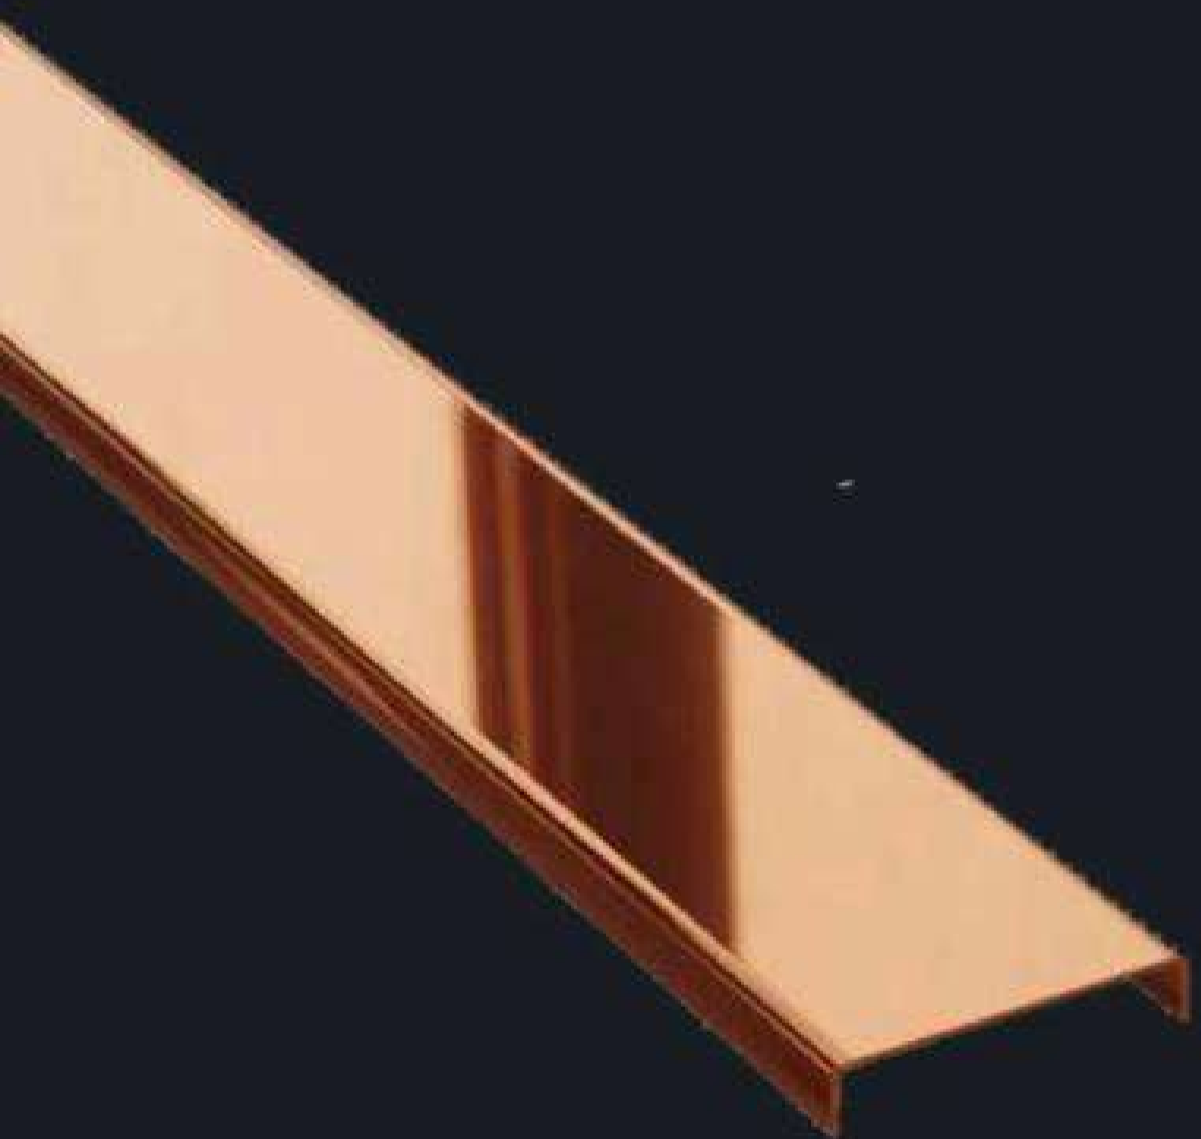

INTERIOR

Model:
U Profiles

Available Colours _____

Gold

Rose Gold

PVD Coating 304 Grade
Finish: Glossy and Matte

Available Sizes:

25mm,

Length: 8 Feet

Model:
Flat Patti

Available Colours _____

Gold

Rose Gold

PVD Coating 304 Grade
Finish: Glossy and Matte

Available Sizes:
, 25mm,

Length: 8 Feet

UV Sheet
9192

FDM-8001

FDM-8004

FDM 8005

The image shows a sheet of marbled paper with a complex, organic pattern of dark, irregular veins on a light grey background. A white, rounded rectangular label is positioned in the upper-left quadrant of the sheet. The label contains the text 'UV SHEET' and 'M-005' in a bold, black, sans-serif font.