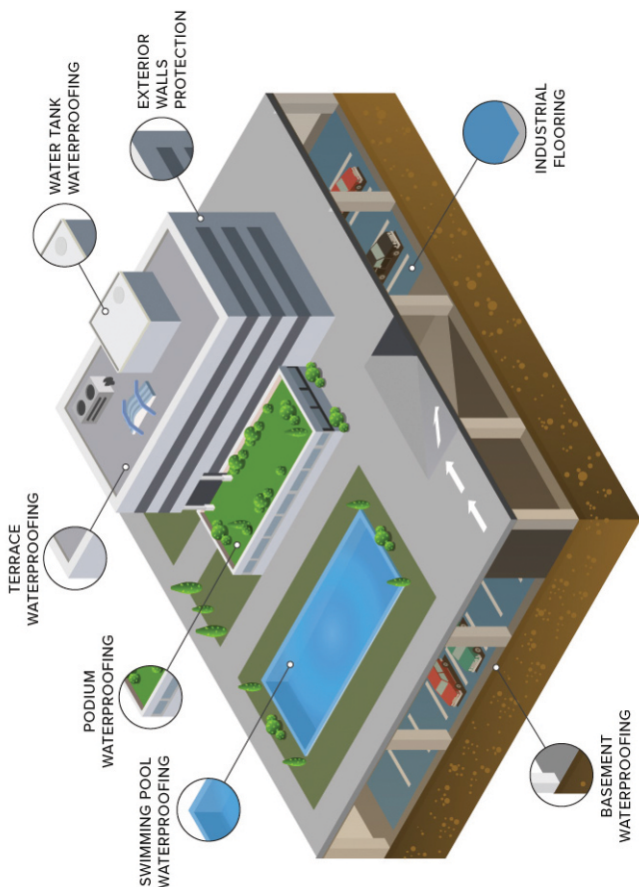

We do supply and applications of all systems

- **Crystallization Waterproofing**
- **Flexible Acrylic Waterproofing**
- **Polyurethane Waterproofing**
- **Acrylic Elastomeric Waterproofing**
- **Epoxy Waterproofing**
- **Polymer Modified Waterproofing**
- **EPDM Membrane Waterproofing**
- **PVC Waterproofing Lining**
- **APP Membrane Waterproofing**
- **Water Repellent Waterproofing**
- **Injection Grouting (Cement / Epoxy / PU Resin)**
- **Weather and Waterproofing**
- **Joint Sealant Filling**
- **Light Weight Terrace Screed**
- **Tiles Grout & Adhesive**
- **Light Weight Filling Materials**
- **Pest Control Service (Old and New Buildings)**

OUR APPLICATIONS AREA

Overhead Tanks | Underground Tanks | Terrace
Roof Slab | Terrace Garden | Sunken Portions | Basements
Dams | Tunnels | Pond Lining | Water Bodies
Swimming Pools Lining etc...

WATER PROOFING SYSTEMS