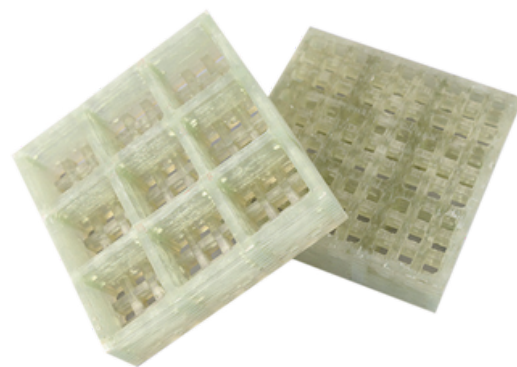

01. Molded FRP Grating

Molded FRP grating is a new type composite material, which is produced from glass fiber as framework and reinforced resins, including unsaturated polyester, epoxy resin and phenolic resin.

Available Surface Type

Smooth Surface

Gritted Surface

Meniscus Surface

Products-FRP Gratings

Professional Composite Manufacturer & Solution Designer

Available Top Cover Type

Gritted Top Cover

Checker Plate Top Cover

Polished Top Cover

Available Mesh Type

Square Meshes

Rectangular Meshes

Mini Meshes

Micro Meshes

Features