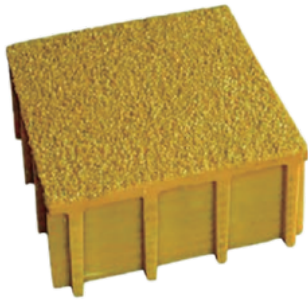

01. Molded FRP Grating

Molded FRP grating is a new type composite material, which is produced from glass fiber as framework and reinforced resins, including unsaturated polyester, epoxy resin and phenolic resin.

Available Surface Type

Smooth Surface

Gritted Surface

Meniscus Surface

Products-FRP Gratings

Professional Composite Manufacturer & Solution Designer

Available Top Cover Type

Gritted Top Cover

Checker Plate Top Cover

Polished Top Cover

Available Mesh Type

Square Meshes

Rectangular Meshes

Mini Meshes

Micro Meshes

Features