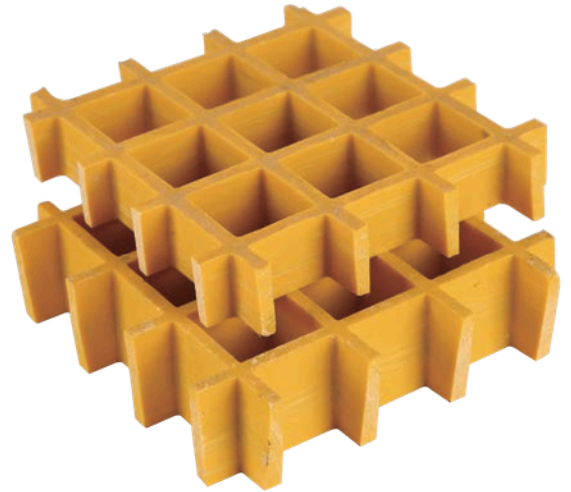

01. Molded FRP Grating

Molded FRP grating is a new type composite material, which is produced from glass fiber as framework and reinforced resins, including unsaturated polyester, epoxy resin and phenolic resin.

Nowadays, the FRP grating gradually replace the steel gratings in commercial and industrial plants as its own advantages.

Strong, lightweight, extremely excellent corrosion and rust resistance are best representative of FRP grating.