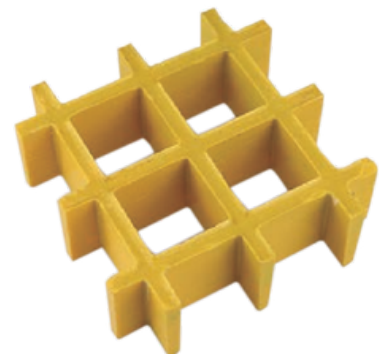

01. Molded FRP Grating

Molded FRP grating is a new type composite material, which is produced from glass fiber as framework and reinforced resins, including unsaturated polyester, epoxy resin and phenolic resin.

Available Resin Type

- **FR.** Isophehalic polyester resin system supplies the most economical and widely used type.
- **VFR.** Vinyl ester resin system provides high hardness, highest corrosion resistance.
- **EP.** Epoxy resin supplies best insulating property for electric power plant.

Available Surface Type

Smooth Surface

Gritted Surface

Meniscus Surface

Products-FRP Gratings

Professional Composite Manufacturer & Solution Designer

Available Top Cover Type

Gritted Top Cover