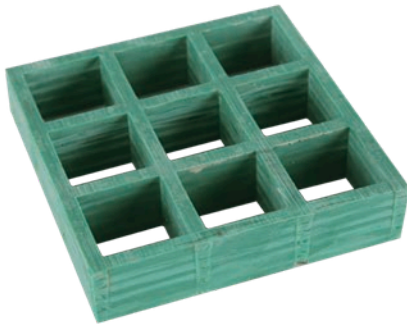

01. Molded FRP Grating

Molded FRP grating is a new type composite material, which is produced from glass fiber as framework and reinforced resins, including unsaturated polyester, epoxy resin and phenolic resin.

Available Surface Type

Smooth Surface

Gritted Surface

Meniscus Surface

Products-FRP Gratings

Professional Composite Manufacturer & Solution Designer

Available Top Cover Type

Gritted Top Cover

Checker Plate Top Cover

Polished Top Cover

Available Mesh Type

Square Meshes

Rectangular Meshes

Mini Meshes

Micro Meshes

Features