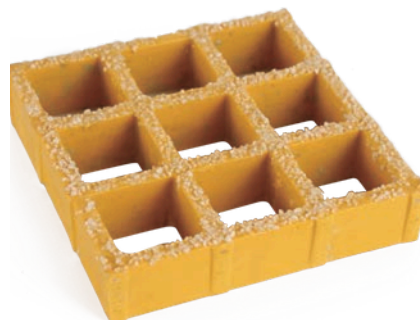

Gritted Surface