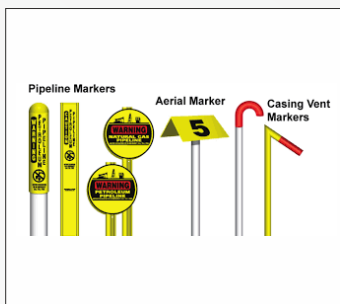

PIPE WRINCH

MEASURING TAPE

PHAWDA WITH HANDLE

ALLEN KEY SPANNER SET

NOZE PLIER

CHIESEL

BROWN TAPE

MASKING TAPE

PRE - POST HYDRO TESTING MATERIALS

WATER FILLING PUMP

PRESSURE PUMP

HAND PRESSURE PUMP

NRV

WNRF - BLRF FLANGES

FLOW METER

BALL VALVES

METALLIC GASKETS

STUD WITH TWO NUTS

SPIRAL WOUND GASKETS

RING JOINT GASKET

HIGH PRESSURE HOSE PIPES

OTHER PRODUCTS

AIR COMPRESSOR - 50 LTR

CASHING END SEAL

CASING INSULATORS

HYD. HAND PUMP

METAL CUTTING MACHINE

PIPE PUSHING ROLLER 3-1

PIPE PUSHING ROLLER

PIPELINE PIGS

PU WHEEL

PULL THROUGH