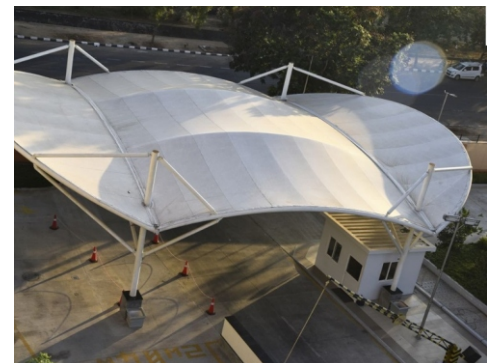

Quality materials

We use fine quality materials that are bought from our trusted vendors. After making these products we send it for testing. Our experts check the quality of products on various parameters in order to ensure its high performance. We are a well-known manufacturing firm of tensile Entrance Structure