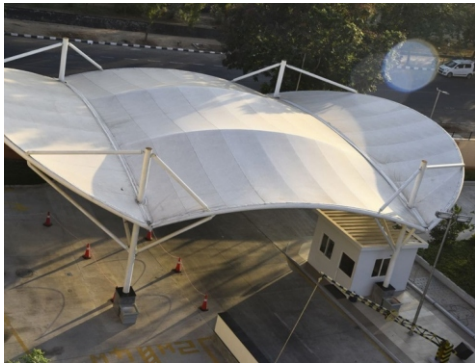

Tensile Roofing Structure

We provide sturdy looking Tensile Roofing Structure. This type of structure is used at airport, petrol pump, etc. It is used to give a huge appearance to building structure. We provide stunning bespoke structures tailored perfectly for your needs. You may contact us for any query related to tensile roofing.

The experts at our manufacturing firm go through great details while planning the design of these products and supervise the employees to bring out a perfect end result. With their years of experience in this area our company has been able to build a good reputation among the purchasers. We are the best Tensile Roofing Manufacturers in Delhi.