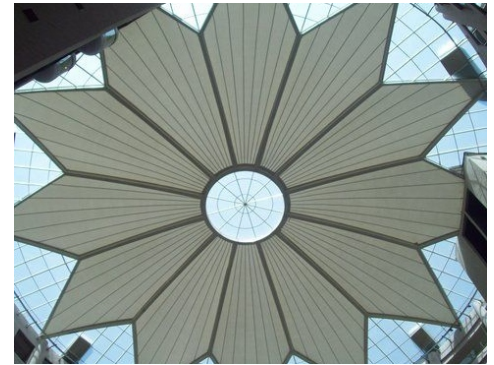

Tensile Dome Structure

Global Tensile which is a Tensile Dome Structure Manufacturers in Delhi offers a wide range of Dome Tensile Structures to our clients. These are made of strong design and perfect dimensions. The product is user friendly and does not require much to be maintained. Our product designs are client-centric which makes us one of the most preferred manufacturers for this product.

Quality is important

For our experts, quality of our products is most important. You can get the top class products from us. We use raw materials that are purchased from trusted vendors. If you are looking for the best Tensile Dome structure suppliers then reach us today and place your order soon.