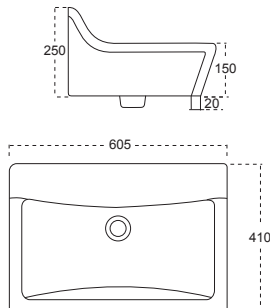

ANG-53119

ANS-WHT-0508

CERAMICS