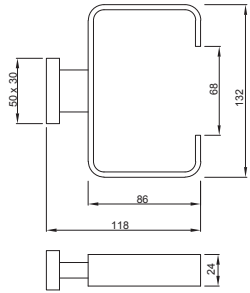

QUA-61711

QUA-61761

QUA-61755

QUA-61753

Artize Designer