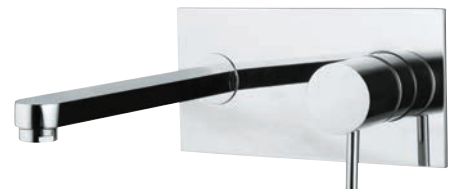

TRA-57011B
Single Lever Basin Mixer with Swivel Spout
without Popup Waste System and 450mm Long
Braided Hoses

TRA-57009B
Single Lever Tall Boy with 185mm Extension
Body Swivel Spout without Popup Waste System
and with 600mm Long Braided Hoses