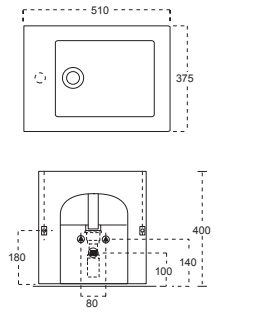

LES-WHT-0803