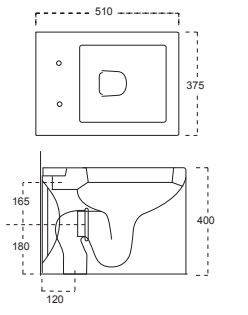

CERAMICS

LES-WHT-0109