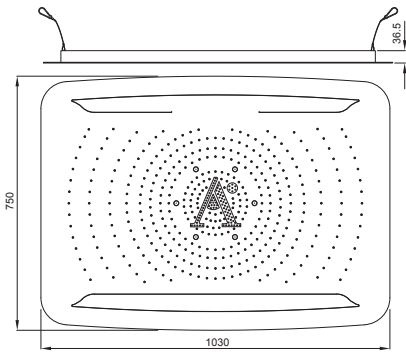

OSA-STL-70015SH