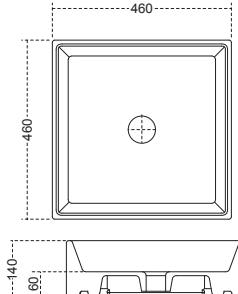

ADS-WSF-0503