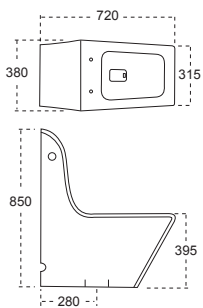

ANS-WHT-0201