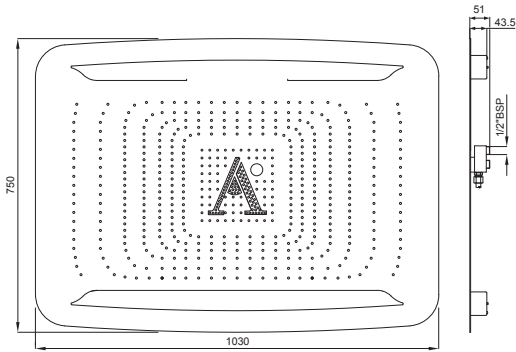

OSA-70011SH