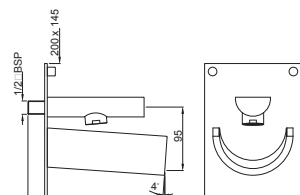

CNF-69859

FAUCETS

FAUCETS