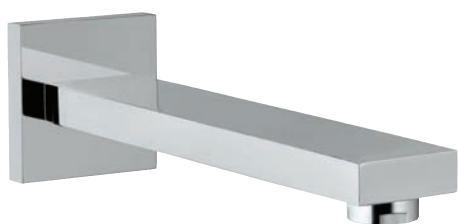

SPT-45429
Le blanc Bath Tub Spout with Wall Flange

SPT-45463
Le blanc Bath Tub Spout with Button
attachment for Hand Shower with Wall Flange.

SPT-57429
Travina Bath Tub Spout with Wall Flange

SPT-57463
Travina Bath Tub Spout with Button Attachment
for Hand Shower with Wall Flange