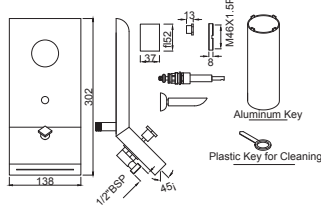

LEX-67283K