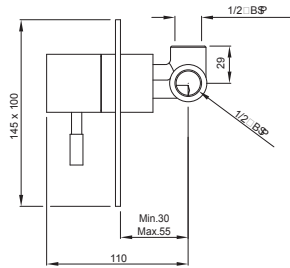

FLE-63427

FAUCETS

Angelo

ANG-53139

ANG-53277

FAUCETS

CERAMICS