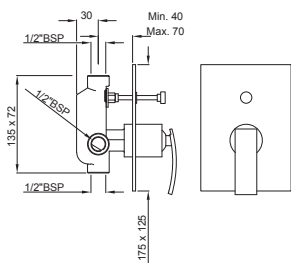

XQU-43037

FAUCETS

CERAMICS

FAUCETS

SIG-41065