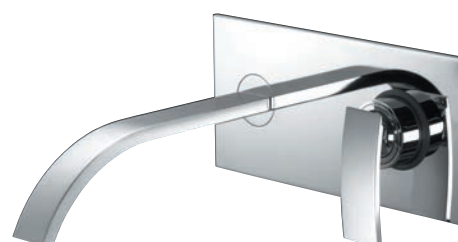

SIG-41011B
Single Lever Basin Mixer without Popup Waste System with 450mm Long Braided Hoses

Also available **SIG-41051B** with Popup Waste System

SIG-41009B
Single Lever Tall Boy with 140mm Extension Body, Fixed Spout without Popup Waste System with 600mm Long Braided Hoses