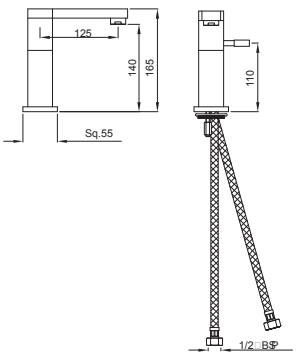

ANG-53011B