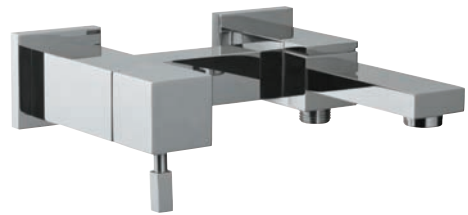

ANG-53065
Single Lever Concealed Divertor for Bath &
Shower Mixer with Button Assembly on
Upper Side