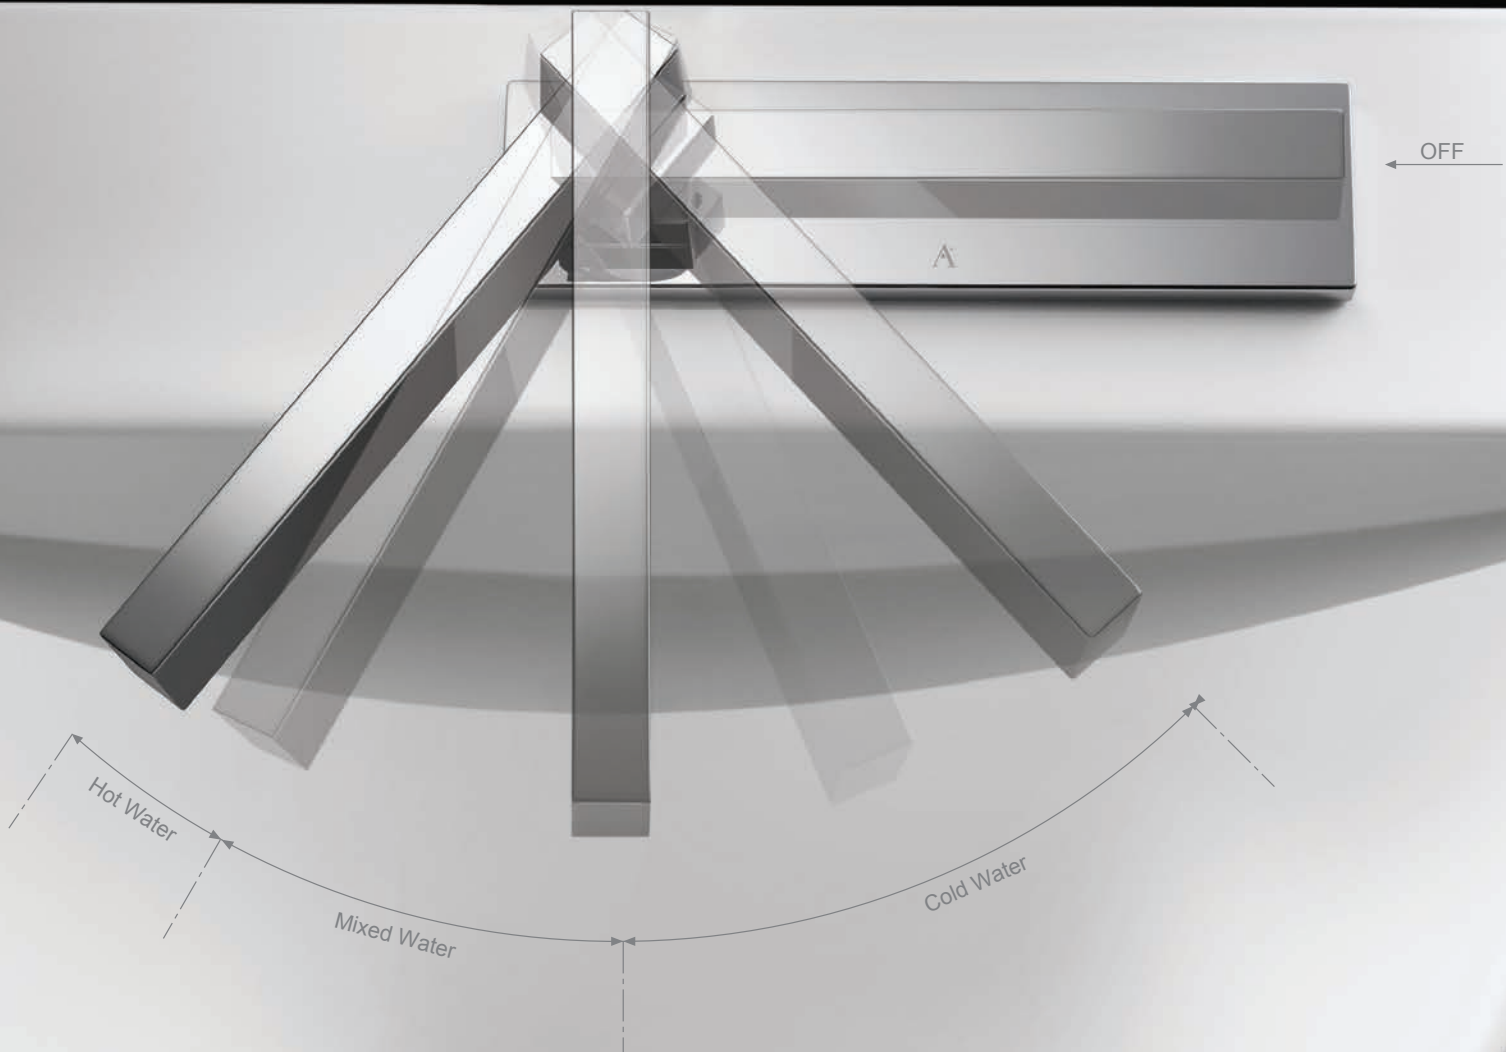

Simplicity that conceals brilliance

Linea's striking design feature is the graceful swinging motion of its spout, which also acts as its on/ off mechanism. Linea's multi-purpose spout pivots to form an arc that controls the temperature of water along its curve, allowing for a jet of cold, mixed or hot water at varying positions.

Linea's intelligent design prevents hot water from coming into contact with the chrome body - an anti-scalding feature that allows it to remain cool to touch.