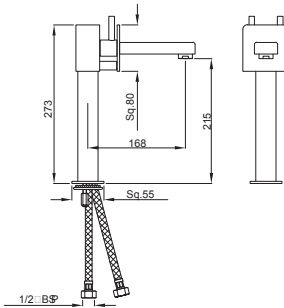

EPD-65165B