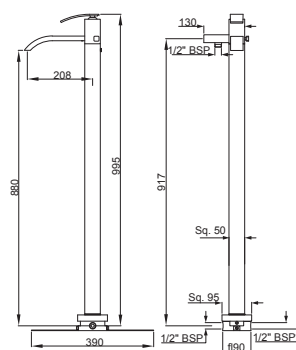

FAUCETS

CERAMICS

Kavalier

Xquisite

FAUCETS

XQU-43121