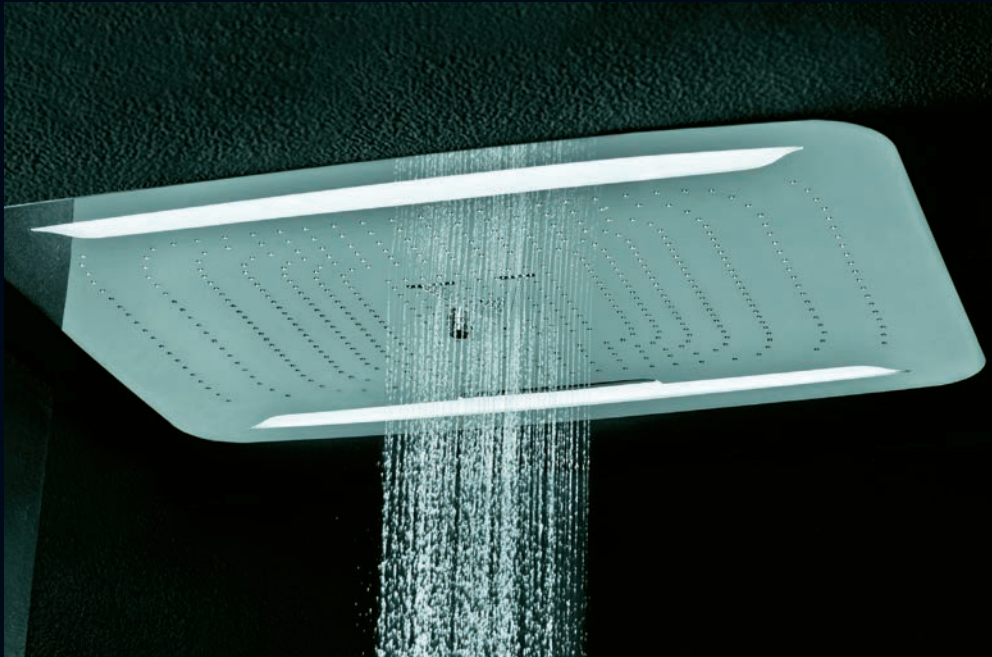

Introducing rainjoy. The shower-spa from Artize.

rainjoy from Artize is the finest in extra large, concealed, overhead showers. Featuring clean, aesthetic lines, and an enviable size, rainjoy is a shower that envelops you with an array of soothing sensations inspired by nature's brilliant, rejuvenating ways with water.

Offering a choice of showering modes like Rain, Intense, Waterfall and even Mist, the rainjoy showering experience is a complete body bath that envelops the senses like a session at the spa!

Step into the shower.
Discover a spa.

Rain

Welcome the emptying of the clouds with arms wide open.

The Rain mode lets you enjoy an extra-large overhead shower zone for a complete body bath. With pearls of water streaming from every jet on the large shower head, the Rain mode's generous coverage is as rejuvenating as the monsoon's first downpour.

Intense

Feel the drums of the rain gods play a thrilling tune on your skin.

Concentrating a powerful flow of heavy drops into a small area from the central jets, the Intense mode is spread perfectly to fall on your head and shoulders, and relax and recharge you in minutes.