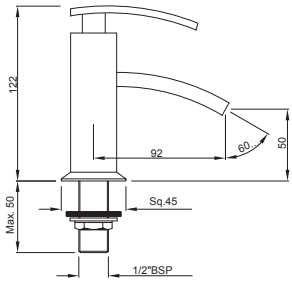

XQU-43001

XQU-43037

FAUCETS

CERAMICS

FAUCETS