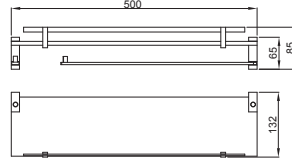

DUO-62771

DUO-62761

FAUCETS

Accessories
ONYX (elegantly rounded)

ONY-59775

ONY-59711

ONY-59781

ONY-59791

FAUCETS

QUA-61723

Accessories
quadra (stylishly square)