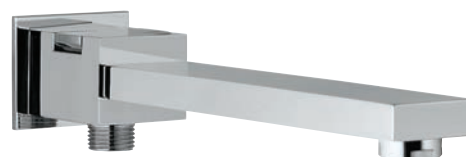

SPT-53463
Angelo Bath Tub Spout with Button Attachment
for Hand Shower with Wall Flange