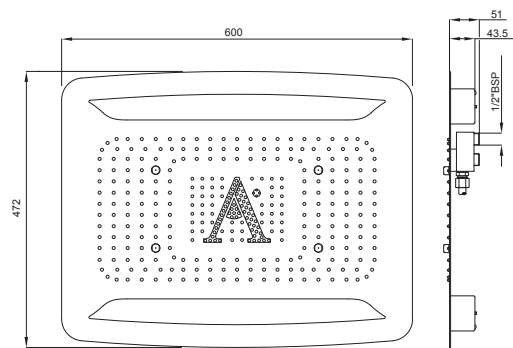

OSA-70005SH