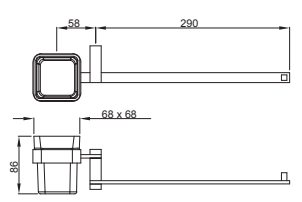

SPT-47429

SPT-47463

SPT-45429

SPT-63429

DUO-62741

Accessories
duos