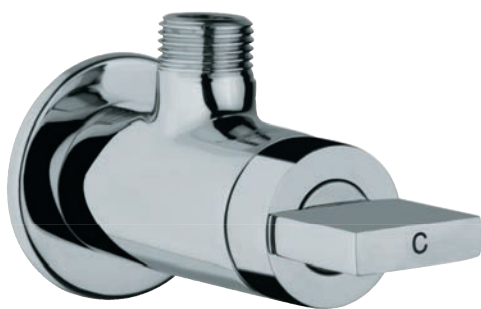

CEL-47037
Bib Cock with Wall Flange

CEL-47041
2 Way Bib Cock with Wall Flange