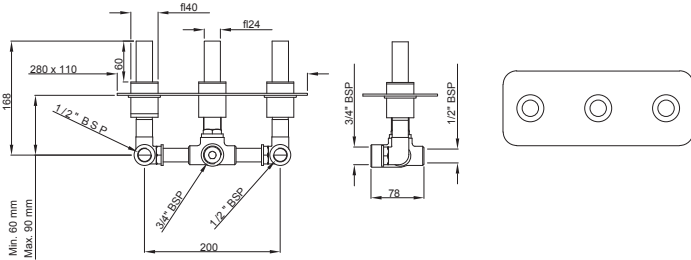

FLE-63433

FLE-63427

FAUCETS