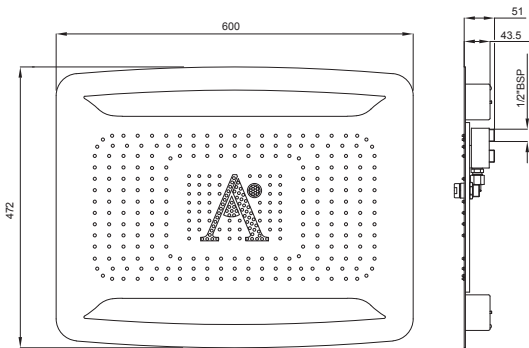

OSA-70007SH