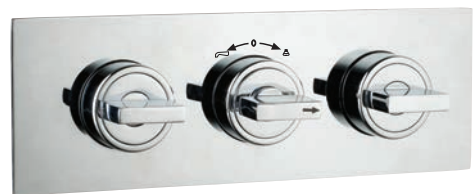

CEL-47167B
Centre Hole Basin Mixer without Pop-up Waste System with 450mm Long Braided Hoses

CEL-47189
3-Hole Basin Mixer without Pop-up Waste System
Also available **CEL-47191**
3-Hole Basin Mixer with Pop-up Waste System