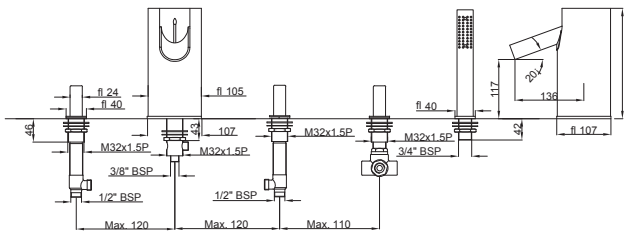

FLE-63427

FAUCETS

FLE-63287

Angelo

ANG-53277

FAUCETS

CERAMICS