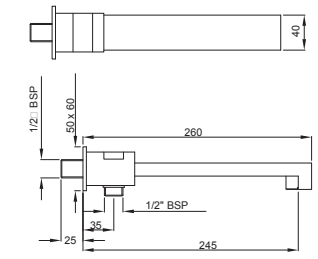

SPT-47429

SPT-47463

SPT-45429

SPT-45463

SPT-63429

Accessories
duos