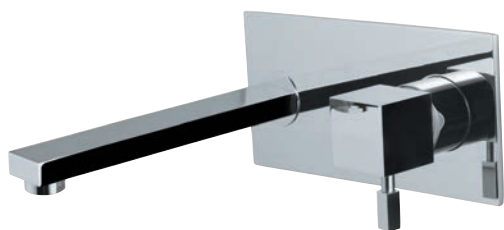

Angelo range
is also available in
Blak Chrome finish.

ANG-53011B
Single Lever Basin Mixer with Swivel Spout
without Popup Waste System and 450mm Long
Braided Hoses

ANG-53009B
Single Lever Tall Boy with 185mm Extension
Body Swivel Spout without Popup Waste System
and with 600mm Long Braided Hoses