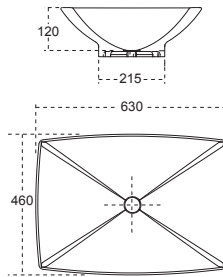

XQS-WHT-0529