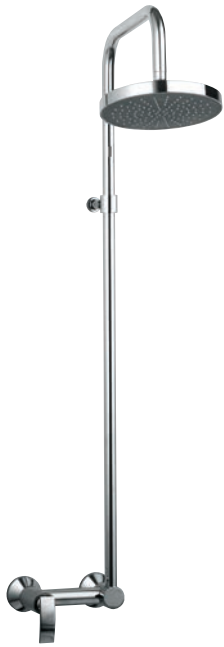

SIG-41139
Single Lever Concealed Shower Mixer for
Connection to Overhead Shower

SIG-41159
Single Lever Exposed Shower Mixer with Shower
Pipe but without Overhead Shower