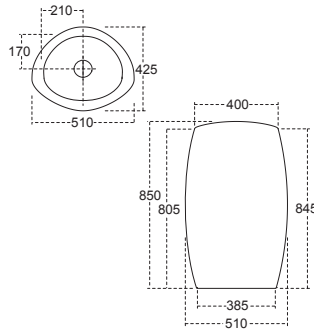

ADS-WHT-0564

ADS-BLW-0565

ADS-WHT-0566

ADS-WHT-0567

ADS-BLW-0601

Artize 340 - 1700mm Dia

Artize 410 Square - 1800 x 800

Artize 420 Soft - 1800 x 800