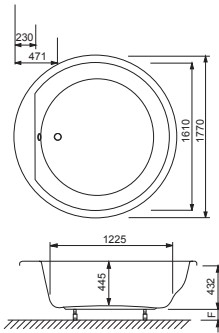

ADS-WHT-0564

ADS-BLW-0565

ADS-WHT-0566

ADS-WHT-0567

ADS-BLW-0601

Artize 340 - 1700mm Dia

Artize 410 Square - 1800 x 800

Artize 420 Soft - 1800 x 800