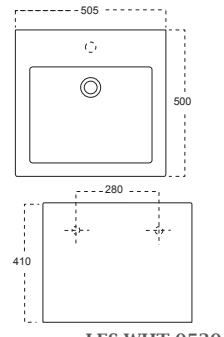

LES-WHT-0530