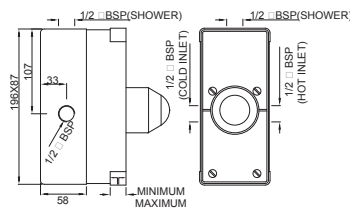

CNF-69065C