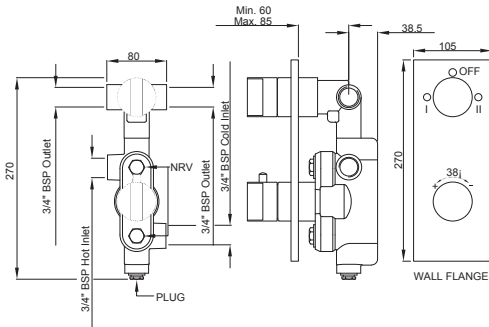

BODY SHOWERS

Thermatik

THERMOSTAT MIXERS