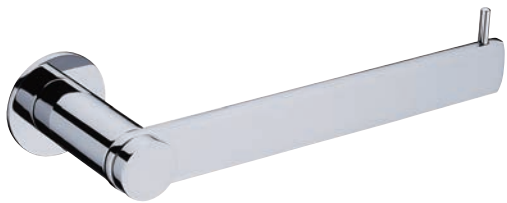

DUO-62781
Towel Rack with Twin Swivel Towel Holders

DUO-62771
Glass Shelf with Twin Swivel Towel Holders

DUO-62761
Double Swivel Coat Hook

ONY-59731
Soap Dish Holder

ONY-59741
Tumbler Holder

ONY-59723
Towel Holder

ONY-59775
Stainless Steel Shelf

ONY-59711
Single Towel Rail 600mm Long

ONY-59713
Double Towel Rail 600mm Long

ONY-59781
Towel Rack 600mm Long with Lower Hanger

ONY-59791
Robe Hook

ONY-59757
Toilet Roll Holder with Cover