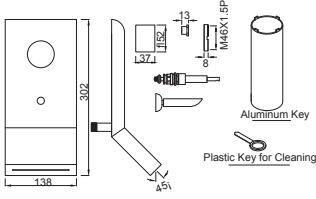

LEX-67075K