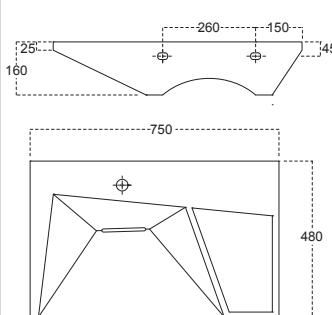

ADS-WHT-0518