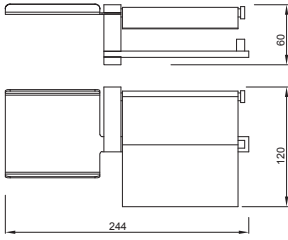

DUO-62753

DUO-62771

DUO-62761

FAUCETS

Accessories
ONYX (elegantly rounded)

ONY-59775

ONY-59711

ONY-59781

ONY-59791

FAUCETS

QUA-61723

Accessories
quadra (stylishly square)