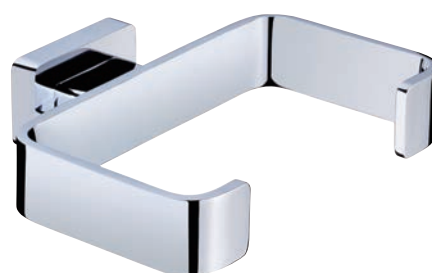

QUA-61781
Towel Rack 600mm Long with Lower Hanger

QUA-61755
Spare Toilet Roll Holder