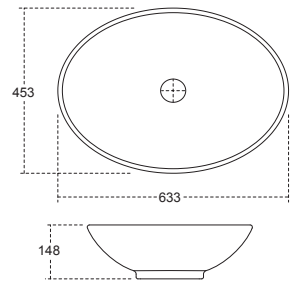

ADS-MBT-0504

Artize Designer