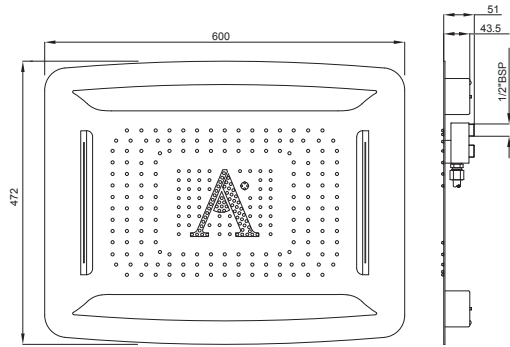

OSA-70009SH