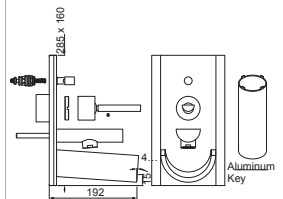

CNF-69065K

Confluence