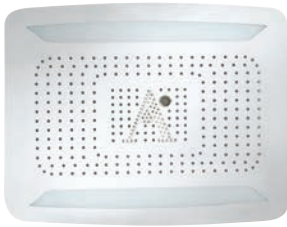

3-functions

Rain

Intense

2X Water Fall

OSA-70005BR

False ceiling installation kit for rainjoy 600X472mm consisting of 1 Bracket, 4 Anchors, 4 Stud bolts, 12 Hex nuts (Compatible with OSA-70005SH, OSA-70007SH & OSA-70009SH)

OSA-70007SH

rainjoy 600 X 472mm AISI 304 stainless steel in chrome finish with RGB LED lights, remote control and without installation kit for false ceiling

Chromotherapy (RGB): LED x 0.23W with 12V Power Supply (SMPS) Including Controller, connecting to AC 100-240V, 50-60Hz
3-functions