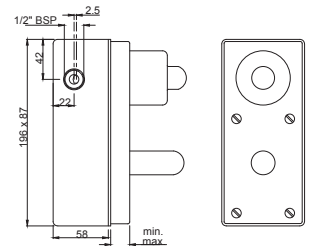

LEX-67075C