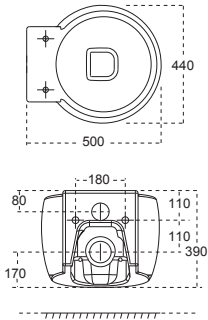

CERAMICS

CLS-WHT-0103