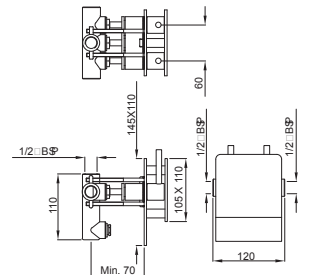

FAUCETS

LEX-67075K

FAUCETS

EPD-65129

Esplenda

FAUCETS

Fleur