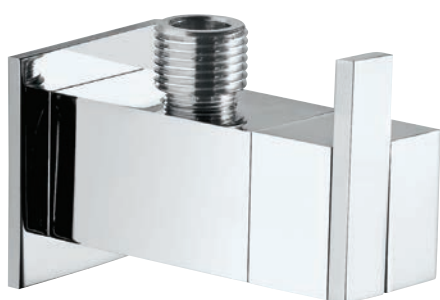

LEB-45021
Pillar Cock With 170mm Extension Body & Base Flange

LEB-45037
Bib Cock With Wall Flange

LEB-45041
2 Way Bib Cock With Wall Flange

LEB-45053
Angular Stop Cock with Wall Flange

LEB-45083
Concealed Stop Cock with Adjustable Wall
Flange, Size 15mm