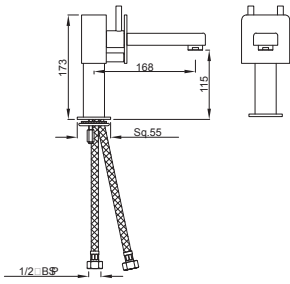

FAUCETS

EPD-65167B