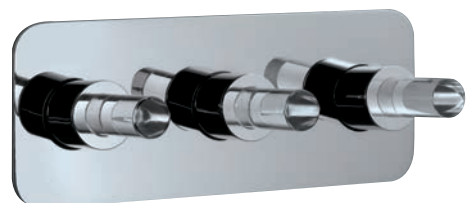

FLE-63427
4-Way Concealed Divertor Set With Hot &
Cold Concealed Stop Cocks (Composite One
Piece Body)