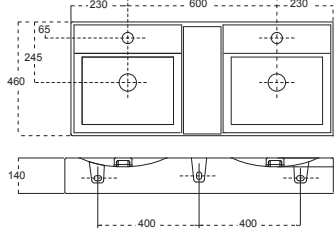

LES-WHT-0528