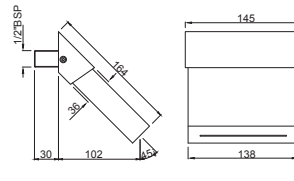

FAUCETS

LEX-67075K

FAUCETS

Esplenda

FAUCETS

Fleur