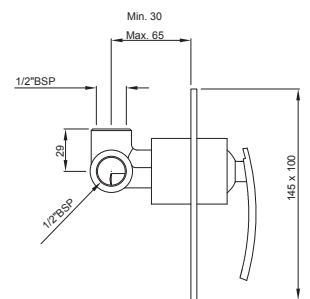

SIG-41079

SIG-41139