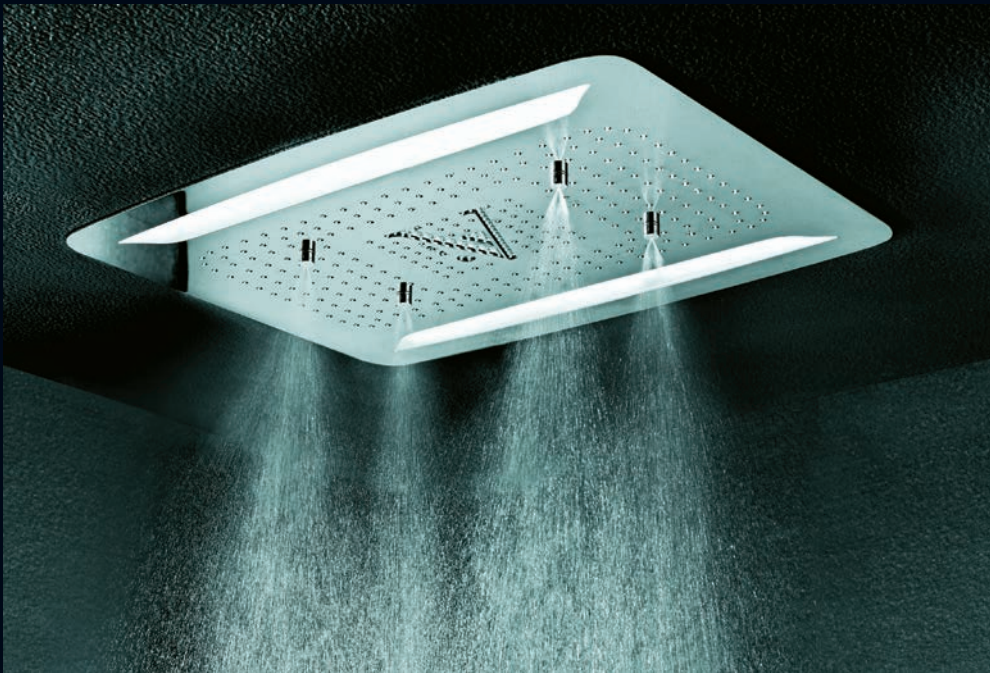

Rain

Welcome the emptying of the clouds with arms wide open.

The Rain mode lets you enjoy an extra-large overhead shower zone for a complete body bath. With pearls of water streaming from every jet on the large shower head, the Rain mode's generous coverage is as rejuvenating as the monsoon's first downpour.

Intense

Feel the drums of the rain gods play a thrilling tune on your skin.

Concentrating a powerful flow of heavy drops into a small area from the central jets, the Intense mode is spread perfectly to fall on your head and shoulders, and relax and recharge you in minutes.

Mist

Lose yourself in the kiss of a million droplets a minute.

Four nozzles recreate the joy of being in a cloud as the Mist mode's floating blanket of feather-touch droplets gently covers you with freshness.

Column

The joy of a focused massage.

The Column mode's perfectly vertical pillar of water uses gravity to deliver invigorating pressure on any part of the body you choose.

OSA-STL-70015SH

rainjoy 1000X750mm AISI 304 stainless steel in polished finish with RGB LED lights remote control & without installation kit for false ceiling