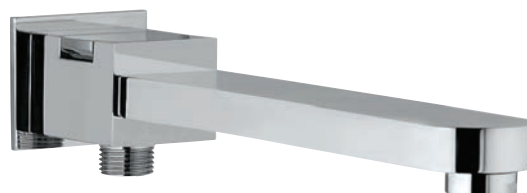

SPT-45463
Le blanc Bath Tub Spout with Button
attachment for Hand Shower with Wall Flange.

SPT-57463
Travina Bath Tub Spout with Button Attachment
for Hand Shower with Wall Flange