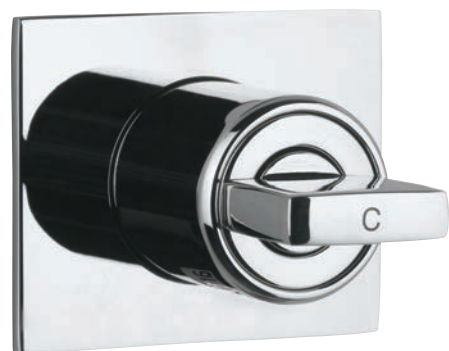

CEL-47037
Bib Cock with Wall Flange

CEL-47041
2 Way Bib Cock with Wall Flange