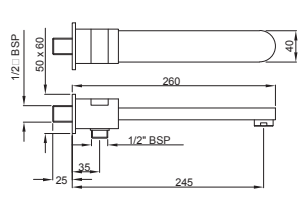

SPT-47429

SPT-47463

SPT-45429

SPT-57463

SPT-63429

Accessories
duos