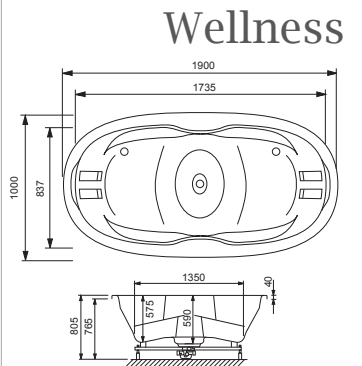

ADS-WHT-0564

ADS-BLW-0565

ADS-WHT-0566

ADS-WHT-0567

ADS-BLW-0601

Artize 340 - 1700mm Dia

Artize 410 Square - 1800 x 800

Artize 420 Soft - 1800 x 800