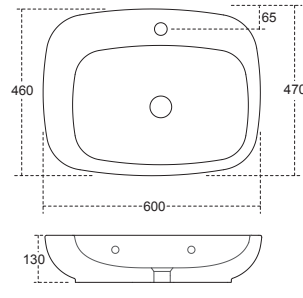

ADS-WHT-0564

ADS-BLW-0565

ADS-WHT-0566

ADS-WHT-0567

ADS-BLW-0601

Artize 340 - 1700mm Dia

Artize 410 Square - 1800 x 800

Artize 420 Soft - 1800 x 800