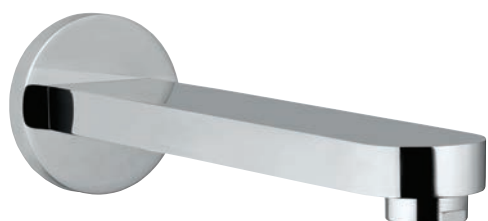

SPT-45429
Le blanc Bath Tub Spout with Wall Flange

SPT-57429
Travina Bath Tub Spout with Wall Flange