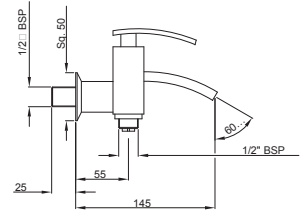

XQU-43037

XQU-43041

FAUCETS

CERAMICS

FAUCETS