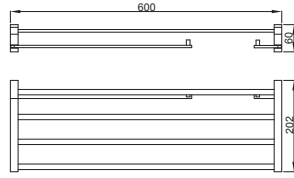

DUO-62781

DUO-62771

DUO-62761

FAUCETS

Accessories
ONYX (elegantly rounded)

ONY-59775

ONY-59711

ONY-59781

ONY-59791

FAUCETS

QUA-61723

Accessories
quadra (stylishly square)