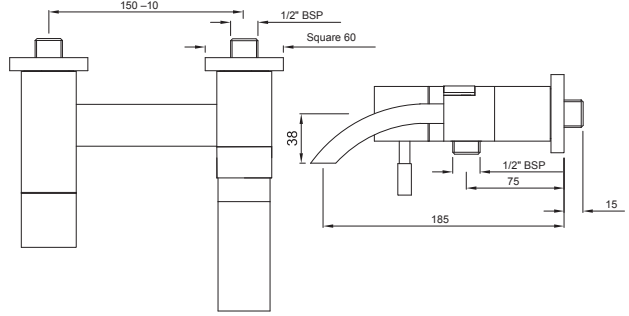

LEO-55027

LEO-55233N

LEO-55119