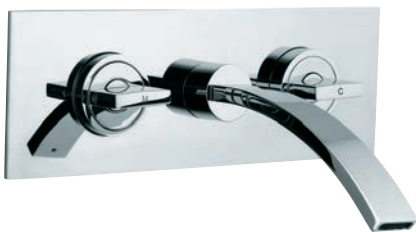

CEL-47167B
Centre Hole Basin Mixer without Pop-up Waste System with 450mm Long Braided Hoses

CEL-47189
3-Hole Basin Mixer without Pop-up Waste System
Also available **CEL-47191**
3-Hole Basin Mixer with Pop-up Waste System