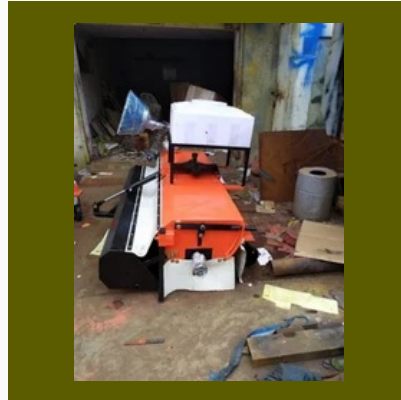

We have a highly futuristic state-of-the-art warehousing facility at Hindustan Road Equipments. The facility is equipped with all the required machinery and instrument, help us attain a number of the firm's predefined targets. For the purpose of attainment of finer and smoother management of the firm's operations, the facility has been compartmentalized. The facility spreading over a wide area of land is highly spacious in nature. To preserve the goods for a longer period of time, the facility has been designed in a manner, that it is resistant to fire, flood, rain and earthquake. Further, our highly ethical working habits and following of the industrial guidelines has helped gather a huge client base.

Tractor Mounted Road Sweeper

Tractor Mounted Sweeper

Tractor Mounted Hydraulic Road Sweeper

TRACTOR MOUNTED BROOMER

We Manufacture

Tractor Trailer Sweeper
Machine

Hydraulic Broomer Sweeping
Machine

Tractor Mounted Road
Cleaner