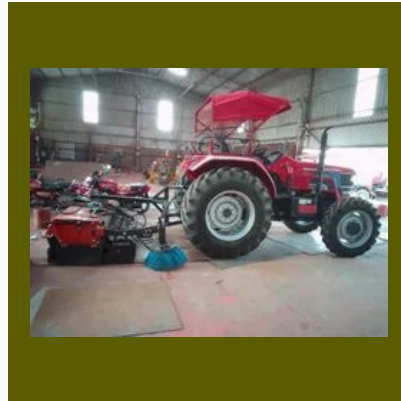

Tractor Mounted Broomer