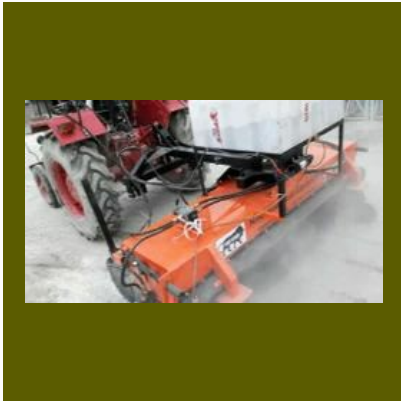

Tractor Mounted Road Cleaning Machine