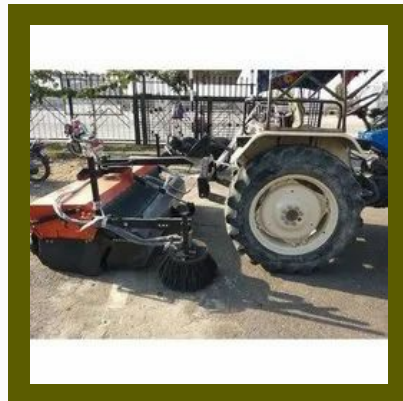

Hot Mix Plants DM 45

Dm 45 Asphalt Hot Mix Plant

Hot Mix Plant

ROAD BROOMER

Tractor Attach Road Sweeper Machine

Mechanical Tractor Linked Broomer Assembly

Road Vacuum Sweeper Machine

Hindustan Hydraulic Operated Road Sweeper