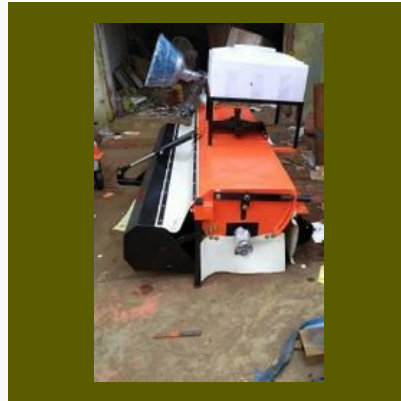

Hydraulic Broomer Sweeping Machine

OTHER PRODUCTS:

Tractor Mounted Hydraulic Broomer

WMM 100 Wet Mix Macadam Plant

Vehicle Mounted Road Sweeper

Hydraulic Road Sweeper Broom

Factsheet

Year of Establishment : 2010